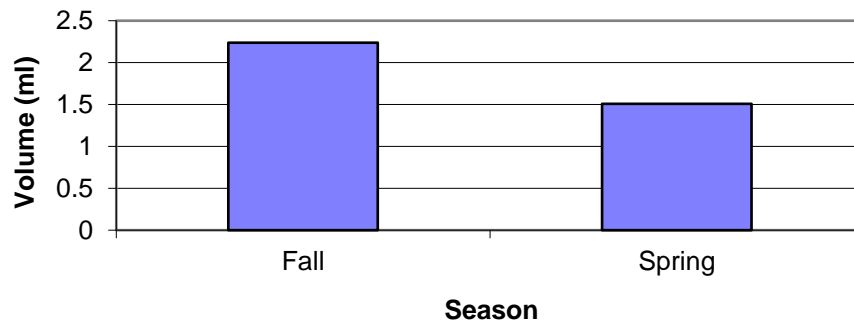

Rowley, MA Average number of Mummichogs vs. Season 1996-2007, 2015

Rowley, MA Average Volume of Mummichogs vs. Season 1996-2007, 2015

Average Mummichog Volumes in the fall by year at Batchelder's Landing, Rowley, MA