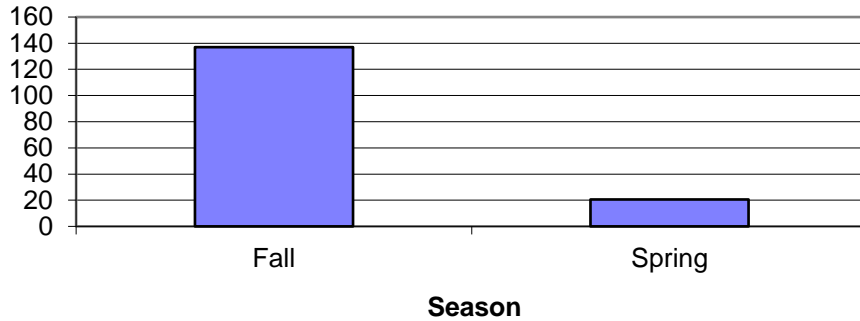

Rowley, MA Average number of Mummichogs vs. Season 1996-2007, 2015

Rowley, MA Average Volume of Mummichogs vs. Season 1996-2007, 2015

Average Mummichog Volumes in the fall by year at Batchelder's Landing, Rowley, MA