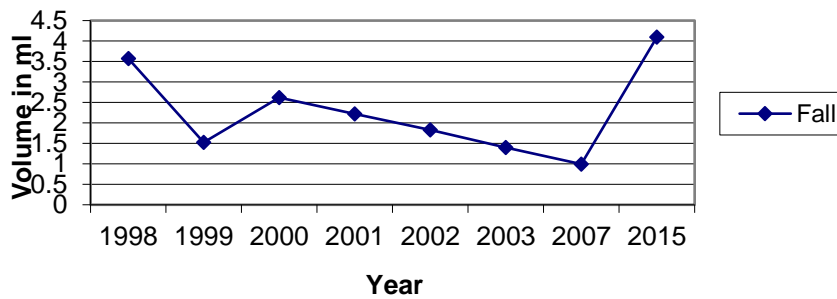

Rowley, MA Average number of Mummichogs vs. Season 1996-2007, 2015

Rowley, MA Average Volume of Mummichogs vs. Season 1996-2007, 2015

Average Mummichog Volumes in the fall by year at Batchelder's Landing, Rowley, MA

Mean Average Volume 1996- 2003

Rowley, MA Percent Frequency of Different Species 1996-2007, 2015