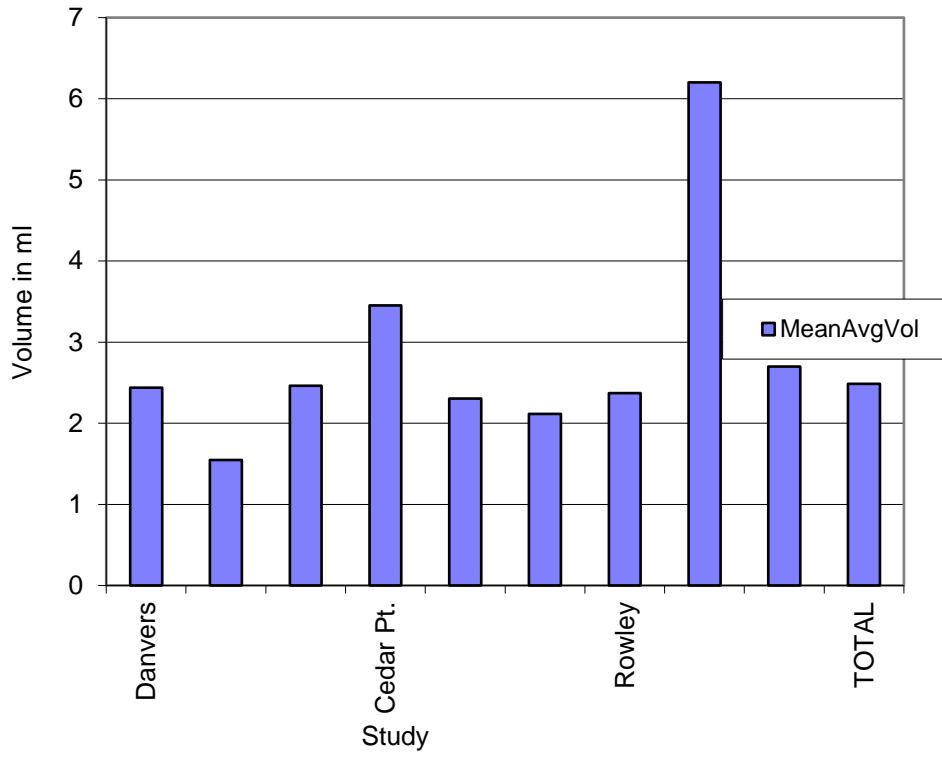

Rowley, MA Average number of Mummichogs vs. Season 1996-2007, 2015

Rowley, MA Average Volume of Mummichogs vs. Season 1996-2007, 2015

Average Mummichog Volumes in the fall by year at Batchelder's Landing, Rowley, MA

Mean Average Volume 1996- 2003

Rowley, MA Percent Frequency of Different Species 1996-2007, 2015