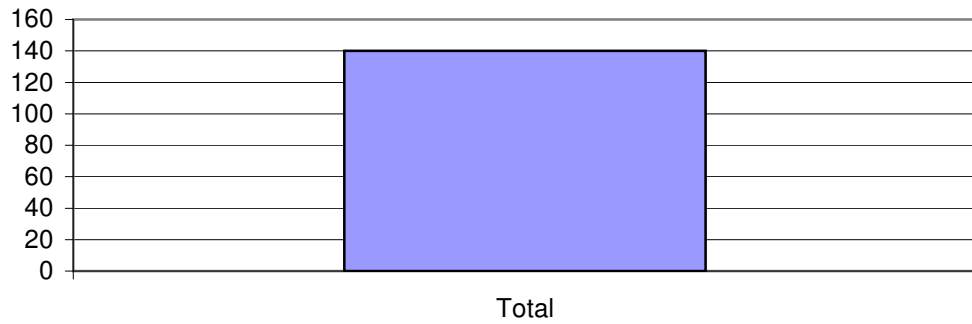

**Old County Rd. Salisbury Average # Mummichogs
2001**

**Old County Rd. Salisbury, Average Volume
Mummichogs 2001**

**Old County Rd. Salisbury, Percent Frequency
Different Species**