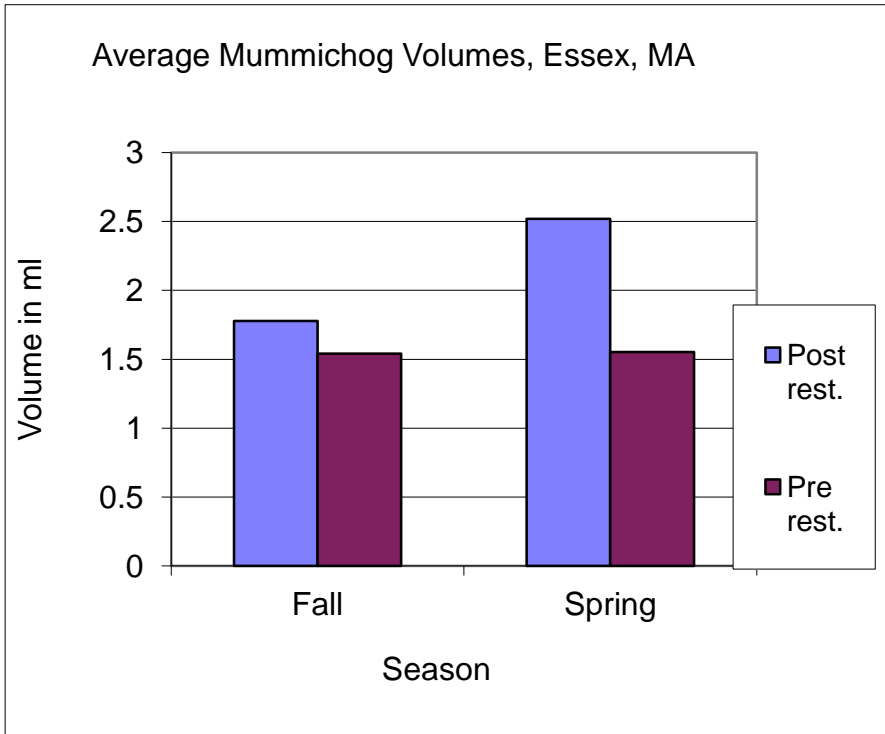

Conomo Point, Essex, Average # Mummichogs vs. Location and pre or post restoration (1998-2000=pre, 2001-2008, 2013=post)

Conomo Point, Essex, MA Average Volume Mummichogs vs. treatment vs. location

Average Fall Mummichog Volume by Year Conomo Point Essex