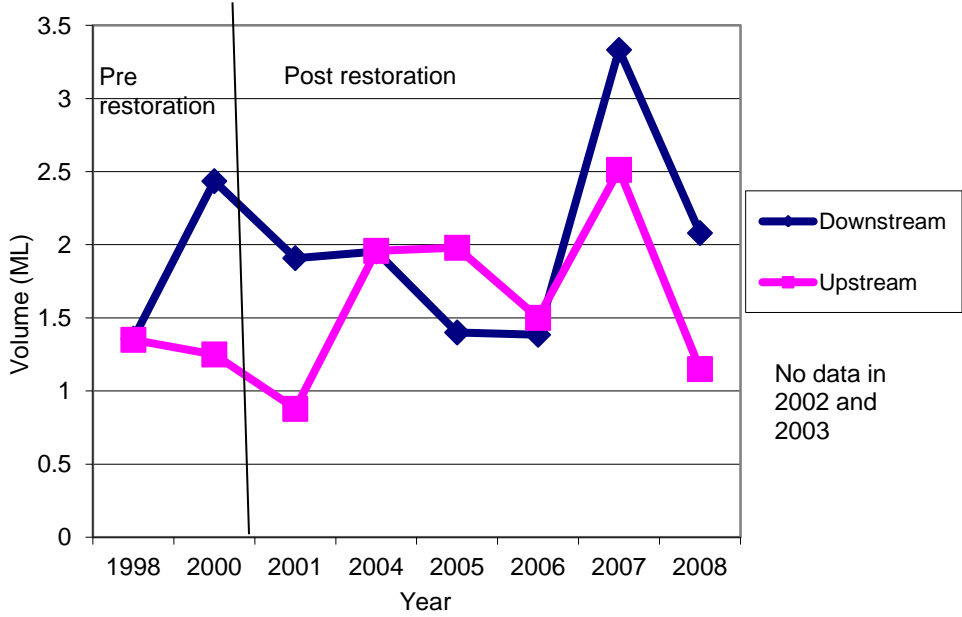

Conomo Point, Essex, Average # Mummichogs vs. Location and pre or post restoration (1998-2000=pre, 2001-2008, 2013=post)

Conomo Point, Essex, MA Average Volume Mummichogs vs. treatment vs. location

Average Fall Mummichog Volume by Year Conomo Point Essex

Conomo Point, Essex Percent Frequencies of Different Species 1998-2008, 2013

Conomo Point Essex Percent Frequency of different species pre and post restoration 1998-2008, 2013

Conomo Point, Essex Percent Frequency of Different Species Upstream pre and post restoration (1998-2008, 2013)