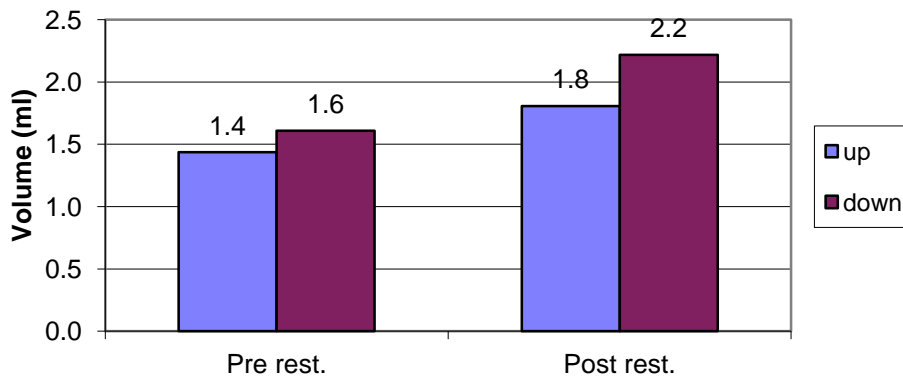

Conomo Point, Essex, Average # Mummichogs vs. Location and pre or post restoration (1998-2000=pre, 2001-2008, 2013=post)

Conomo Point, Essex, MA Average Volume Mummichogs vs. treatment vs. location

Average Fall Mummichog Volume by Year Conomo Point Essex