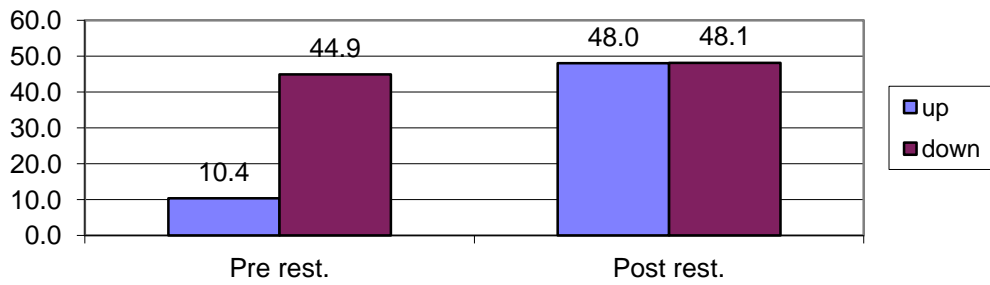

Conomo Point, Essex, Average # Mummichogs vs. Location and pre or post restoration (1998-2000=pre, 2001-2008, 2013=post)

Conomo Point, Essex, MA Average Volume Mummichogs vs. treatment vs. location

Average Fall Mummichog Volume by Year Conomo Point Essex

Conomo Point, Essex Percent Frequencies of Different Species 1998-2008, 2013

Conomo Point Essex Percent Frequency of different species pre and post restoration 1998-2008, 2013

Conomo Point, Essex Percent Frequency of Different Species Upstream pre and post restoration (1998-2008, 2013)