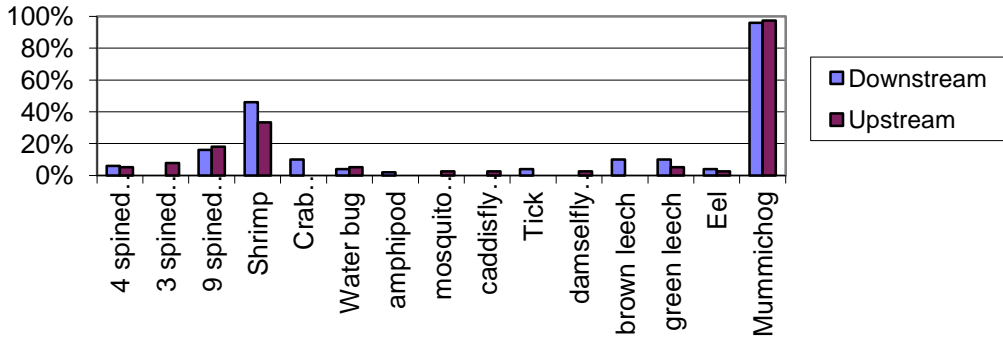

Conomo Point, Essex, Average # Mummichogs vs. Location and pre or post restoration (1998-2000=pre, 2001-2008, 2013=post)

Conomo Point, Essex, MA Average Volume Mummichogs vs. treatment vs. location

Average Fall Mummichog Volume by Year Conomo Point Essex

Conomo Point, Essex Percent Frequencies of Different Species 1998-2008, 2013

Conomo Point Essex Percent Frequency of different species pre and post restoration 1998-2008, 2013

Conomo Point, Essex Percent Frequency of Different Species Upstream pre and post restoration (1998-2008, 2013)