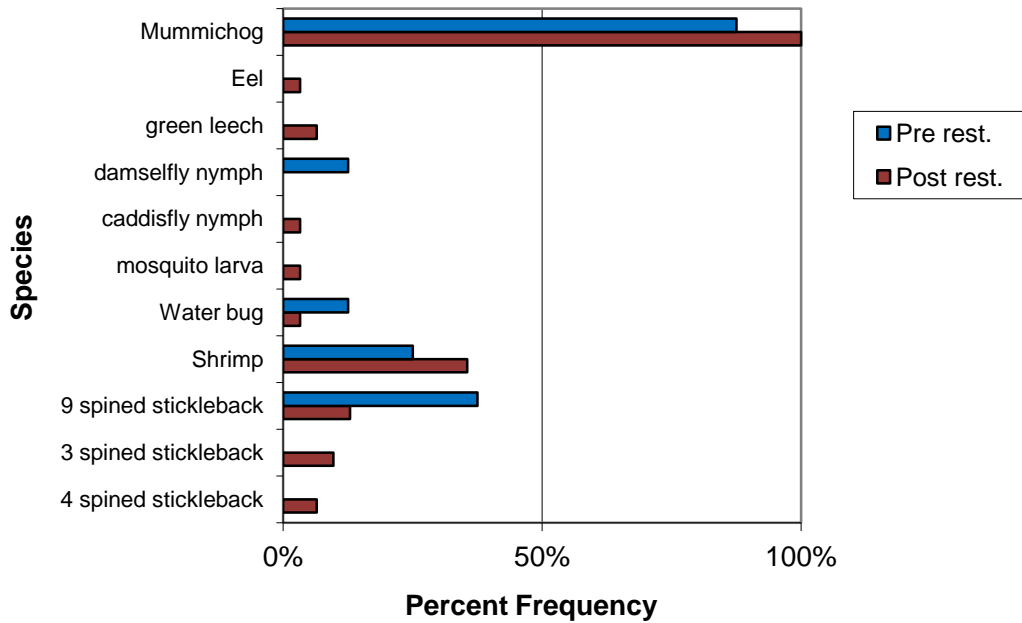

Conomo Point, Essex, Average # Mummichogs vs. Location and pre or post restoration (1998-2000=pre, 2001-2008, 2013=post)

Conomo Point, Essex, MA Average Volume Mummichogs vs. treatment vs. location

Average Fall Mummichog Volume by Year Conomo Point Essex

Conomo Point, Essex Percent Frequencies of Different Species 1998-2008, 2013

Conomo Point Essex Percent Frequency of different species pre and post restoration 1998-2008, 2013

Conomo Point, Essex Percent Frequency of Different Species Upstream pre and post restoration (1998-2008, 2013)

Percent Frequency of species upstream at Conomo Point Road, Essex Pre and post restoration.

Species upstream pre and post restoration.