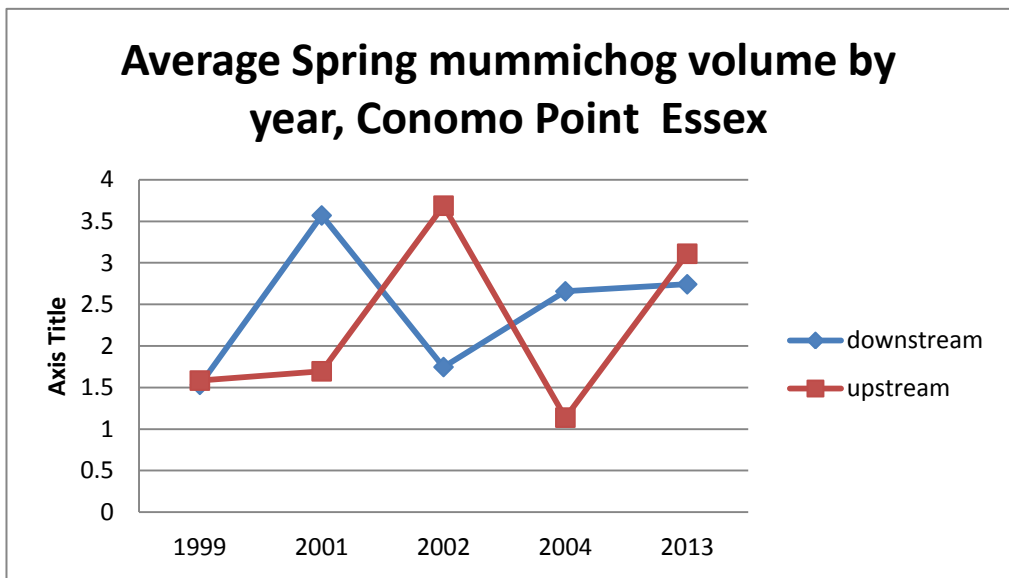

Conomo Point, Essex, Average # Mummichogs vs. Location and pre or post restoration (1998-2000=pre, 2001-2008, 2013=post)

Conomo Point, Essex, MA Average Volume Mummichogs vs. treatment vs. location

Average Fall Mummichog Volume by Year Conomo Point Essex