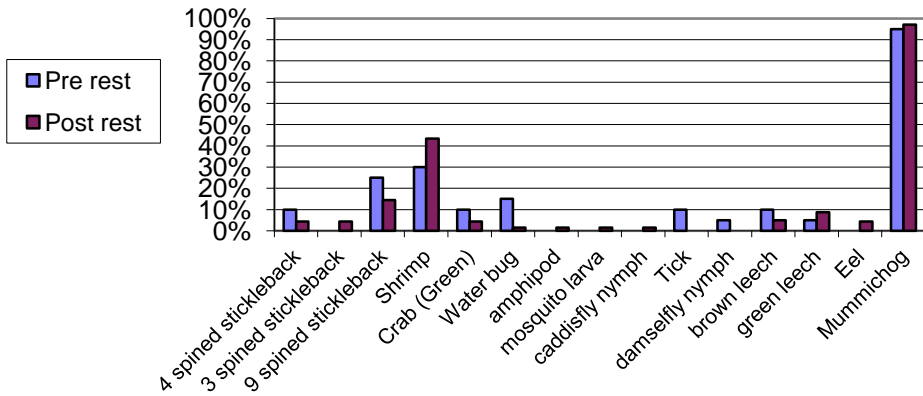

Conomo Point, Essex, Average # Mummichogs vs. Location and pre or post restoration (1998-2000=pre, 2001-2008, 2013=post)

Conomo Point, Essex, MA Average Volume Mummichogs vs. treatment vs. location

Average Fall Mummichog Volume by Year Conomo Point Essex

Conomo Point, Essex Percent Frequencies of Different Species 1998-2008, 2013

Conomo Point Essex Percent Frequency of different species pre and post restoration 1998-2008, 2013

Conomo Point, Essex Percent Frequency of Different Species Upstream pre and post restoration (1998-2008, 2013)

Percent Frequency of species upstream at Conomo Point Road, Essex Pre and post restoration.

Species upstream pre and post restoration.