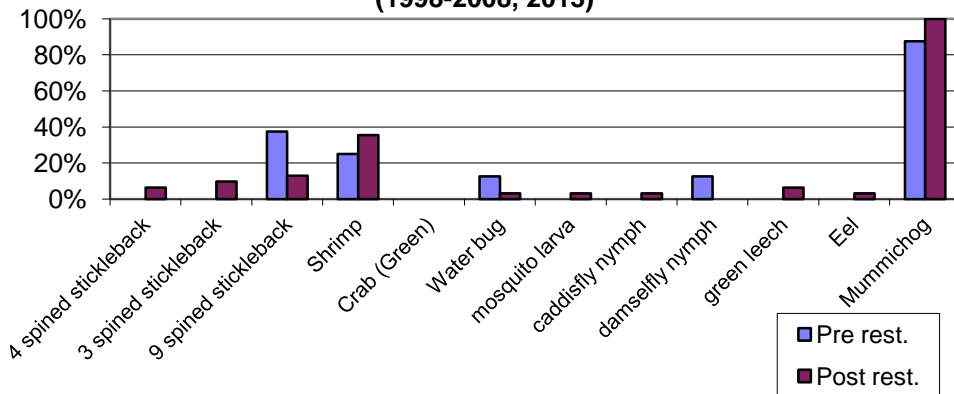

Conomo Point, Essex, Average # Mummichogs vs. Location and pre or post restoration (1998-2000=pre, 2001-2008, 2013=post)

Conomo Point, Essex, MA Average Volume Mummichogs vs. treatment vs. location

Average Fall Mummichog Volume by Year Conomo Point Essex

Conomo Point, Essex Percent Frequencies of Different Species 1998-2008, 2013

Conomo Point Essex Percent Frequency of different species pre and post restoration 1998-2008, 2013

Conomo Point, Essex Percent Frequency of Different Species Upstream pre and post restoration (1998-2008, 2013)