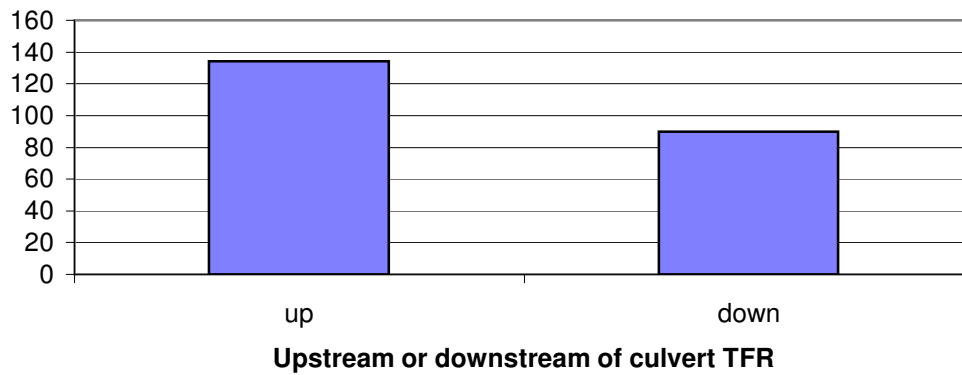

Average number of Mummichogs at Town Farm Road, Ipswich