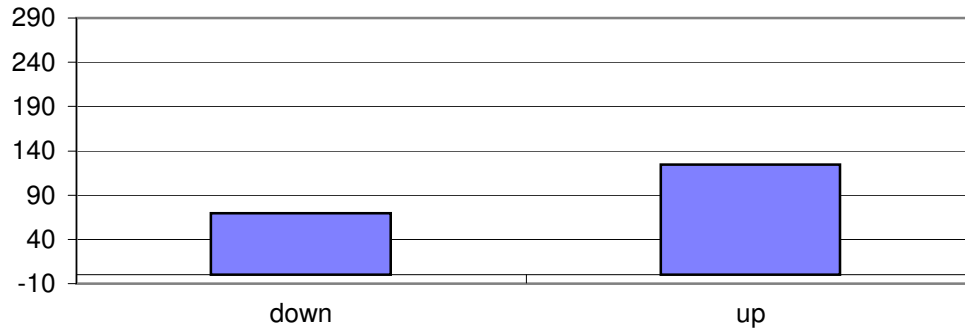

Town Farm Road, Ipswich Average # of "minnow" vs. location 1998 (Most likely is mummichogs)

Argilla Rd., Ipswich, MA Average number of mummichogs trapped vs. location 2000

Argilla Rd., Ipswich, MA Average Volume of Mummichogs vs. location 2000