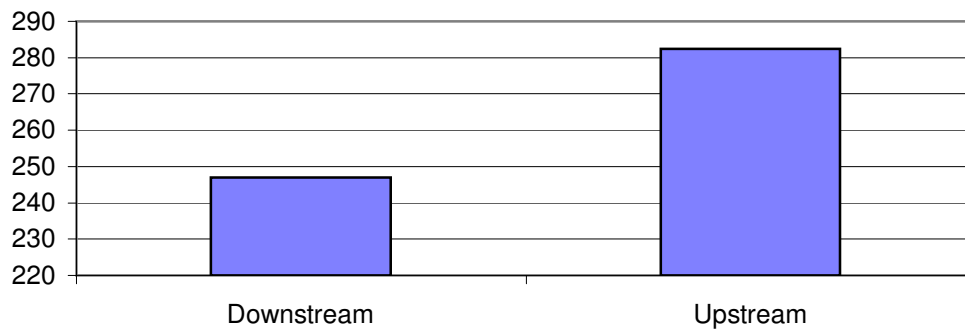

Town Farm Road, Ipswich Average # of "minnow" vs. location 1998 (Most likely is mummichogs)

Argilla Rd., Ipswich, MA Average number of mummichogs trapped vs. location 2000

Argilla Rd., Ipswich, MA Average Volume of Mummichogs vs. location 2000