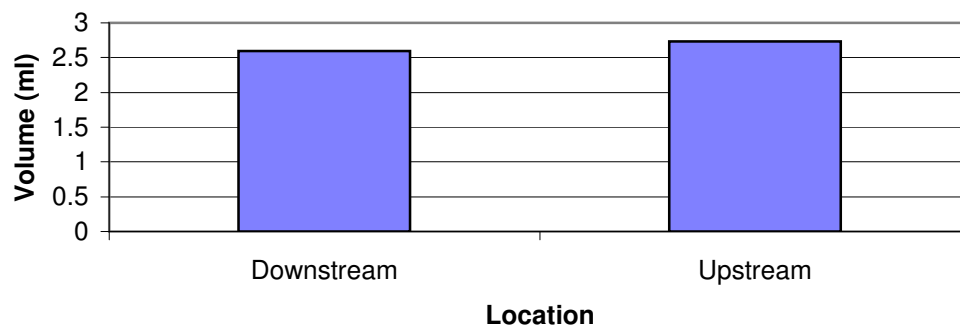

Town Farm Road, Ipswich Average # of "minnow" vs. location 1998 (Most likely is mummichogs)

Argilla Rd., Ipswich, MA Average number of mummichogs trapped vs. location 2000

Argilla Rd., Ipswich, MA Average Volume of Mummichogs vs. location 2000