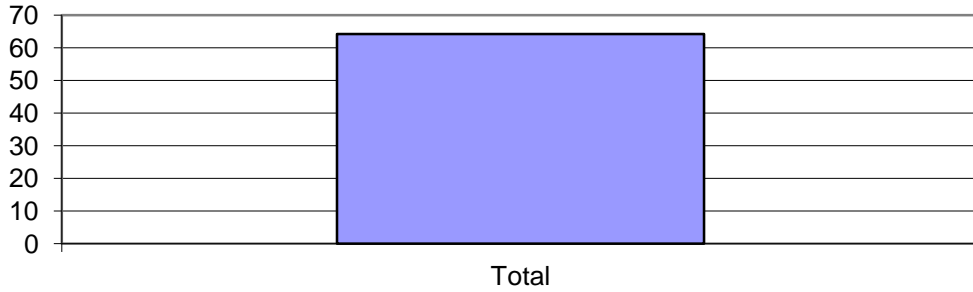

Littleneck Road, Ipswich, MA Average # of Mummichogs 2004, 2007

Littleneck Road, Ipswich, MA Average Volume of Mummichogs 2004, 2007

Littleneck Road, Ipswich, MA Percent Frequencies of different species 2004