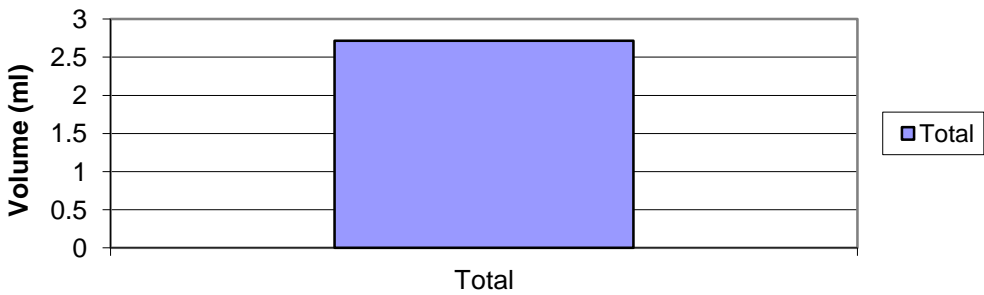

Littleneck Road, Ipswich, MA Average # of Mummichogs 2004, 2007

Littleneck Road, Ipswich, MA Average Volume of Mummichogs 2004, 2007

Littleneck Road, Ipswich, MA Percent Frequencies of different species 2004