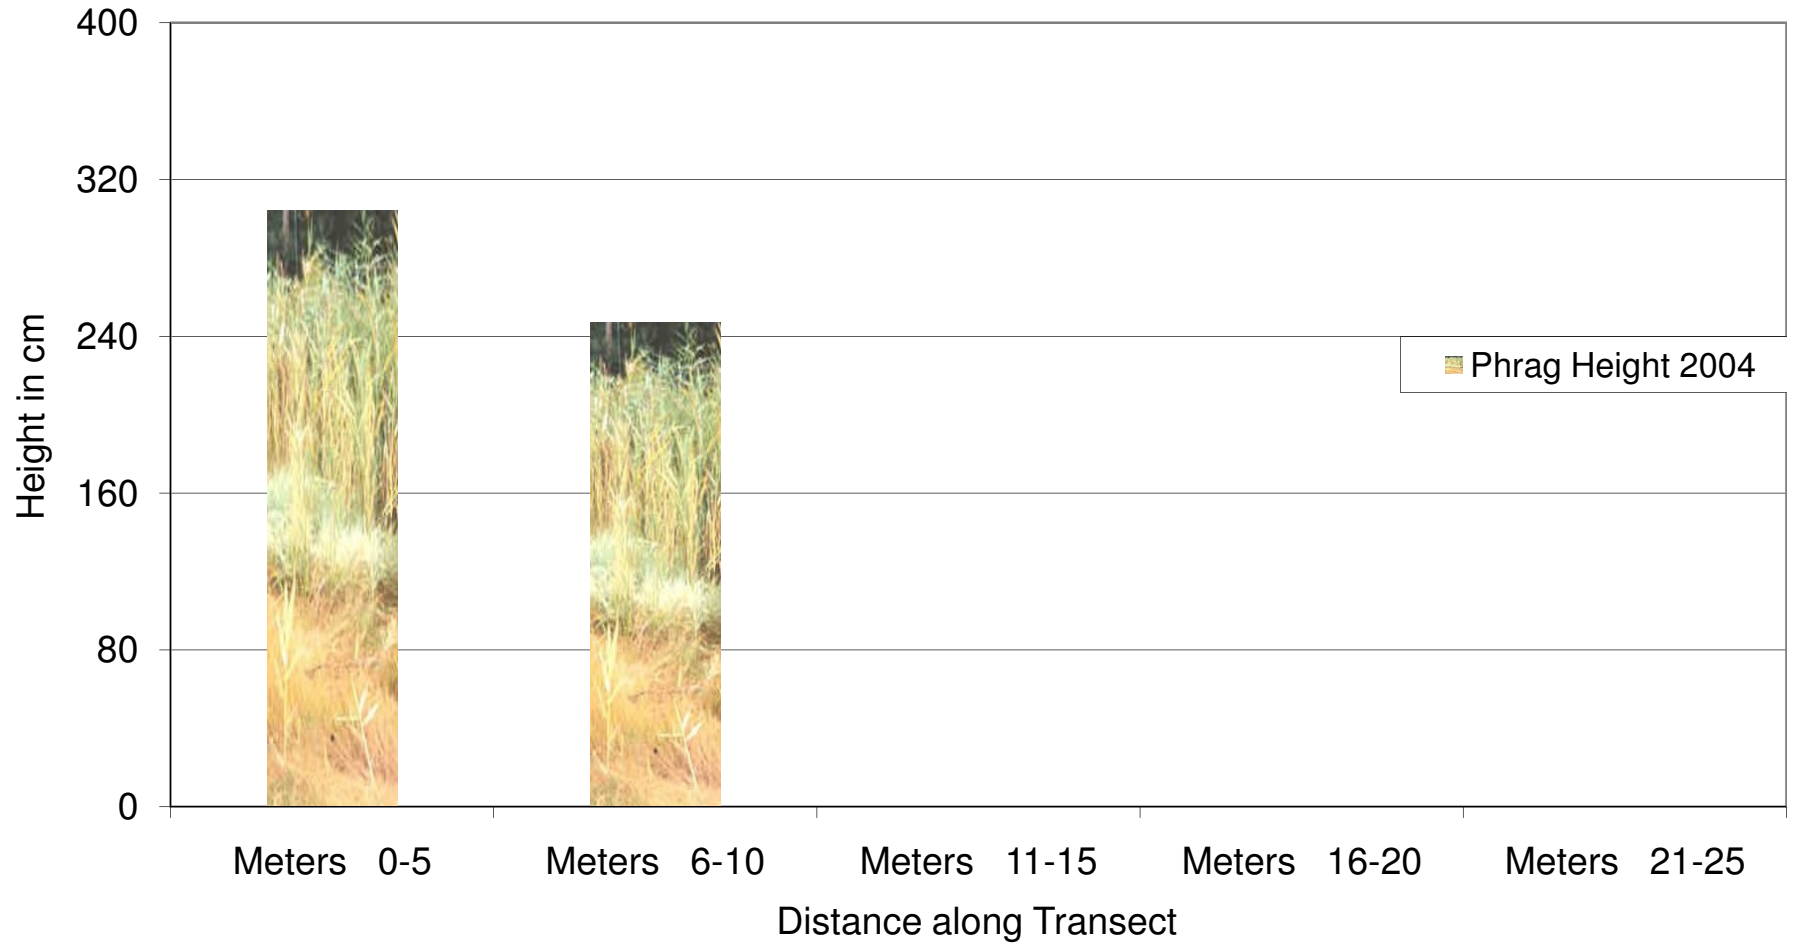

Average *Phragmites* Heights, Transect # 1, Belle Isle  
East Boston, MA  
2004

Average *Phragmites* Heights, Transect # 2, Belle Isle  
East Boston, MA  
2003-2004

Average *Phragmites* Heights, Transect # 3, Belle Isle  
East Boston, MA  
2004