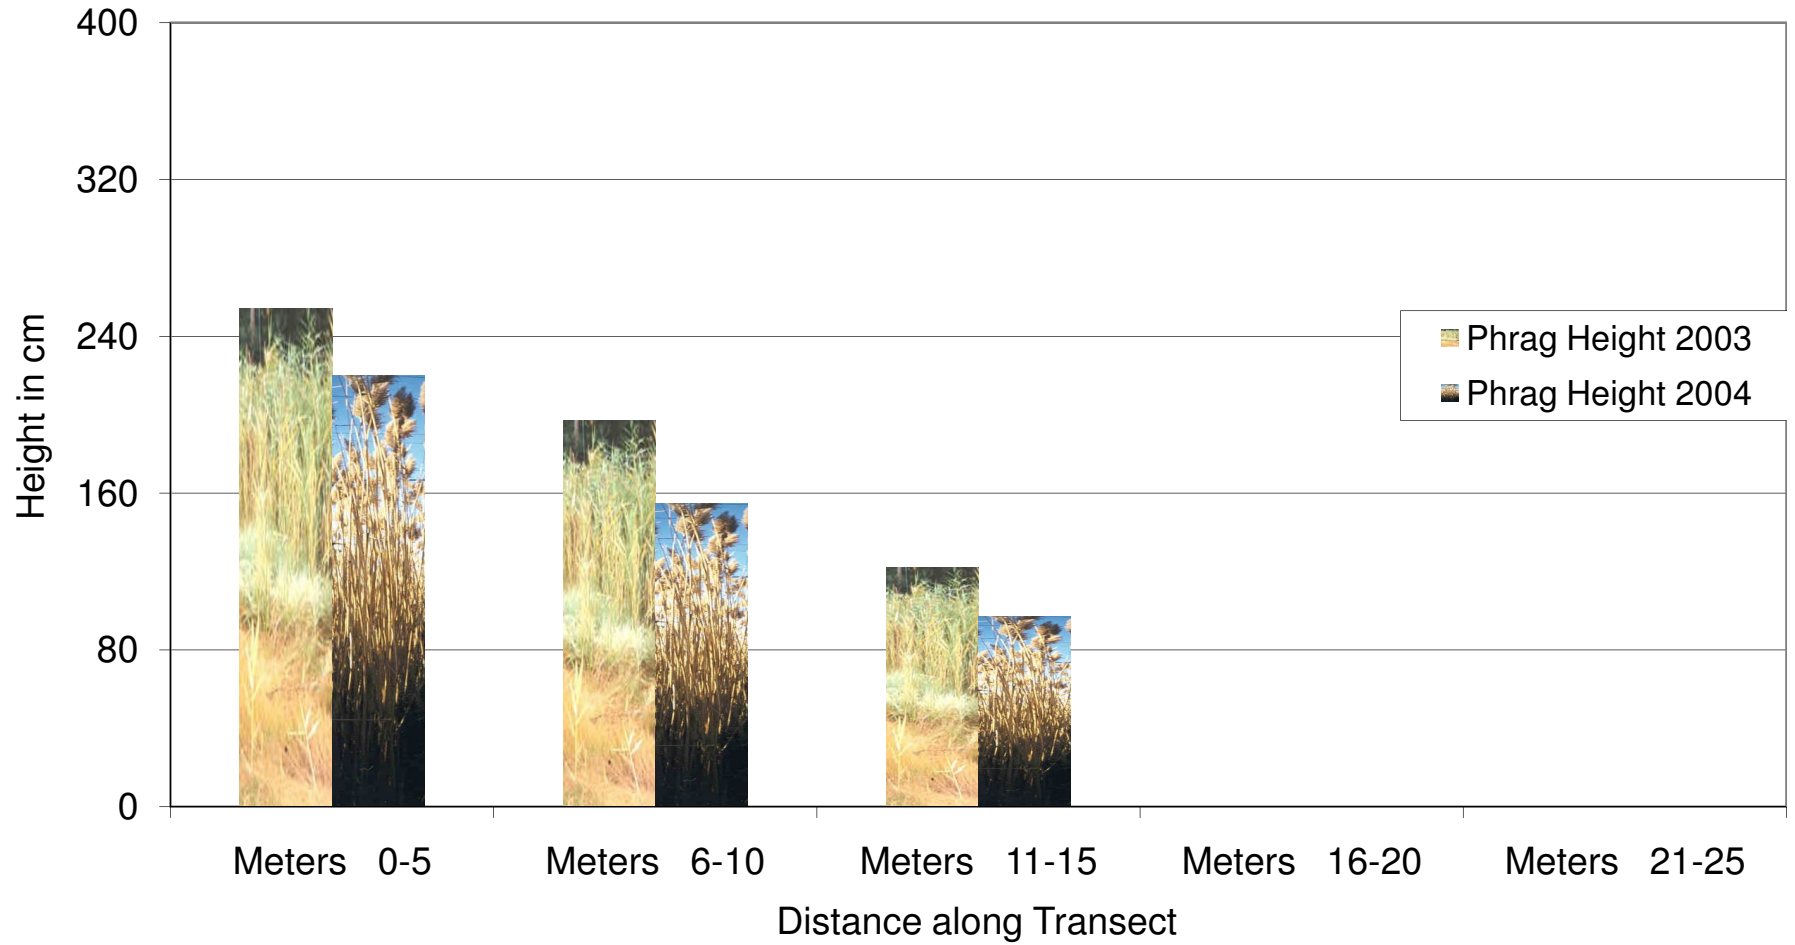

Average *Phragmites* Heights, Transect # 1, Belle Isle  
East Boston, MA  
2004

Average *Phragmites* Heights, Transect # 2, Belle Isle  
East Boston, MA  
2003-2004

Average *Phragmites* Heights, Transect # 3, Belle Isle  
East Boston, MA  
2004