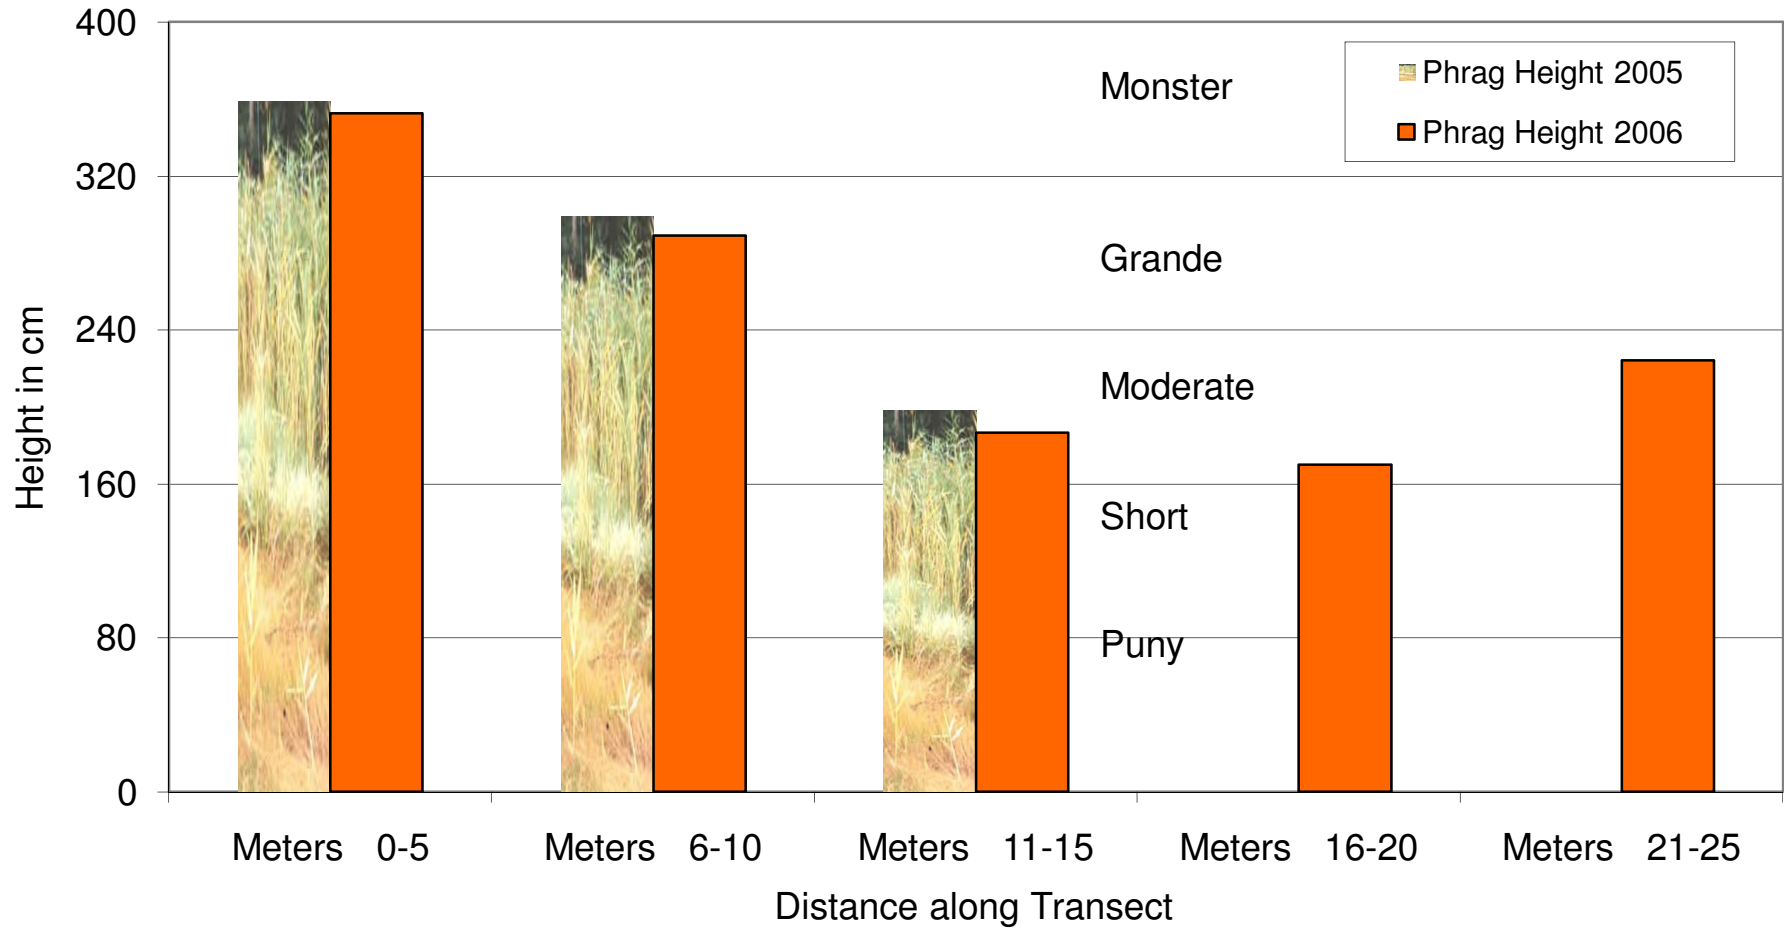

Average *Phragmites* Heights, Transect # 1,
Thompson Island, MA 2005-2006

Average *Phragmites* Heights, Transect # 2,
Thompson Island, MA 2005-2007

Average *Phragmites* Heights, Transect # 3,
Thompson Island, MA 2005