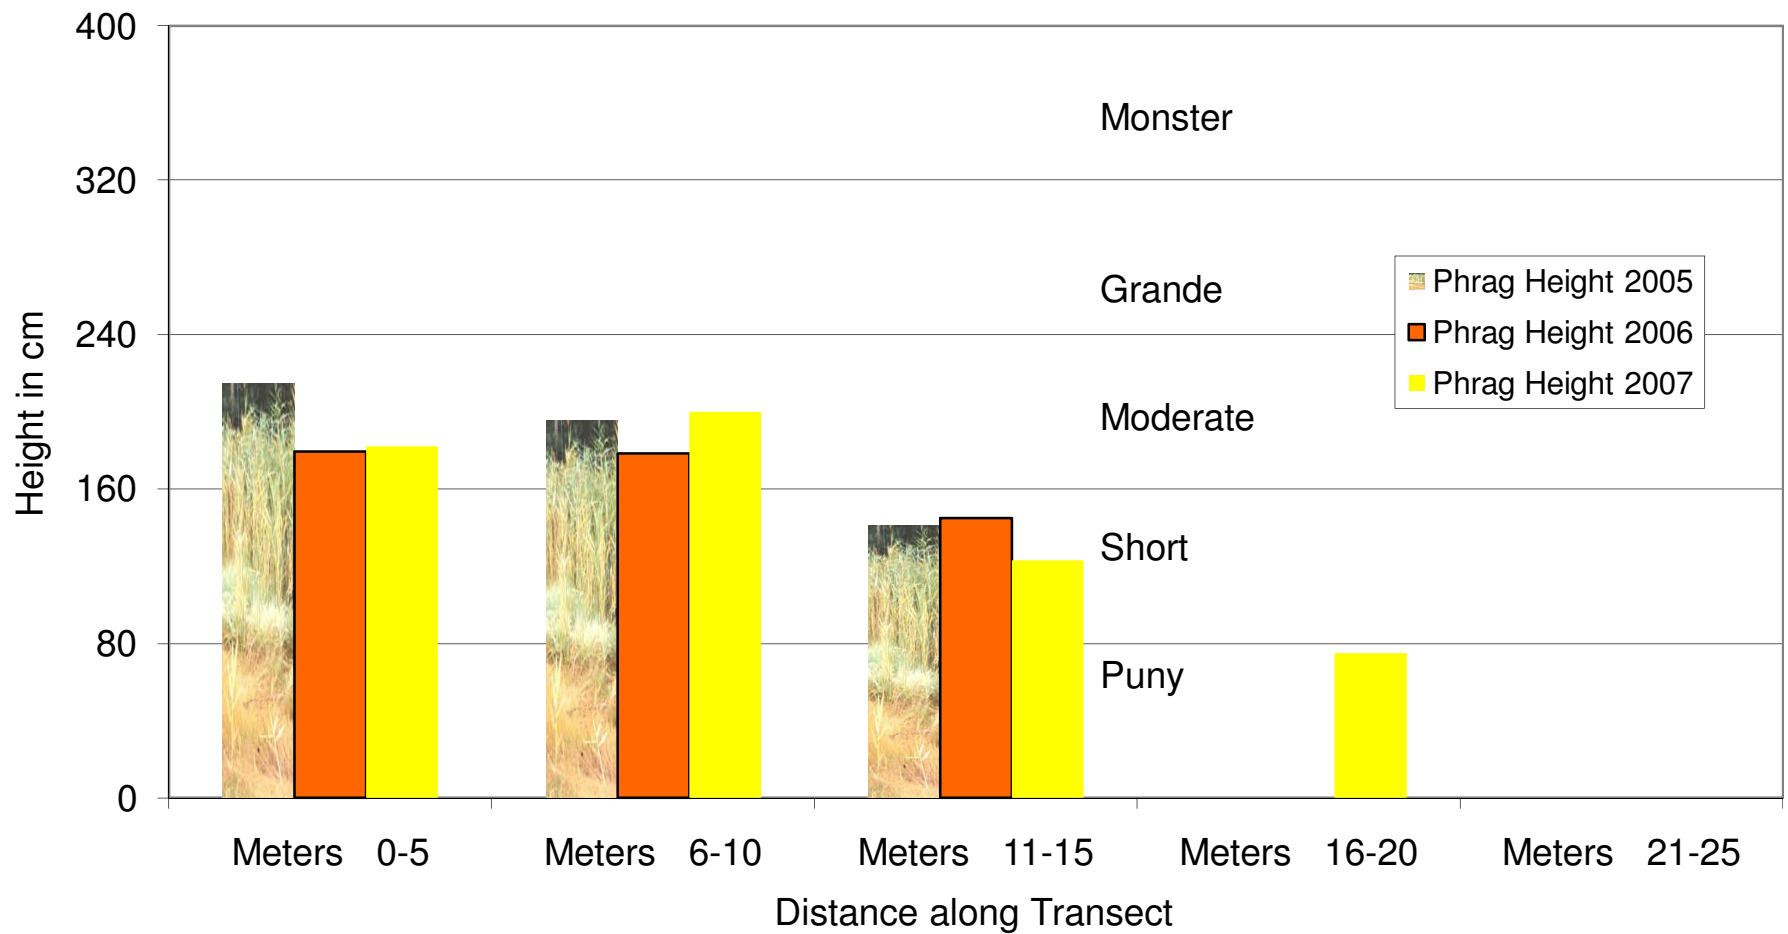

Average *Phragmites* Heights, Transect # 1,
Thompson Island, MA 2005-2006

Average *Phragmites* Heights, Transect # 2,
Thompson Island, MA 2005-2007

Average *Phragmites* Heights, Transect # 3,
Thompson Island, MA 2005