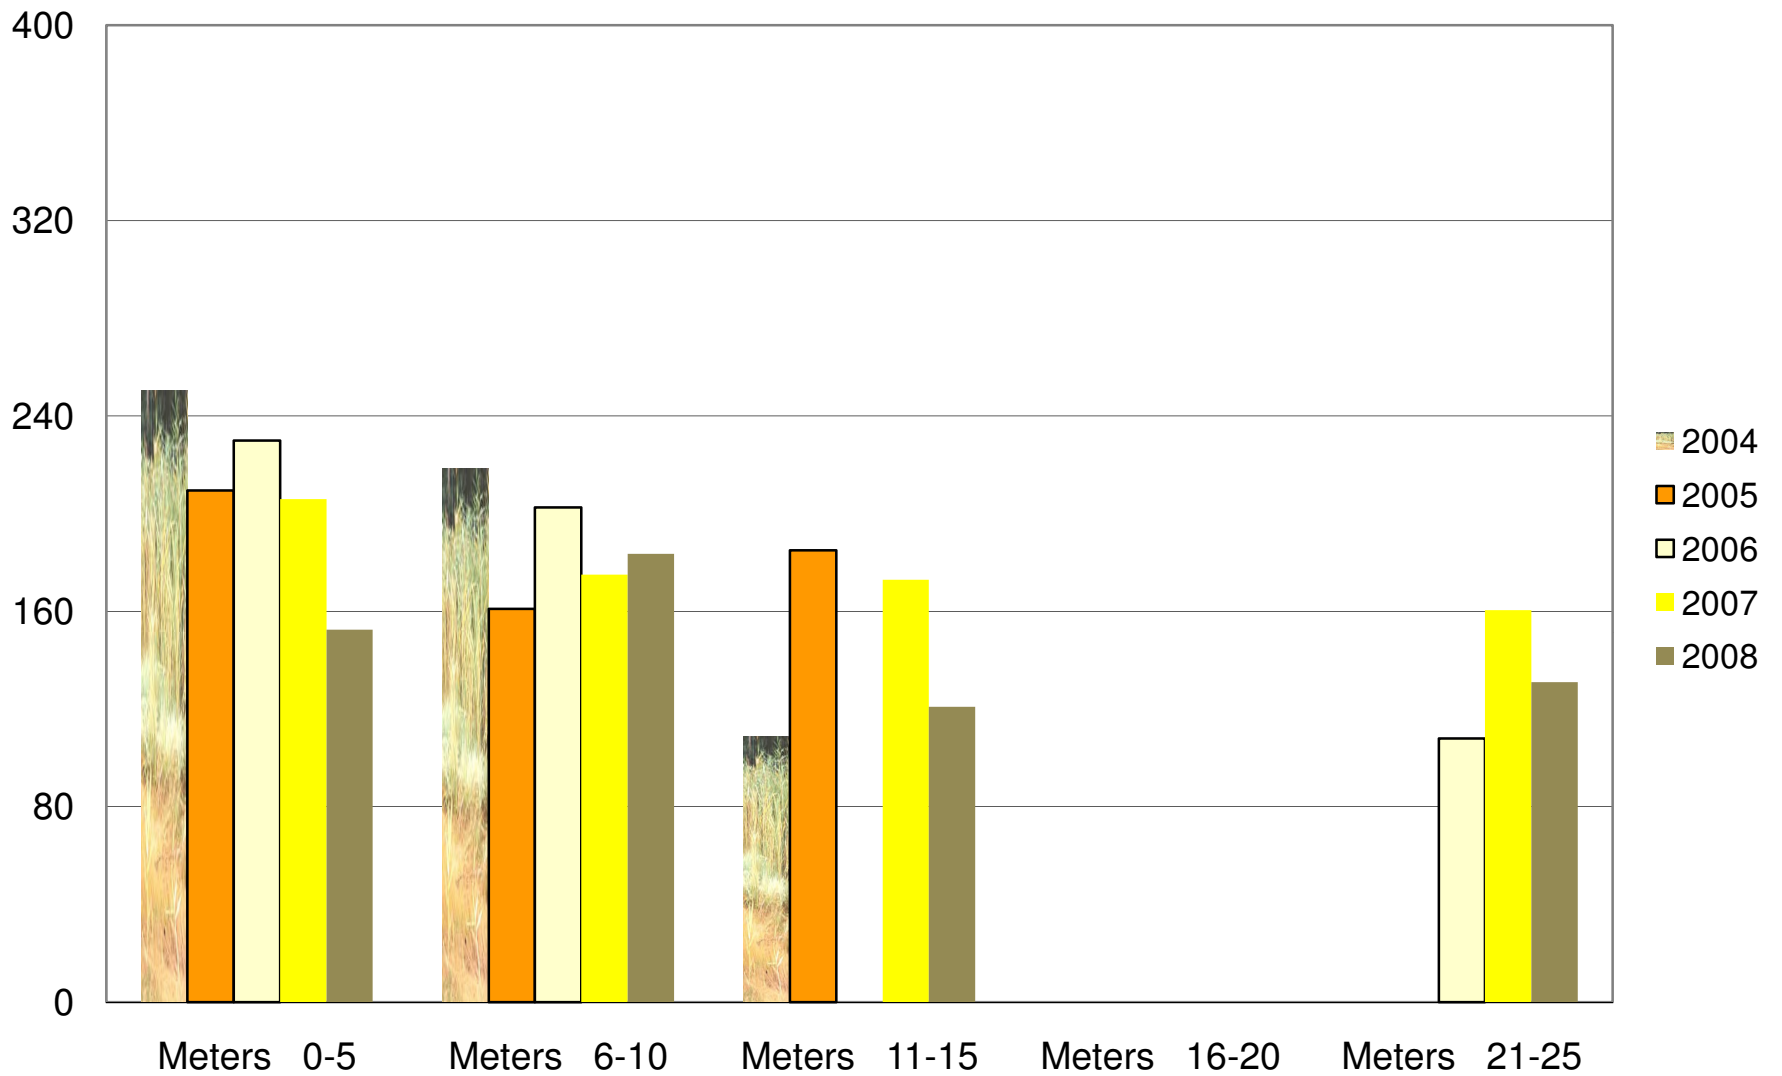

0  
0  
9  
7  
0  
0  
0  
0  
0  
0

1 METER SEGMENTS

1  
0  
2  
6  
2  
0  
6  
13  
15  
7  
0  
0  
0  
1  
6  
0  
0

Location: Neponset

### Average *Phragmites* Heights, Transect 1, Neponset Marsh, 2004-2008

**Average *Phragmites* Heights, Transect 2, Neponset Marsh, 2004-2008**

**Average *Phragmites* Heights, Transect 3, Neponset Marsh, 2004-2008**