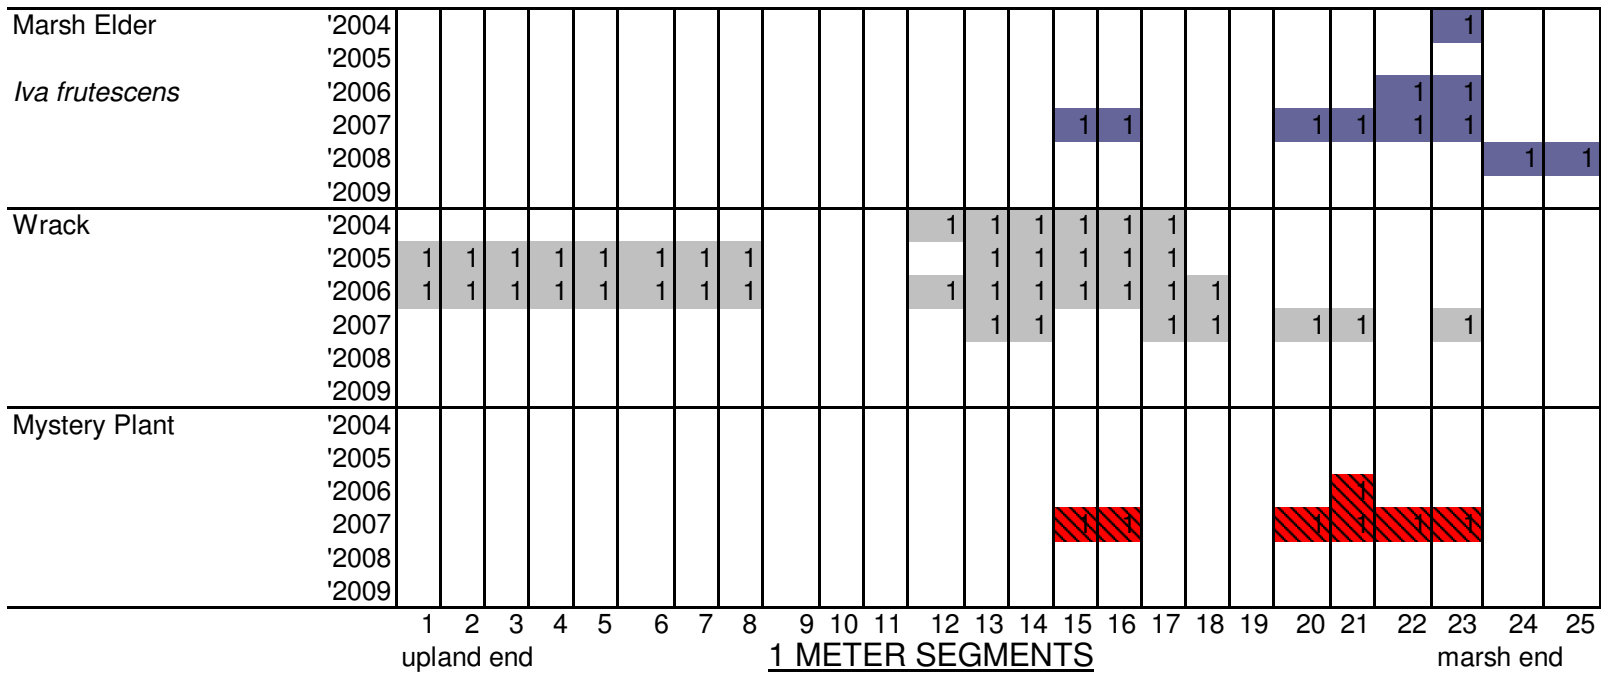

0  
0  
9  
7  
0  
0  
0  
0  
0  
0

1 METER SEGMENTS

1  
0  
2  
6  
2  
0  
6  
13  
15  
7  
0  
0  
0  
1  
6  
0  
0

Location: Neponset

### Average *Phragmites* Heights, Transect 1, Neponset Marsh, 2004-2008

**Average *Phragmites* Heights, Transect 2, Neponset Marsh, 2004-2008**

**Average *Phragmites* Heights, Transect 3, Neponset Marsh, 2004-2008**