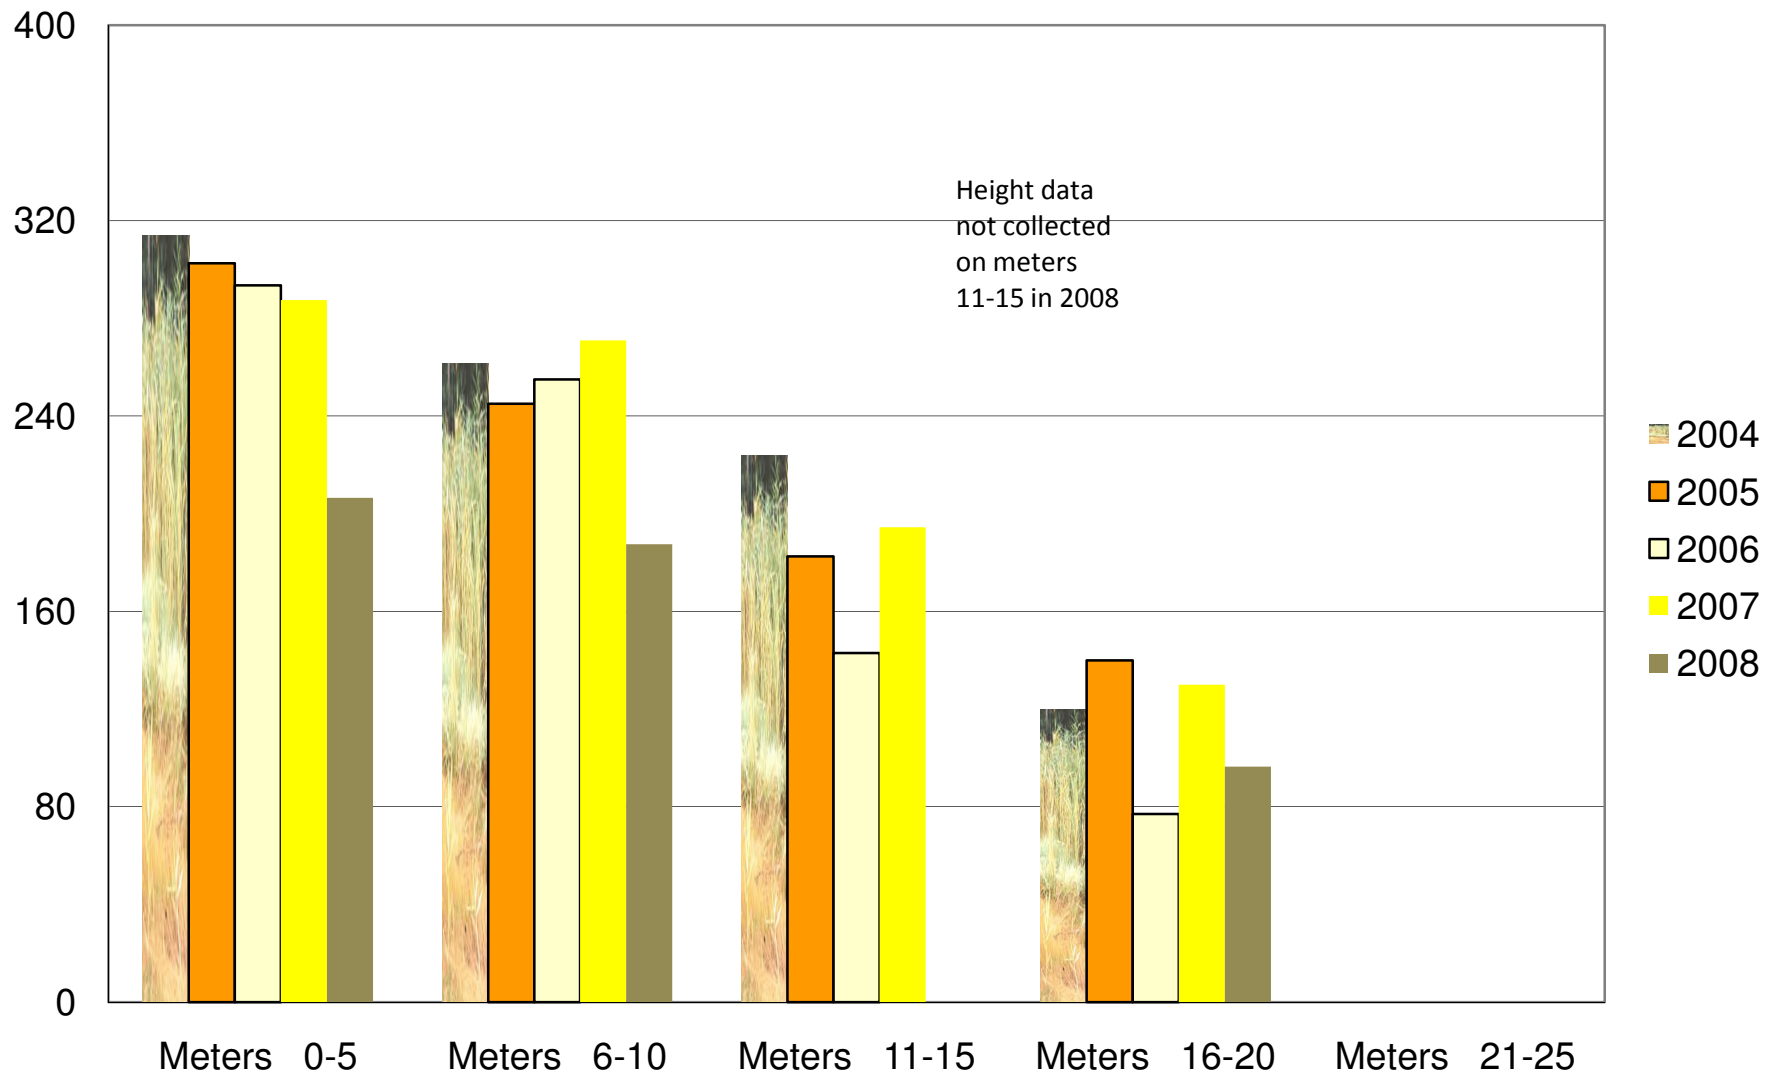

0  
0  
9  
7  
0  
0  
0  
0  
0  
0

1 METER SEGMENTS

1  
0  
2  
6  
2  
0  
6  
13  
15  
7  
0  
0  
0  
1  
6  
0  
0

Location: Neponset

### Average *Phragmites* Heights, Transect 1, Neponset Marsh, 2004-2008

**Average *Phragmites* Heights, Transect 2, Neponset Marsh, 2004-2008**

**Average *Phragmites* Heights, Transect 3, Neponset Marsh, 2004-2008**