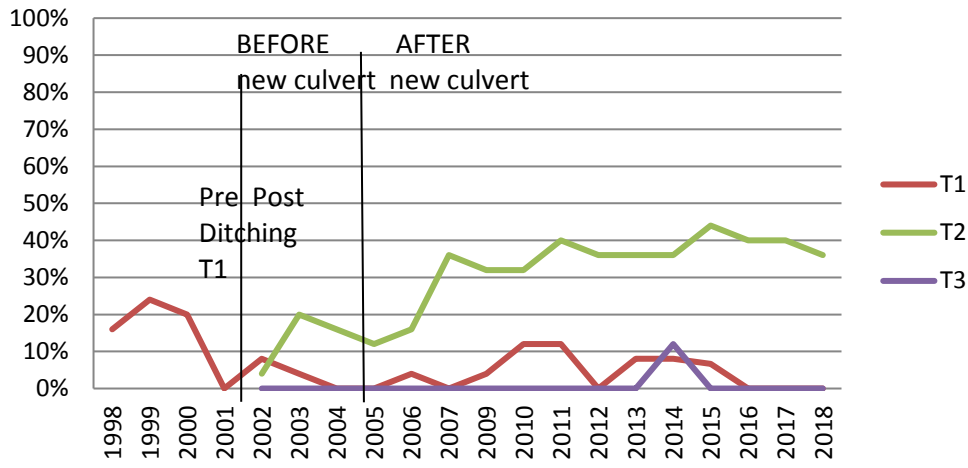

% *Phragmites* Monoculture Rockport

Average *Phragmites* Heights, Transect 1, Seaview Street, Rockport, MA, 1999-2018

Site was restored spring 2000.

Average *Phragmites* Heights, Transect 2, Seaview Street, Rockport, MA, 2002-2018