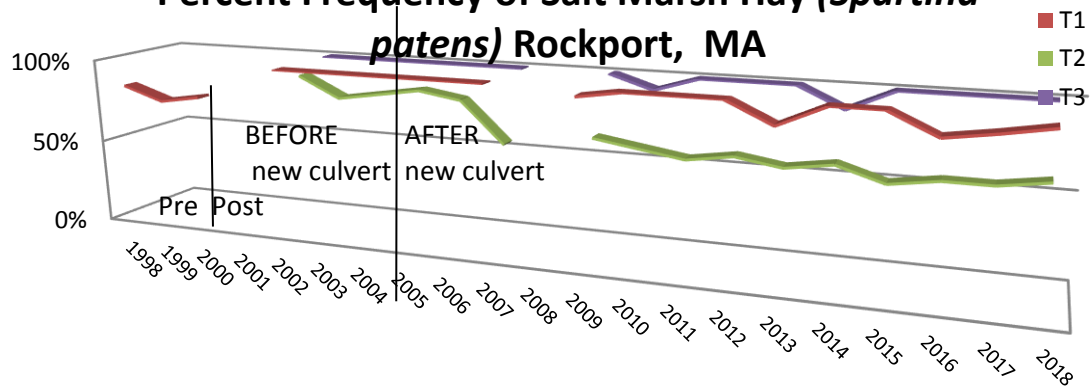

Percent Frequency of Salt Marsh Hay (*Spartina patens*) Rockport, MA