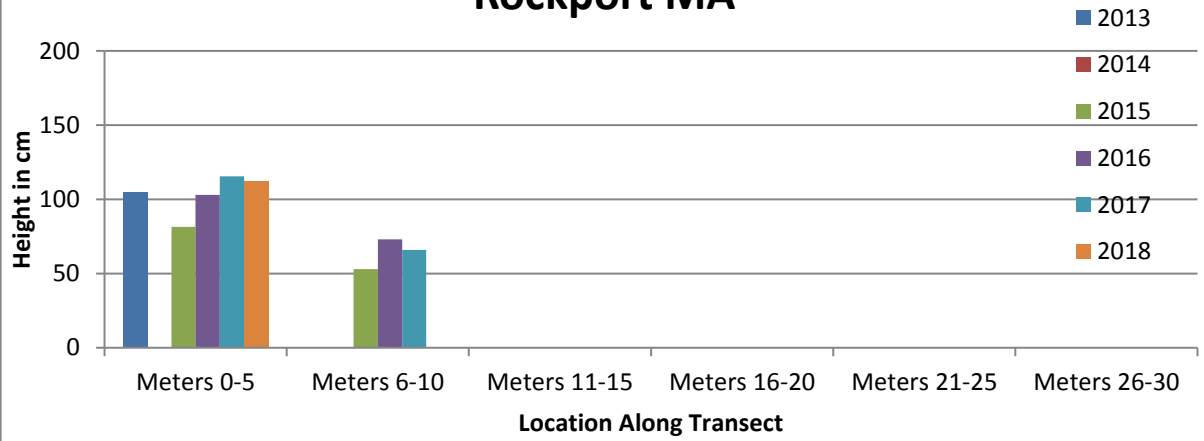

% *Phragmites* Monoculture Rockport

Average *Phragmites* Heights, Transect 1, Seaview Street, Rockport, MA, 1999-2018

Site was restored spring 2000.

Average *Phragmites* Heights, Transect 2, Seaview Street, Rockport, MA, 2002-2018

Culvert replaced fall 2003. 2004 is first post restoration data.

Average *Phragmites* Heights, Transect 3, Seaview Street, Rockport, MA, 2002-2015

Tallest Cordgrass Transect 1, Rockport MA

Tallest Cordgrass Transect 3, Rockport MA