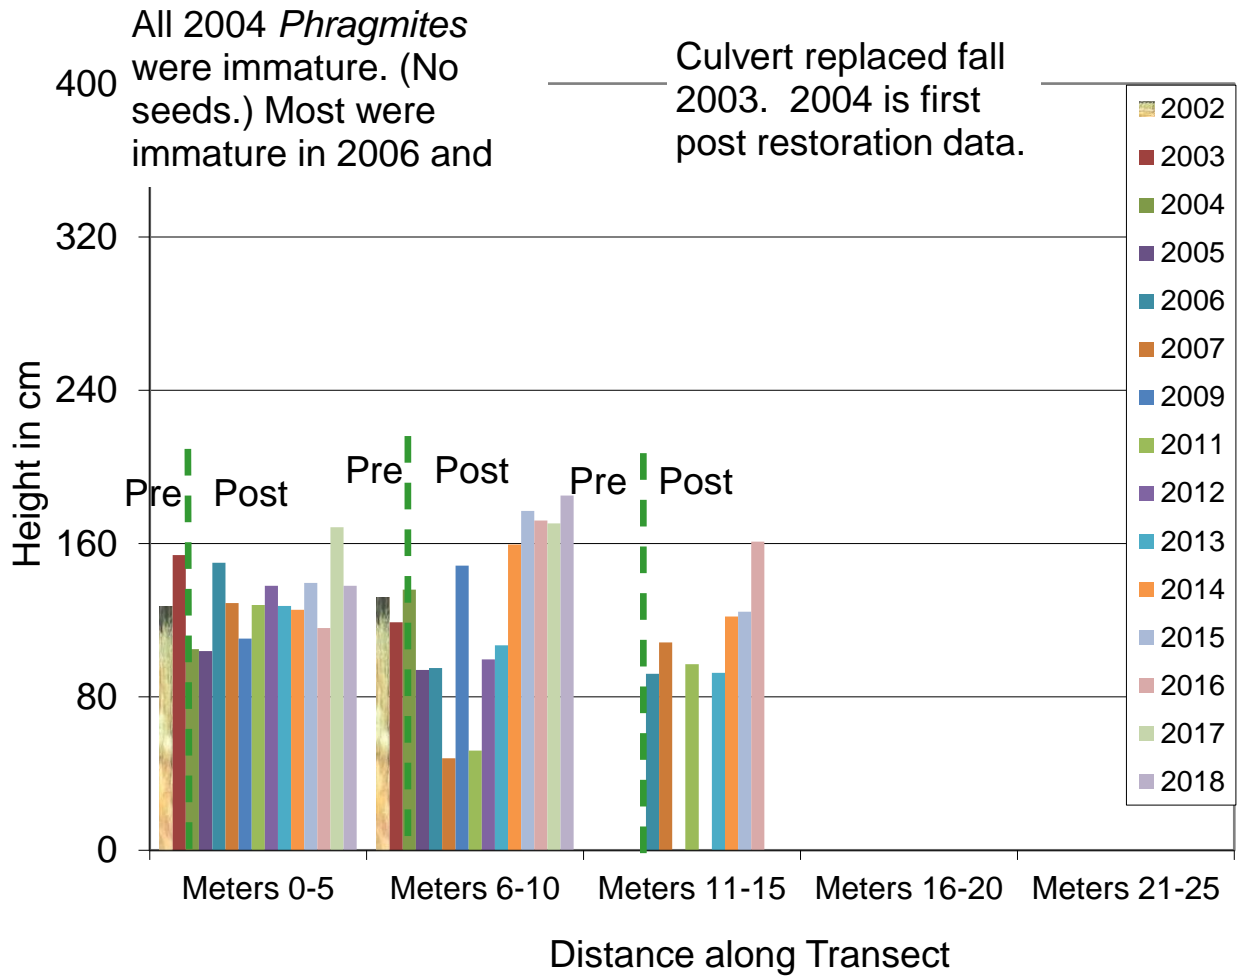

% *Phragmites* Monoculture Rockport

Average *Phragmites* Heights, Transect 1, Seaview Street, Rockport, MA, 1999-2018

Site was restored spring 2000.

Average *Phragmites* Heights, Transect 2, Seaview Street, Rockport, MA, 2002-2018

Culvert replaced fall 2003. 2004 is first post restoration data.

Average *Phragmites* Heights, Transect 3, Seaview Street, Rockport, MA, 2002-2015

Tallest Cordgrass Transect 1, Rockport MA

Tallest Cordgrass Transect 3, Rockport MA