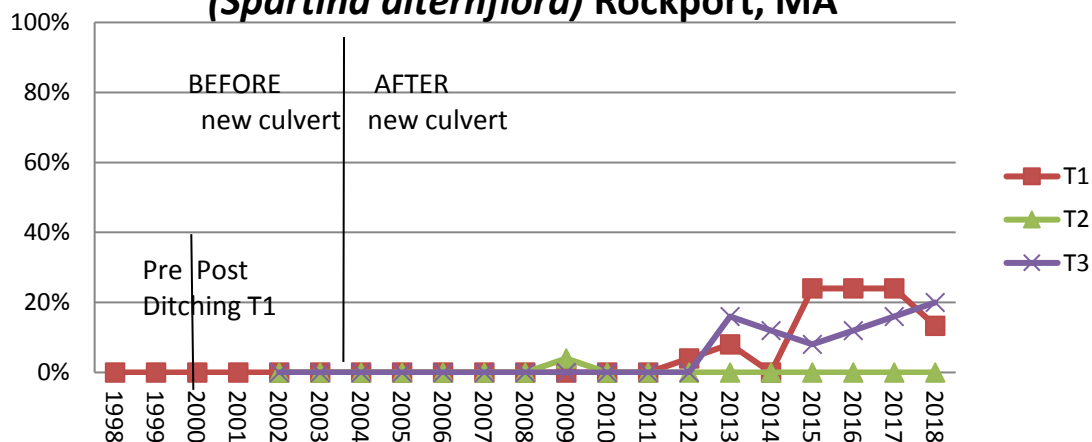

% *Phragmites* Monoculture Rockport

Average *Phragmites* Heights, Transect 1, Seaview Street, Rockport, MA, 1999-2018

Site was restored spring 2000.

Average *Phragmites* Heights, Transect 2, Seaview Street, Rockport, MA, 2002-2018

Culvert replaced fall 2003. 2004 is first post restoration data.

Average *Phragmites* Heights, Transect 3, Seaview Street, Rockport, MA, 2002-2015

Tallest Cordgrass Transect 1, Rockport MA

Tallest Cordgrass Transect 3, Rockport MA