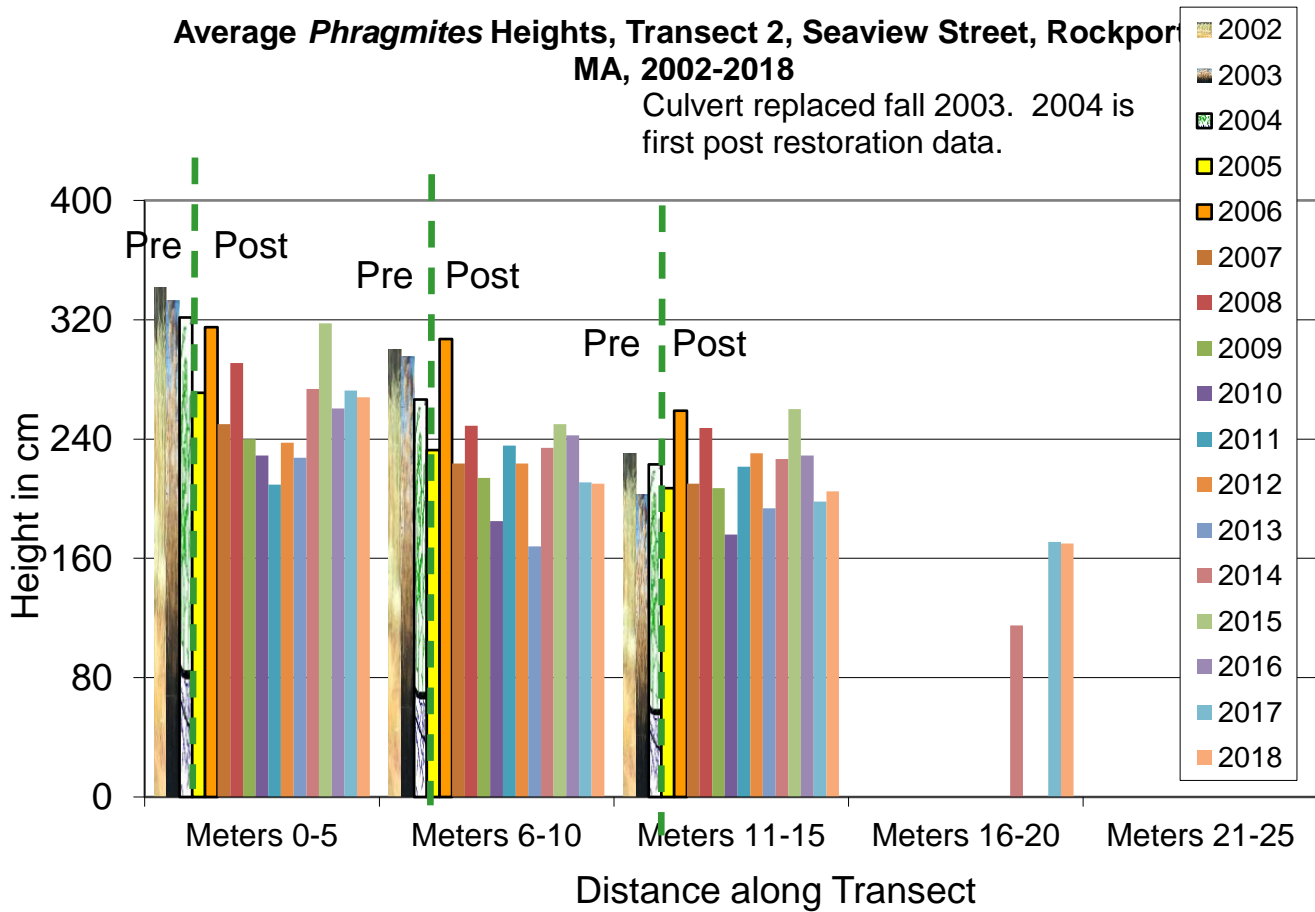

% *Phragmites* Monoculture Rockport

Average *Phragmites* Heights, Transect 1, Seaview Street, Rockport, MA, 1999-2018

Site was restored spring 2000.

Average *Phragmites* Heights, Transect 2, Seaview Street, Rockport, MA, 2002-2018

Culvert replaced fall 2003. 2004 is first post restoration data.

Average *Phragmites* Heights, Transect 3, Seaview Street, Rockport, MA, 2002-2015

Tallest Cordgrass Transect 1, Rockport MA

Tallest Cordgrass Transect 3, Rockport MA

Channel after 24 meters. No meter 25!