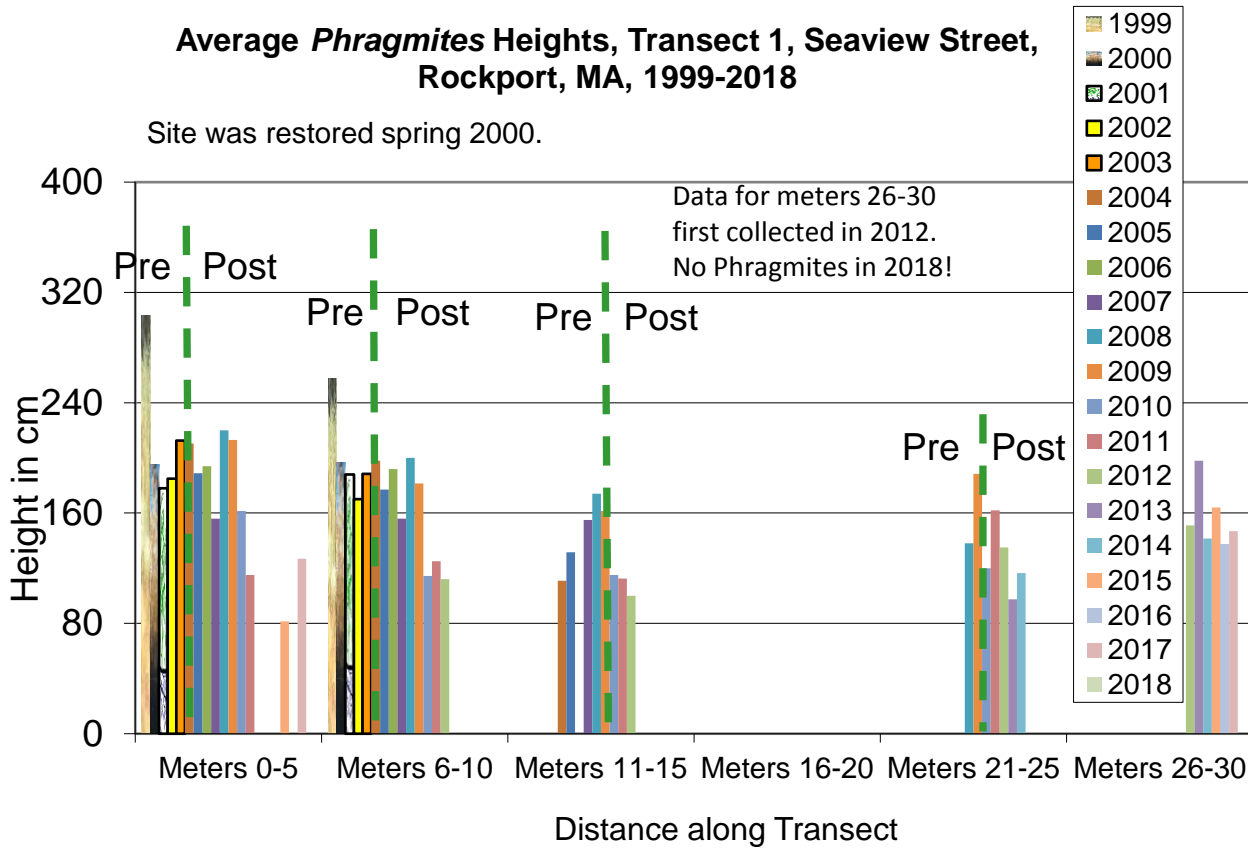

% *Phragmites* Monoculture Rockport

Average *Phragmites* Heights, Transect 1, Seaview Street, Rockport, MA, 1999-2018

Site was restored spring 2000.

Average *Phragmites* Heights, Transect 2, Seaview Street, Rockport, MA, 2002-2018

Culvert replaced fall 2003. 2004 is first post restoration data.

Average *Phragmites* Heights, Transect 3, Seaview Street, Rockport, MA, 2002-2015

Tallest Cordgrass Transect 1, Rockport MA

Tallest Cordgrass Transect 3, Rockport MA

Channel after 24 meters. No meter 25!