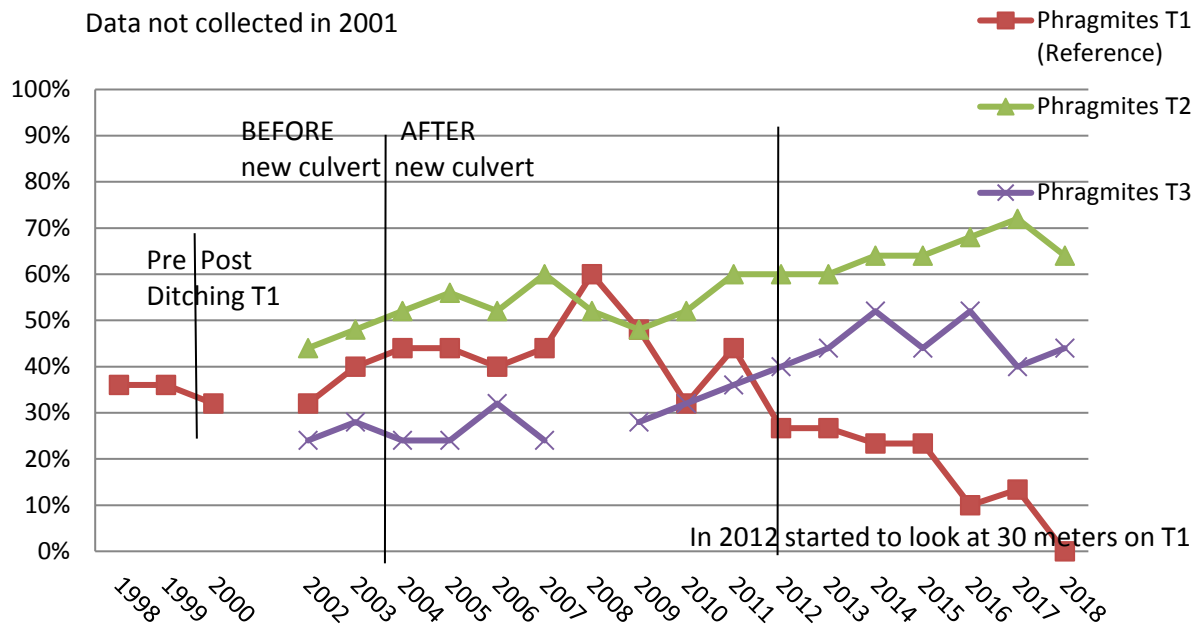

Percent Frequency of *Phragmites*, Rockport, MA

Data not collected in 2001

Percent Frequency of Salt Marsh Hay (*Spartina patens*) Rockport, MA

Percent Frequency of Salt Marsh Cordgrass (*Spartina alterniflora*) Rockport, MA

% *Phragmites* Monoculture Rockport

Average *Phragmites* Heights, Transect 1, Seaview Street, Rockport, MA, 1999-2018

Site was restored spring 2000.

Average *Phragmites* Heights, Transect 2, Seaview Street, Rockport, MA, 2002-2018

Culvert replaced fall 2003. 2004 is first post restoration data.

Average *Phragmites* Heights, Transect 3, Seaview Street, Rockport, MA, 2002-2015

Tallest Cordgrass Transect 1, Rockport MA

Tallest Cordgrass Transect 3, Rockport MA