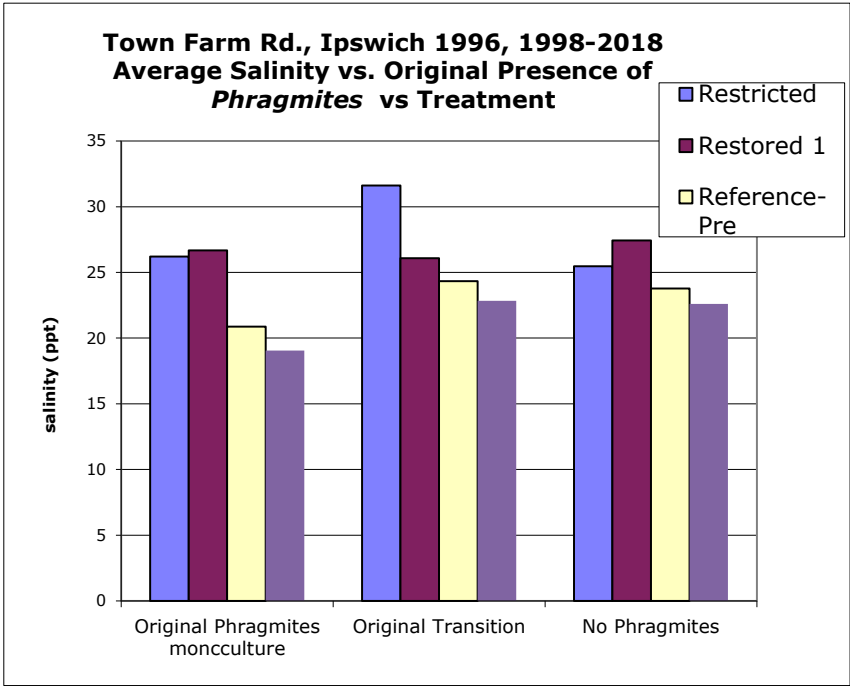

fall 2005 = post

Town Farm Road, Ipswich Average Salinity by Year and Transect