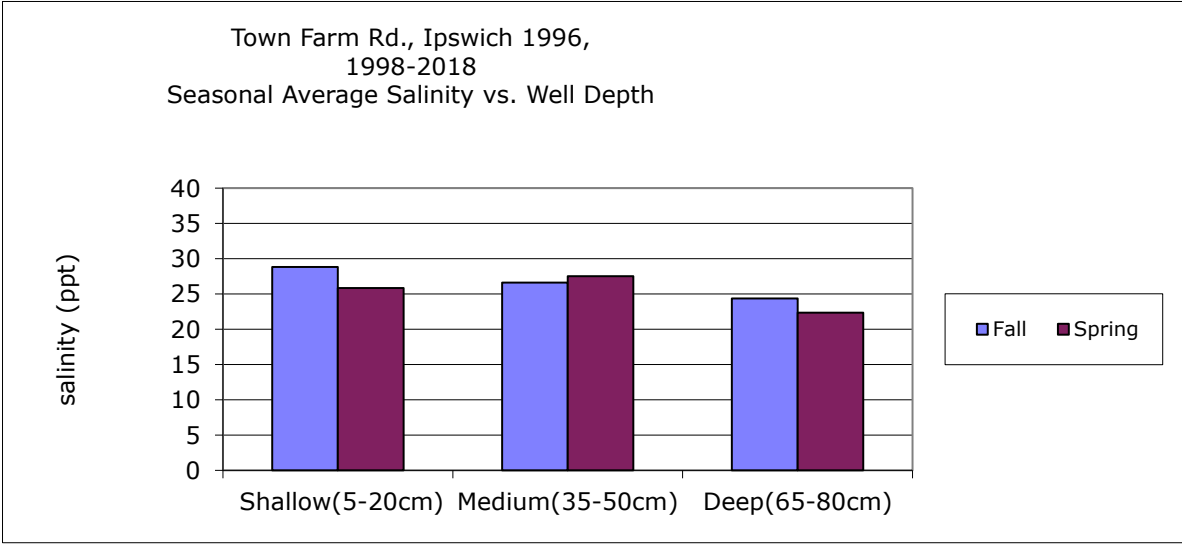

fall 2005 = post

Town Farm Road, Ipswich Average Salinity by Year and Transect