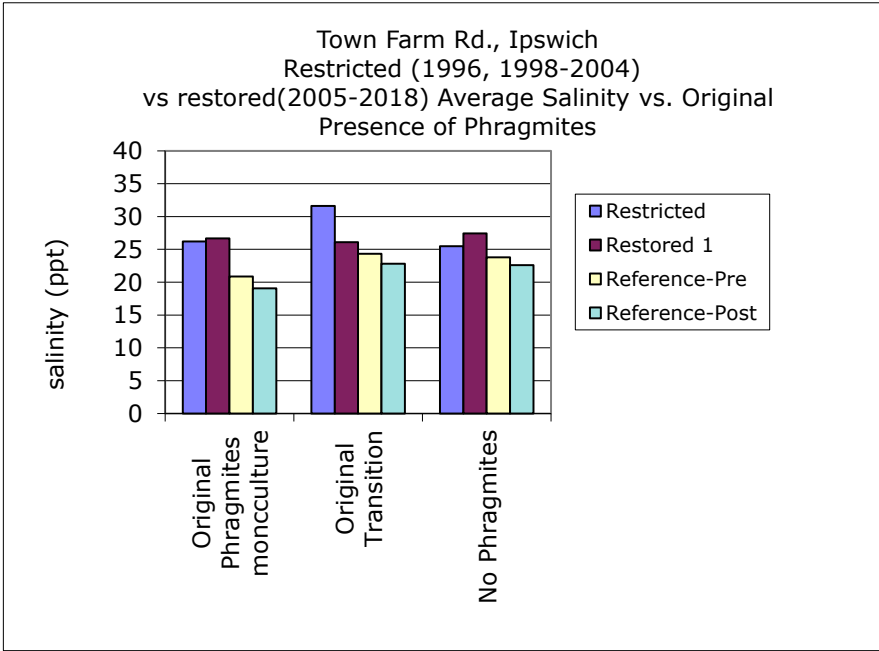

fall 2005 = post

Town Farm Road, Ipswich Average Salinity by Year and Transect