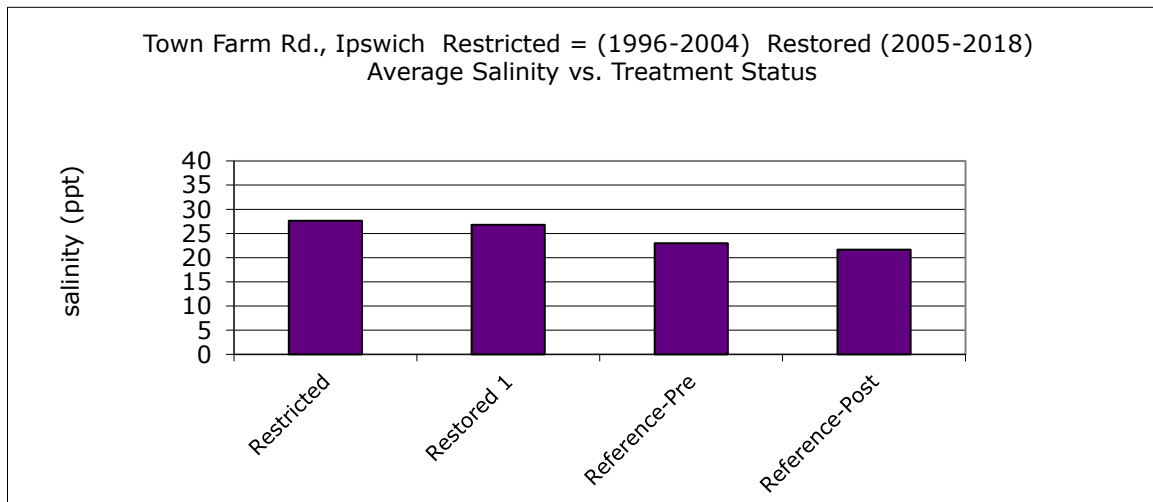

fall 2005 = post

Town Farm Road, Ipswich Average Salinity by Year and Transect