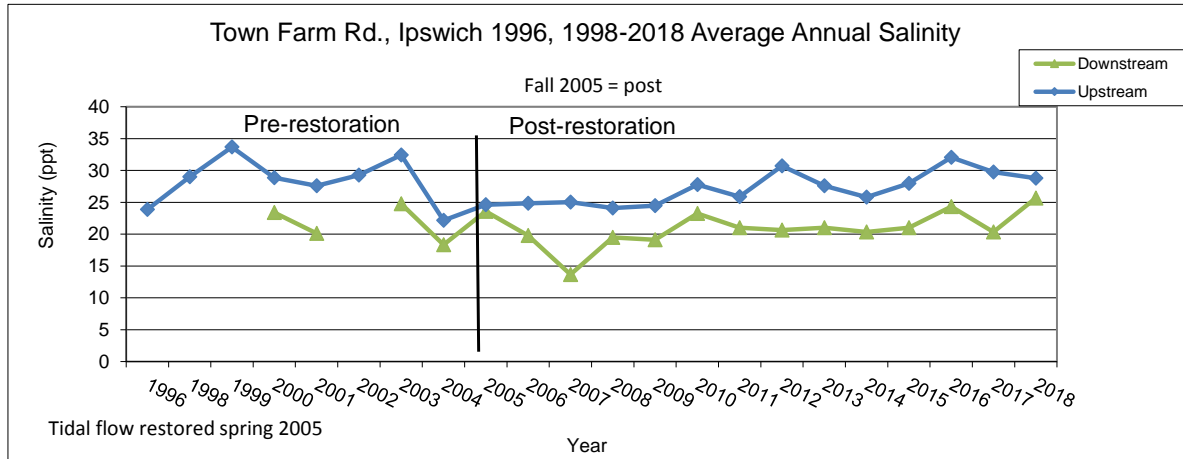

fall 2005 = post

Town Farm Road, Ipswich Average Salinity by Year and Transect