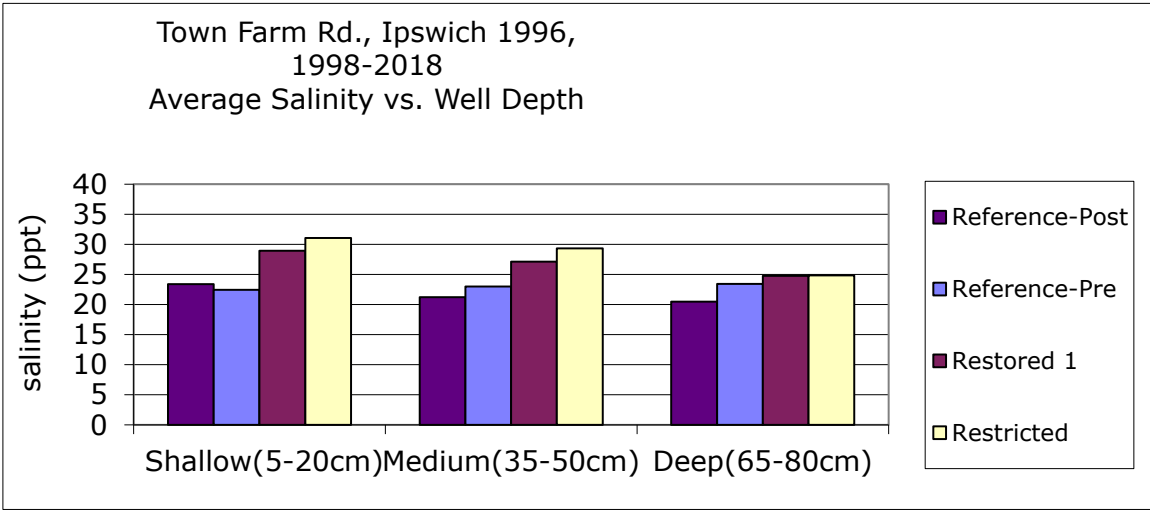

fall 2005 = post

Town Farm Road, Ipswich Average Salinity by Year and Transect