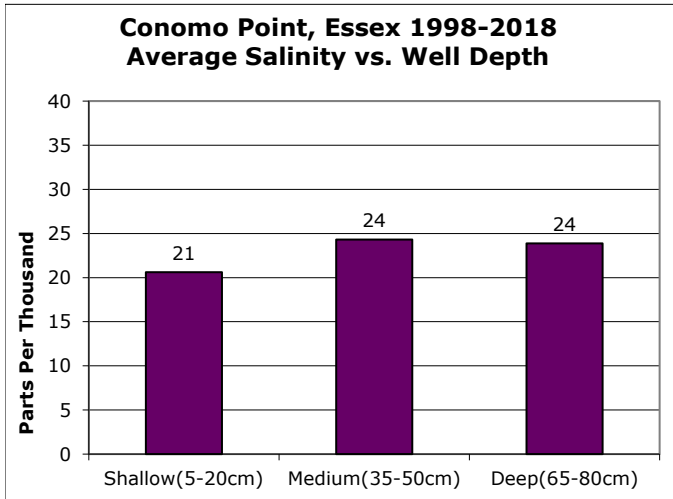

Av. Phrag Ht vs Salinity T4 Conomo Pt. Essex 2009-2018

Conomo Point Essex 1998-2018 Average Salinity vs. Depth pre and post restoration

Conomo Point, Essex 1998-2018 Average Salinity vs. Season and Well Depth