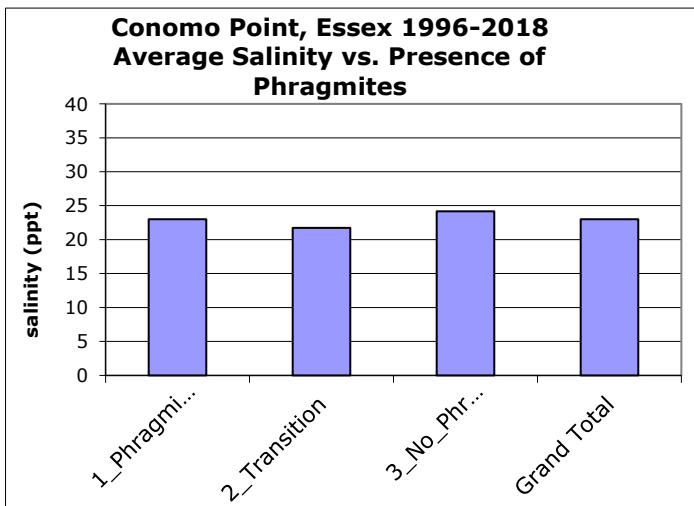

Av. Phrag Ht vs Salinity T4 Conomo Pt. Essex 2009-2018

Conomo Point Essex 1998-2018 Average Salinity vs. Depth pre and post restoration

Conomo Point, Essex 1998-2018 Average Salinity vs. Season and Well Depth