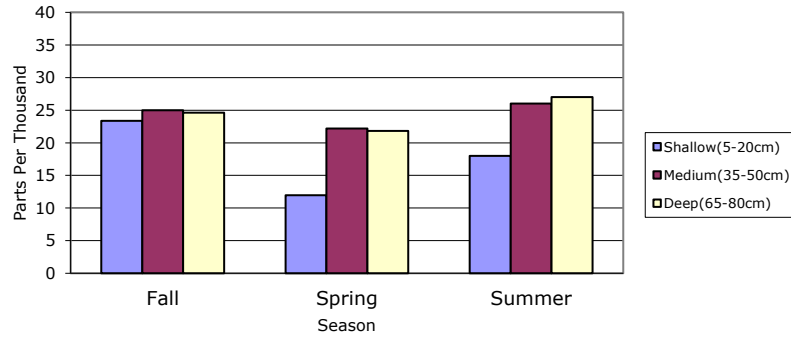

Av. Phrag Ht vs Salinity T4 Conomo Pt. Essex 2009-2018

Conomo Point Essex 1998-2018 Average Salinity vs. Depth pre and post restoration

Conomo Point, Essex 1998-2018 Average Salinity vs. Season and Well Depth