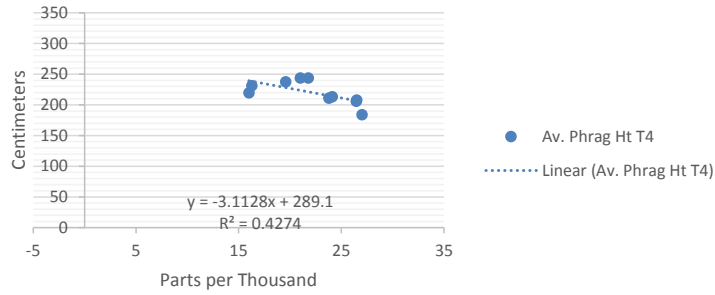

Av. Phrag Ht vs Salinity T4 Conomo Pt. Essex 2009-2018

Conomo Point Essex 1998-2018 Average Salinity vs. Depth pre and post restoration

Conomo Point, Essex 1998-2018 Average Salinity vs. Season and Well Depth

Conomo Point, Essex 1998-2018 Average Annual Salinity (not including reference transects)

Average Salinity Conomo Point Essex Vs. Treatment