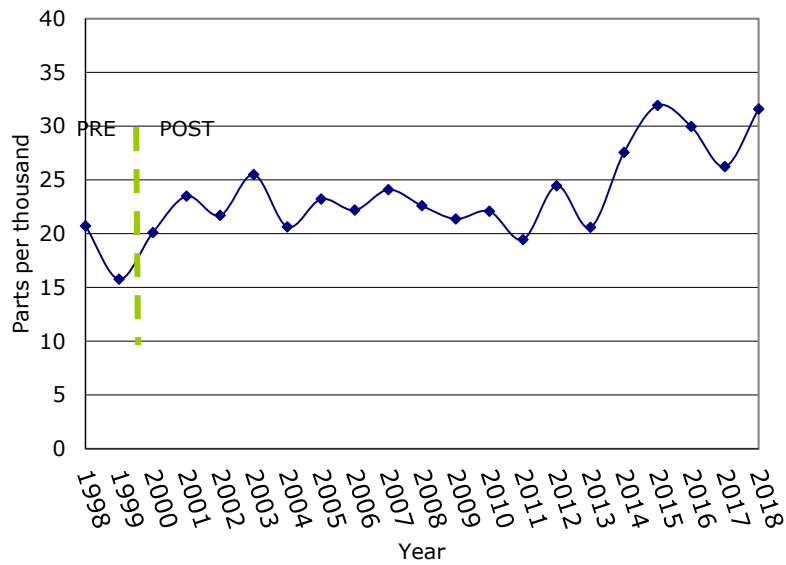

Av. Phrag Ht vs Salinity T4 Conomo Pt. Essex 2009-2018

Conomo Point Essex 1998-2018 Average Salinity vs. Depth pre and post restoration

Conomo Point, Essex 1998-2018 Average Salinity vs. Season and Well Depth

Conomo Point, Essex 1998-2018 Average Annual Salinity (not including reference transects)

Average Salinity Conomo Point Essex Vs. Treatment