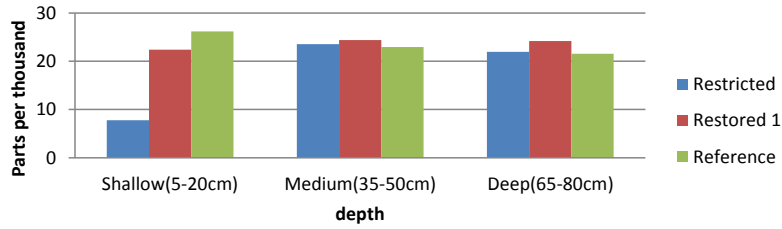

Av. Phrag Ht vs Salinity T4 Conomo Pt. Essex 2009-2018

Conomo Point Essex 1998-2018 Average Salinity vs. Depth pre and post restoration

Conomo Point, Essex 1998-2018 Average Salinity vs. Season and Well Depth