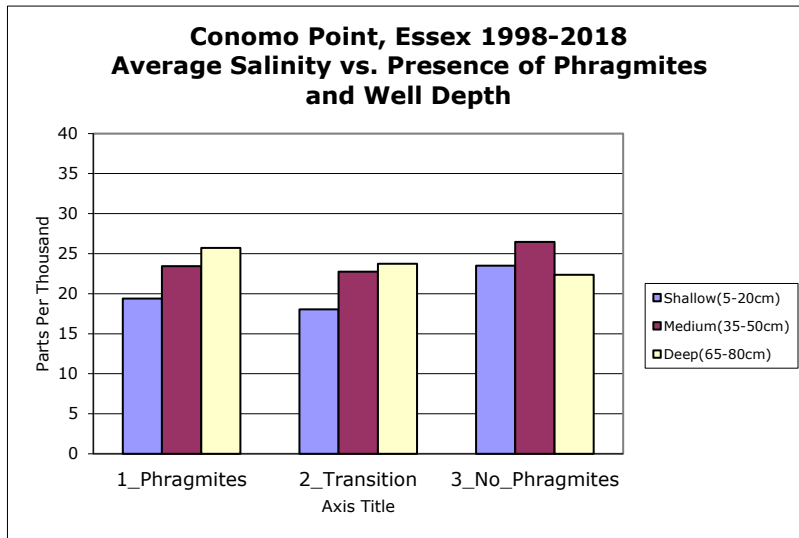

Av. Phrag Ht vs Salinity T4 Conomo Pt. Essex 2009-2018

Conomo Point Essex 1998-2018 Average Salinity vs. Depth pre and post restoration

Conomo Point, Essex 1998-2018 Average Salinity vs. Season and Well Depth