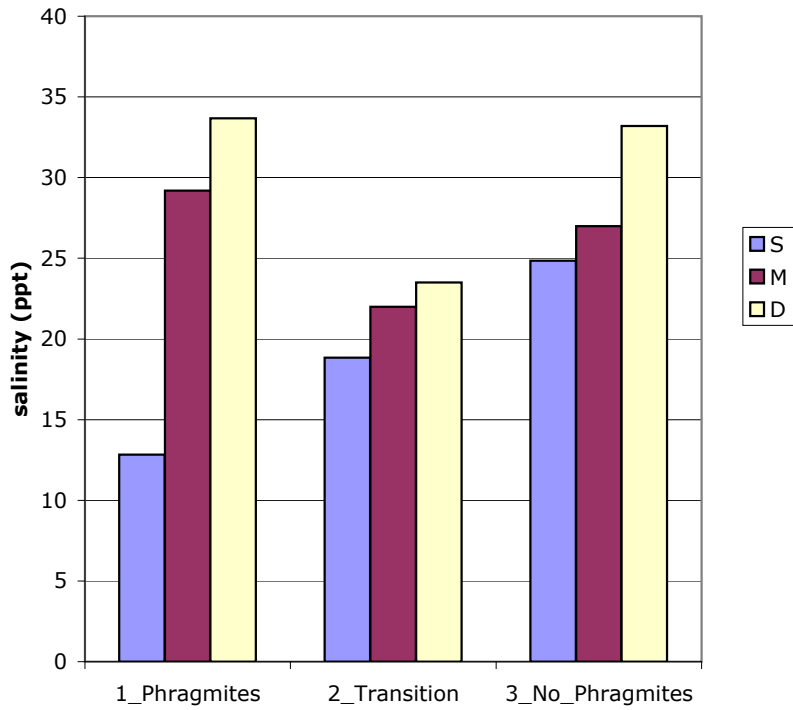

**Belle Isle 2005**  
**Average salinity vs. depth**

**Belle Isle 2005**  
**Average salinity vs. presence of Phragmites**

**Belle Isle 2005**  
**Average salinity vs. Presence of Phragmites**  
**and Well Depth**

**Belle Isle 2005 Average Seasonal Salinity**