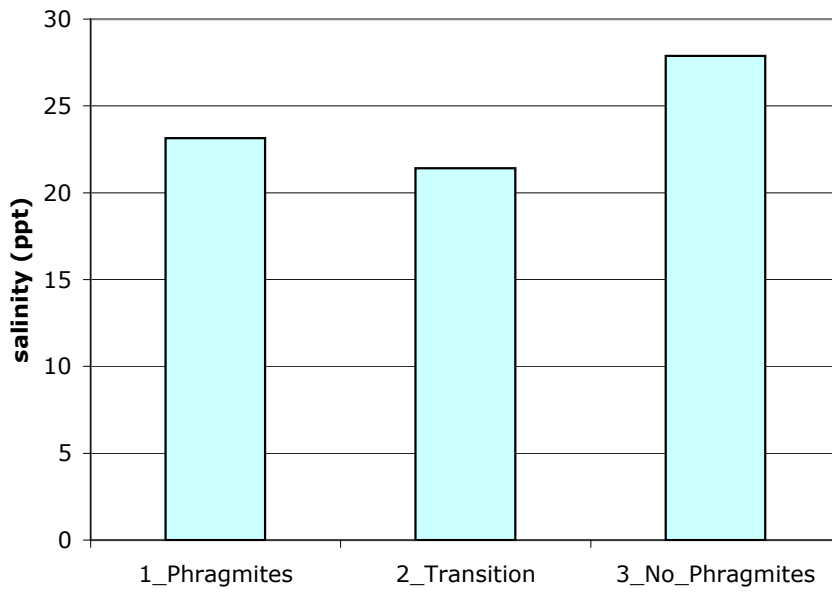

**Belle Isle 2005**  
**Average salinity vs. depth**

**Belle Isle 2005**  
**Average salinity vs. presence of Phragmites**

**Belle Isle 2005**  
**Average salinity vs. Presence of Phragmites**  
**and Well Depth**

**Belle Isle 2005 Average Seasonal Salinity**