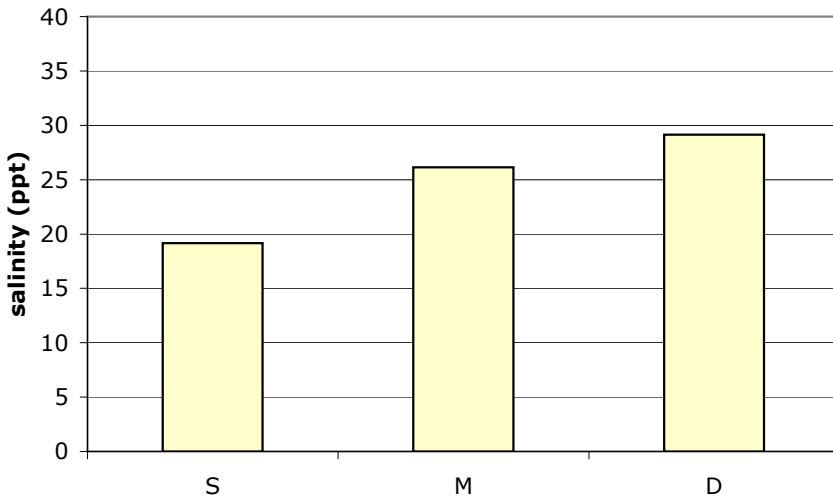

**Belle Isle 2005**  
**Average salinity vs. depth**

**Belle Isle 2005**  
**Average salinity vs. presence of Phragmites**

**Belle Isle 2005**  
**Average salinity vs. Presence of Phragmites**  
**and Well Depth**

**Belle Isle 2005 Average Seasonal Salinity**