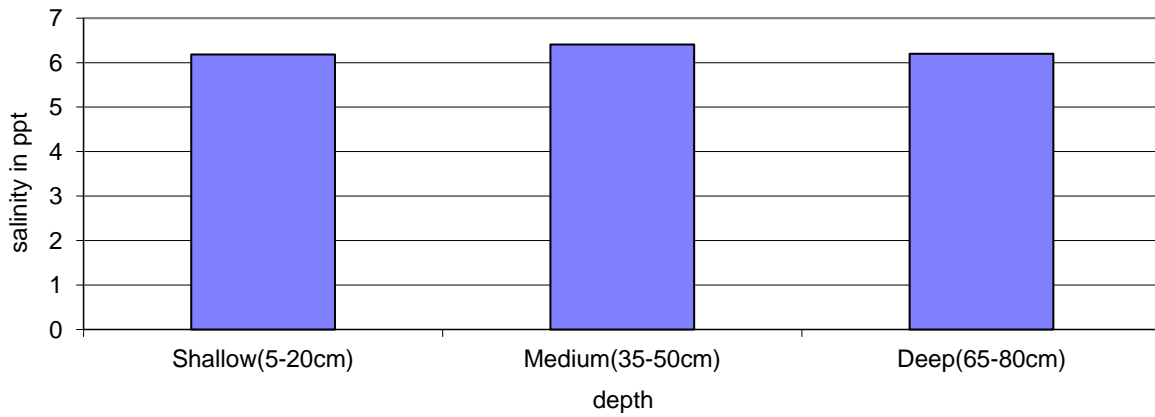

Salisbury RR bed 1998-2018 Average Salinity Vs. well location

Average Salinity in Salisbury by depth 1998-2018

Av Phragmites Ht vs Salinity RR Bed Salisbury, T1

Average Phragmites ht vs Salinity, RR Bed T3 Salisbury