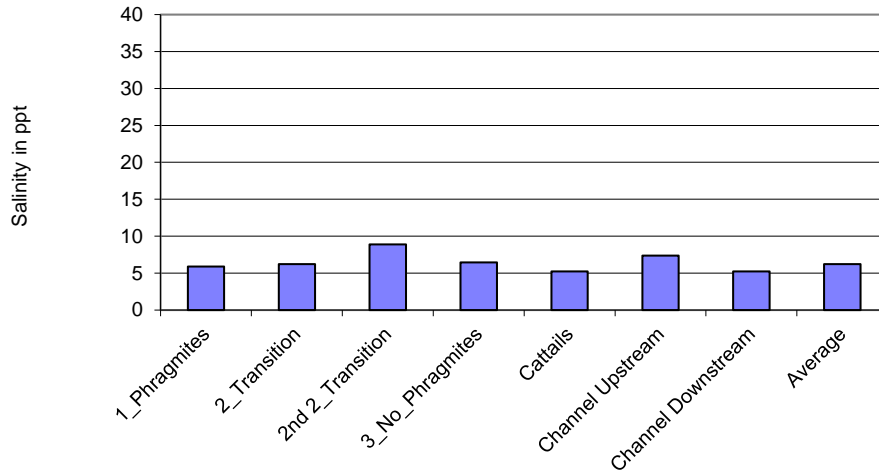

Salisbury RR bed 1998-2018 Average Salinity Vs. well location

Average Salinity in Salisbury by depth 1998-2018

Av Phragmites Ht vs Salinity RR Bed Salisbury, T1

Average Phragmites ht vs Salinity, RR Bed T3 Salisbury