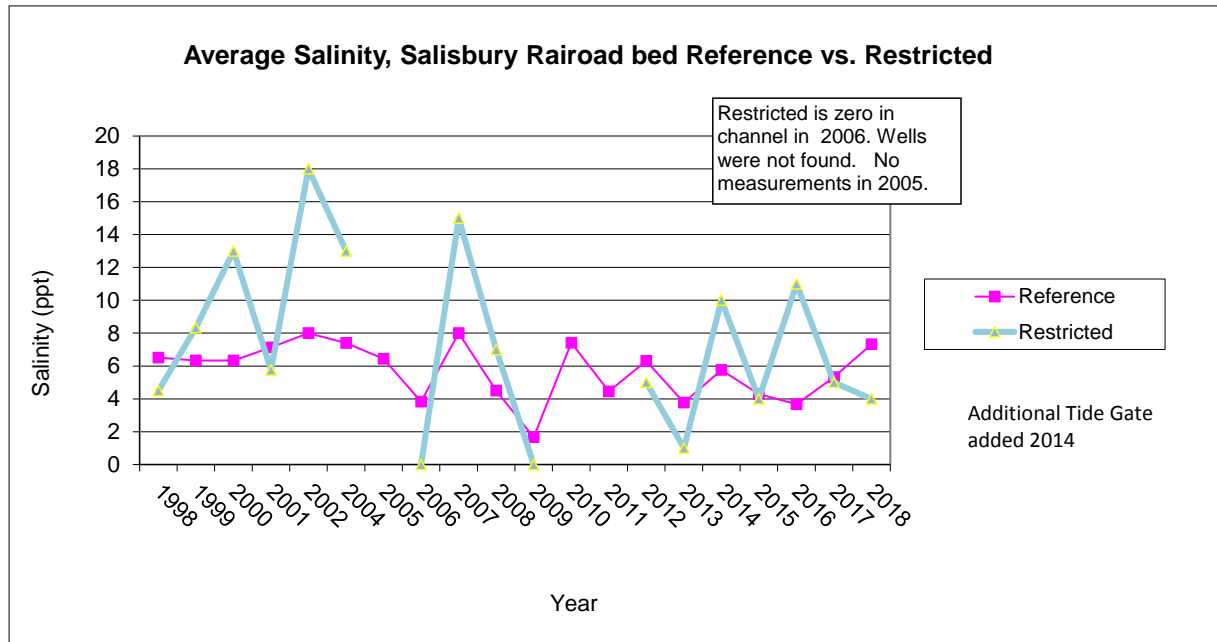

Salisbury RR bed 1998-2018 Average Salinity Vs. well location

Average Salinity in Salisbury by depth 1998-2018

Av Phragmites Ht vs Salinity RR Bed Salisbury, T1

Average Phragmites ht vs Salinity, RR Bed T3 Salisbury