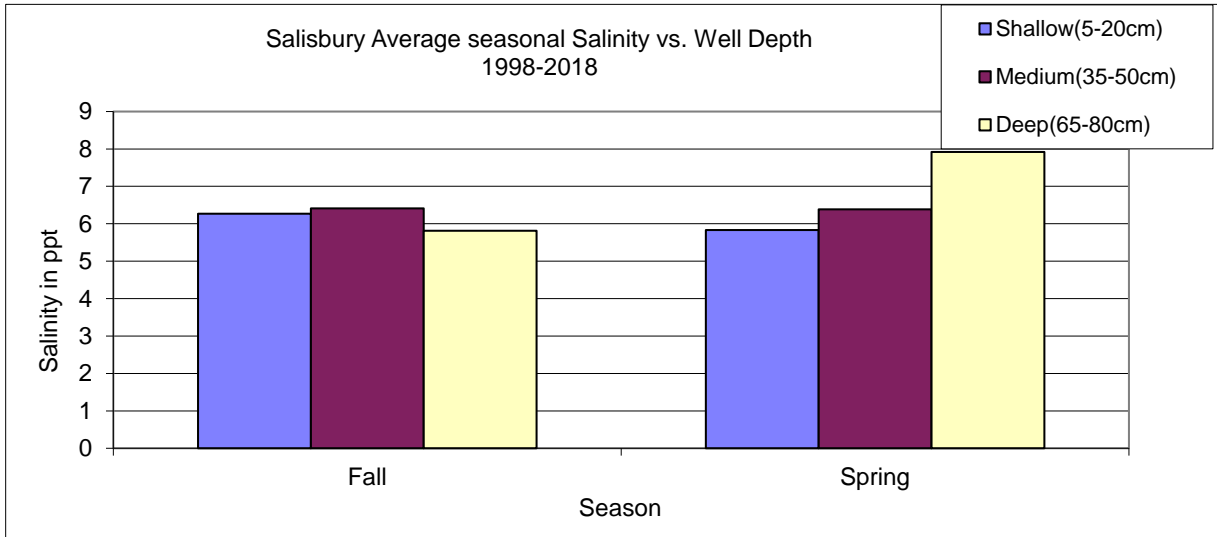

Salisbury RR bed 1998-2018 Average Salinity Vs. well location

Average Salinity in Salisbury by depth 1998-2018

Av Phragmites Ht vs Salinity RR Bed Salisbury, T1

Average Phragmites ht vs Salinity, RR Bed T3 Salisbury