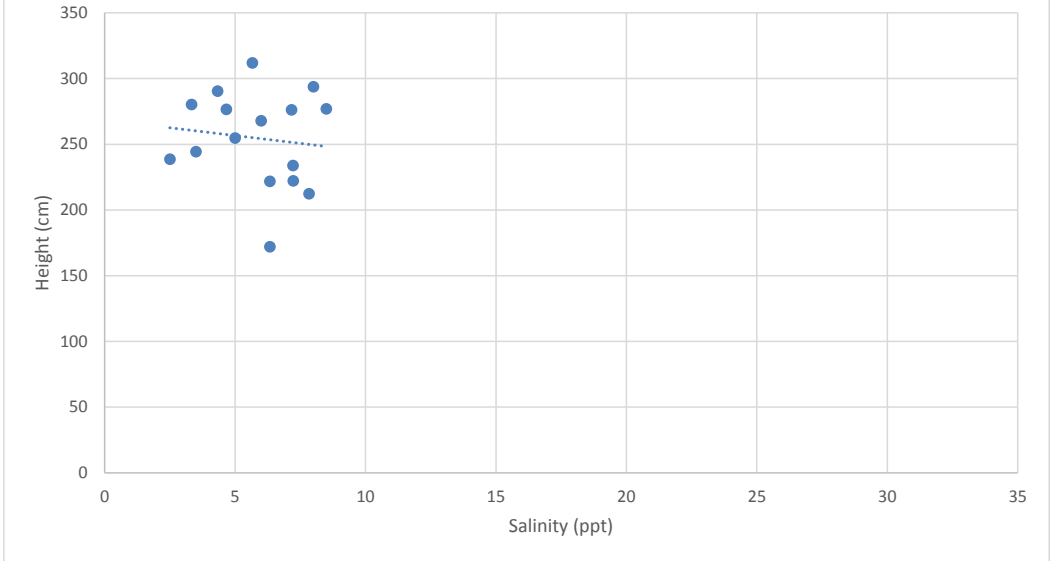

Salisbury RR bed 1998-2018 Average Salinity Vs. well location

Average Salinity in Salisbury by depth 1998-2018

Av Phragmites Ht vs Salinity RR Bed Salisbury, T1

Average Phragmites ht vs Salinity, RR Bed T3 Salisbury