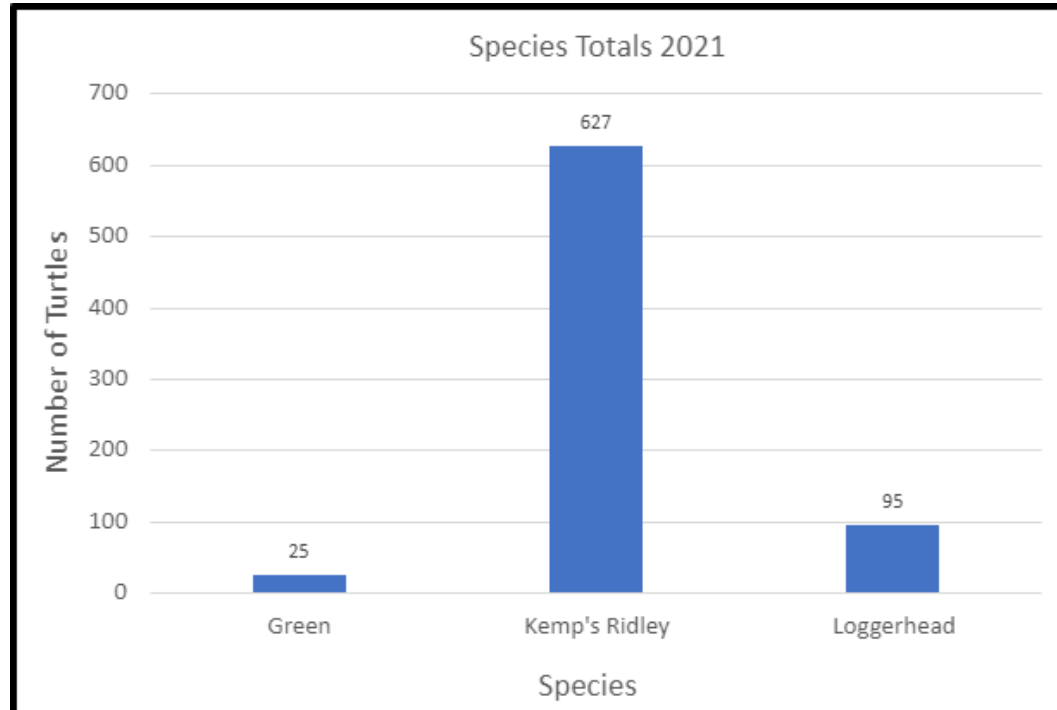

### Cold Stunned Sea Turtle Strandings by Year (1979 -2021)

■ Kemp's Ridley ■ Loggerhead ■ Green ■ Hybrid ■ Unknown

## 2021 Cold Stunned Sea Turtle Totals by Town

Alive/Dead Strandings by Day