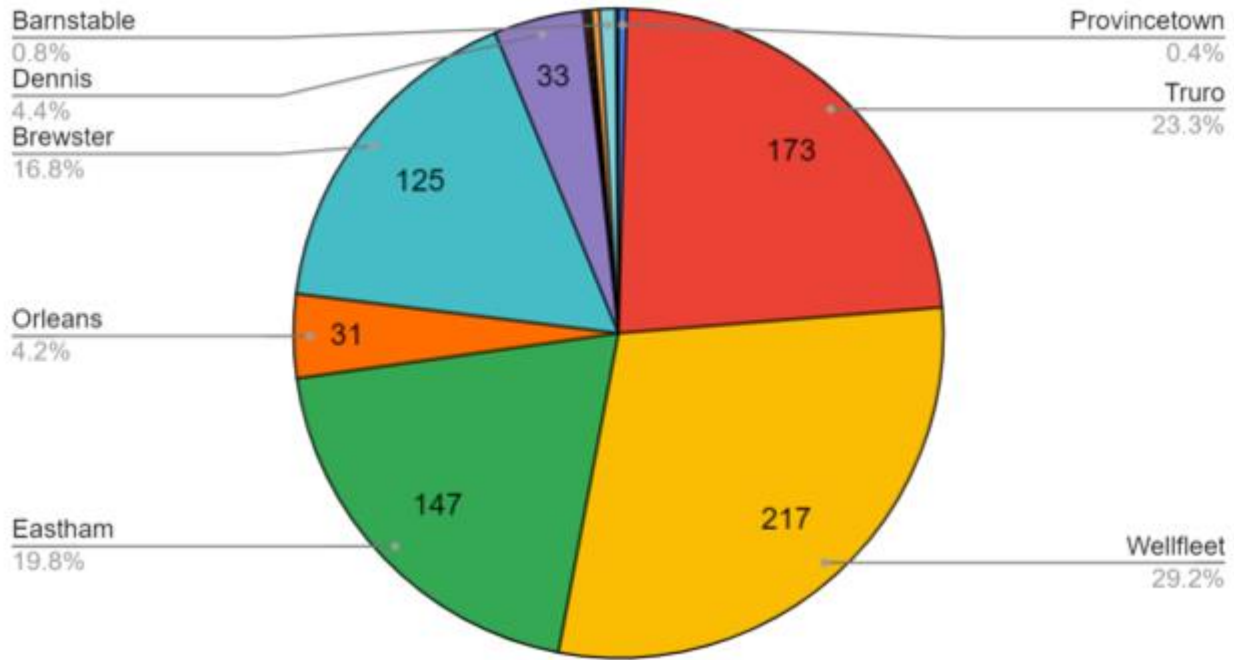

### Cold Stunned Sea Turtle Strandings by Year (1979 -2021)

■ Kemp's Ridley ■ Loggerhead ■ Green ■ Hybrid ■ Unknown

## 2021 Cold Stunned Sea Turtle Totals by Town

Alive/Dead Strandings by Day