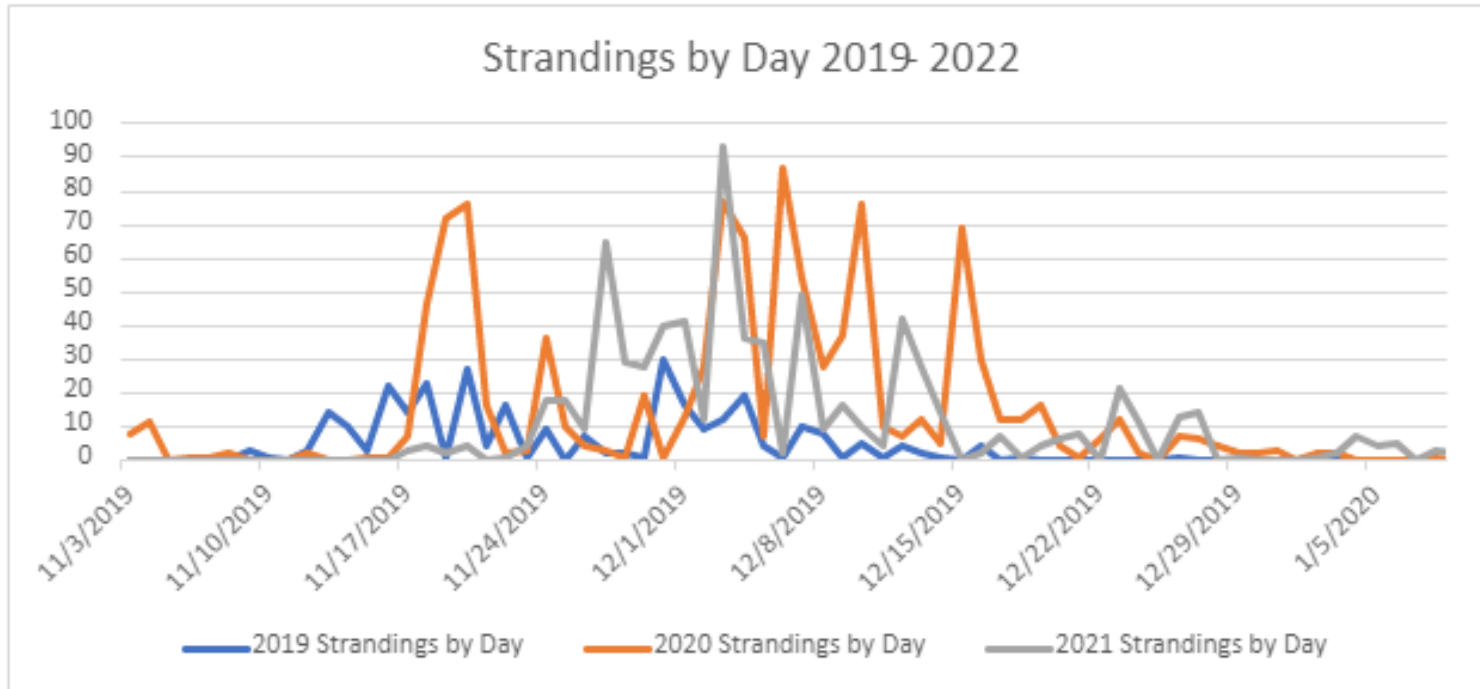

### Cold Stunned Sea Turtle Strandings by Year (1979 -2021)

■ Kemp's Ridley ■ Loggerhead ■ Green ■ Hybrid ■ Unknown

## 2021 Cold Stunned Sea Turtle Totals by Town

Alive/Dead Strandings by Day