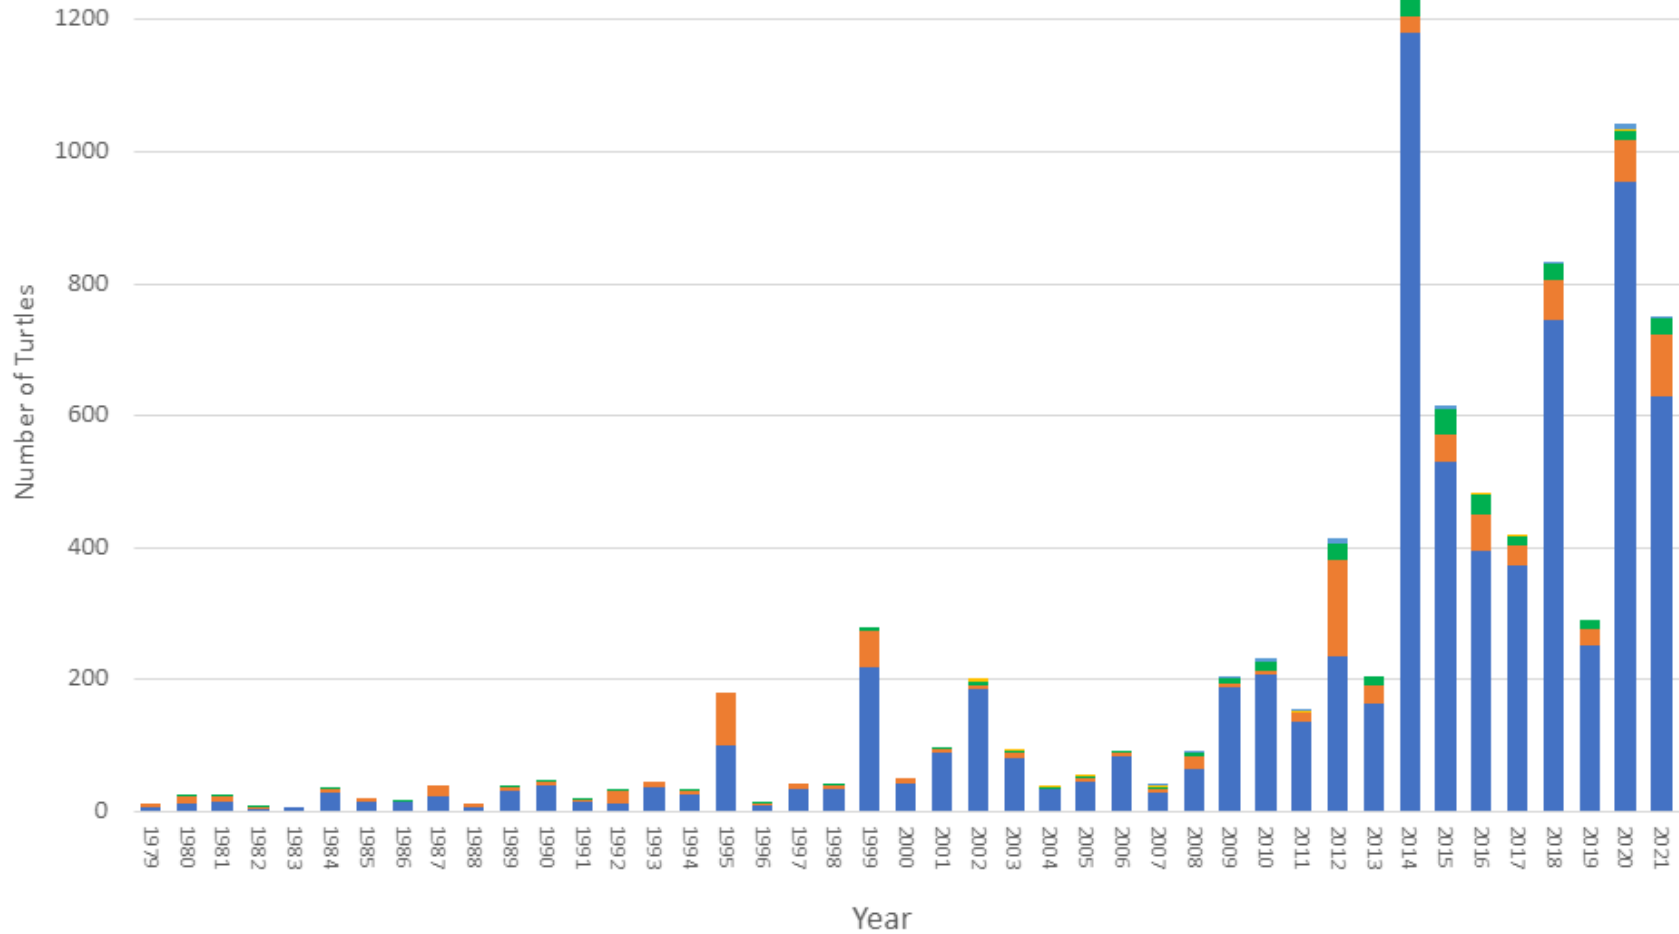

### Cold Stunned Sea Turtle Strandings by Year (1979 -2021)

■ Kemp's Ridley ■ Loggerhead ■ Green ■ Hybrid ■ Unknown

## 2021 Cold Stunned Sea Turtle Totals by Town

Alive/Dead Strandings by Day