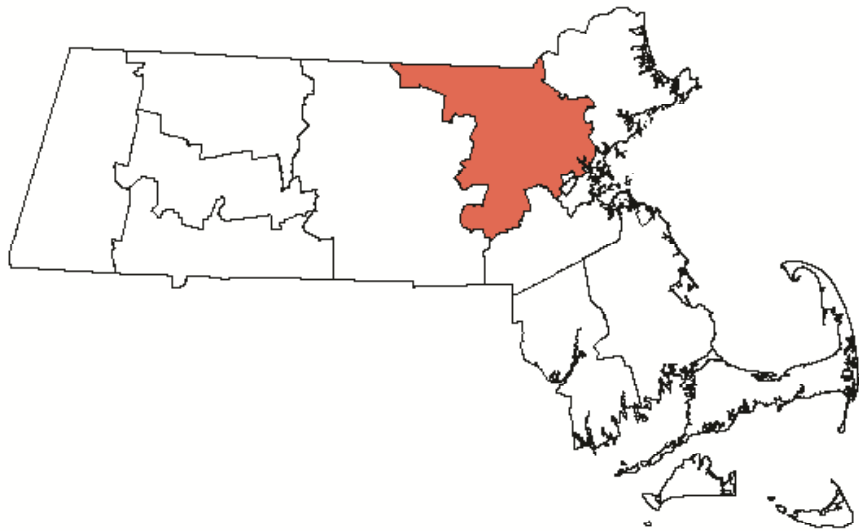

Mass Audubon bird·a·thon

2022

Middlesex County Bird List

Par Value: 146

Taxonomic Order

Towns and Cities in Middlesex County:

Acton	Littleton	Wayland
Arlington	Lowell	Westford
Ashby	Malden	Weston
Ashland	Marlborough	Wilmington
Ayer	Maynard	Winchester
Bedford	Medford	Woburn
Belmont	Melrose	
Billerica	Natick	
Boxborough	Newton	
Burlington	North Reading	
Cambridge	Pepperell	
Carlisle	Reading	
Chelmsford	Sherborn	
Concord	Shirley	
Dracut	Somerville	
Dunstable	Stoneham	
Everett	Stow	
Framingham	Sudbury	
Groton	Tewksbury	
Holliston	Townsend	
Hopkinton	Tyngsborough	
Hudson	Wakefield	
Lexington	Waltham	
Lincoln	Watertown	

(Fold)

Birder name(s)

☐ Canada Goose	☐ Semipalmated Plover	☐ Glossy Ibis
☐ Mute Swan	☐ Upland Sandpiper	☐ Turkey Vulture
☐ Wood Duck	☐ Least Sandpiper	☐ Osprey
☐ Gadwall	☐ Semipalmated Sandpiper	☐ Sharp-shinned Hawk
☐ Mallard	☐ American Woodcock	☐ Cooper's Hawk
☐ American Black Duck	☐ Spotted Sandpiper	☐ Bald Eagle
☐ Greater Scaup	☐ Solitary Sandpiper	☐ Red-shouldered Hawk
☐ Wild Turkey	☐ Lesser Yellowlegs	☐ Broad-winged Hawk
☐ Rock Pigeon	☐ Greater Yellowlegs	☐ Red-tailed Hawk
☐ Mourning Dove	☐ Ring-billed Gull	☐ Eastern Screech-Owl
☐ Yellow-billed Cuckoo	☐ Herring Gull	☐ Great Horned Owl
☐ Black-billed Cuckoo	☐ Great Black-backed Gull	☐ Barred Owl
☐ Eastern Whip-poor-will	☐ Double-crested Cormorant	☐ Northern Saw-whet Owl
☐ Chimney Swift	☐ Great Blue Heron	☐ Belted Kingfisher
☐ Ruby-throated Hummingbird	☐ Great Egret	☐ Red-bellied Woodpecker
☐ Virginia Rail	☐ Green Heron	☐ Yellow-bellied Sapsucker
☐ Sora	☐ Black-crowned Night-Heron	
☐ Killdeer