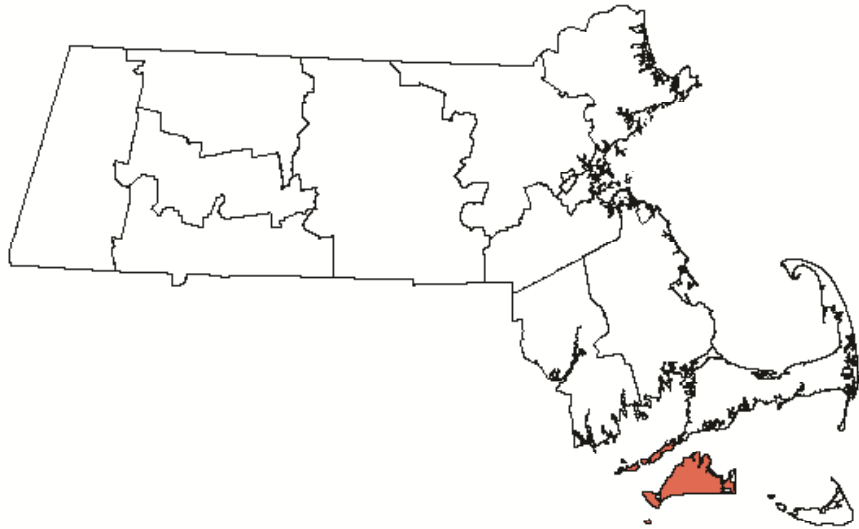

Towns and Cities in Dukes County:

- Aquinnah
- Chilmark
- Edgartown
- Gosnold
- Oak Bluffs
- Tisbury
- West Tisbury

(Fold)