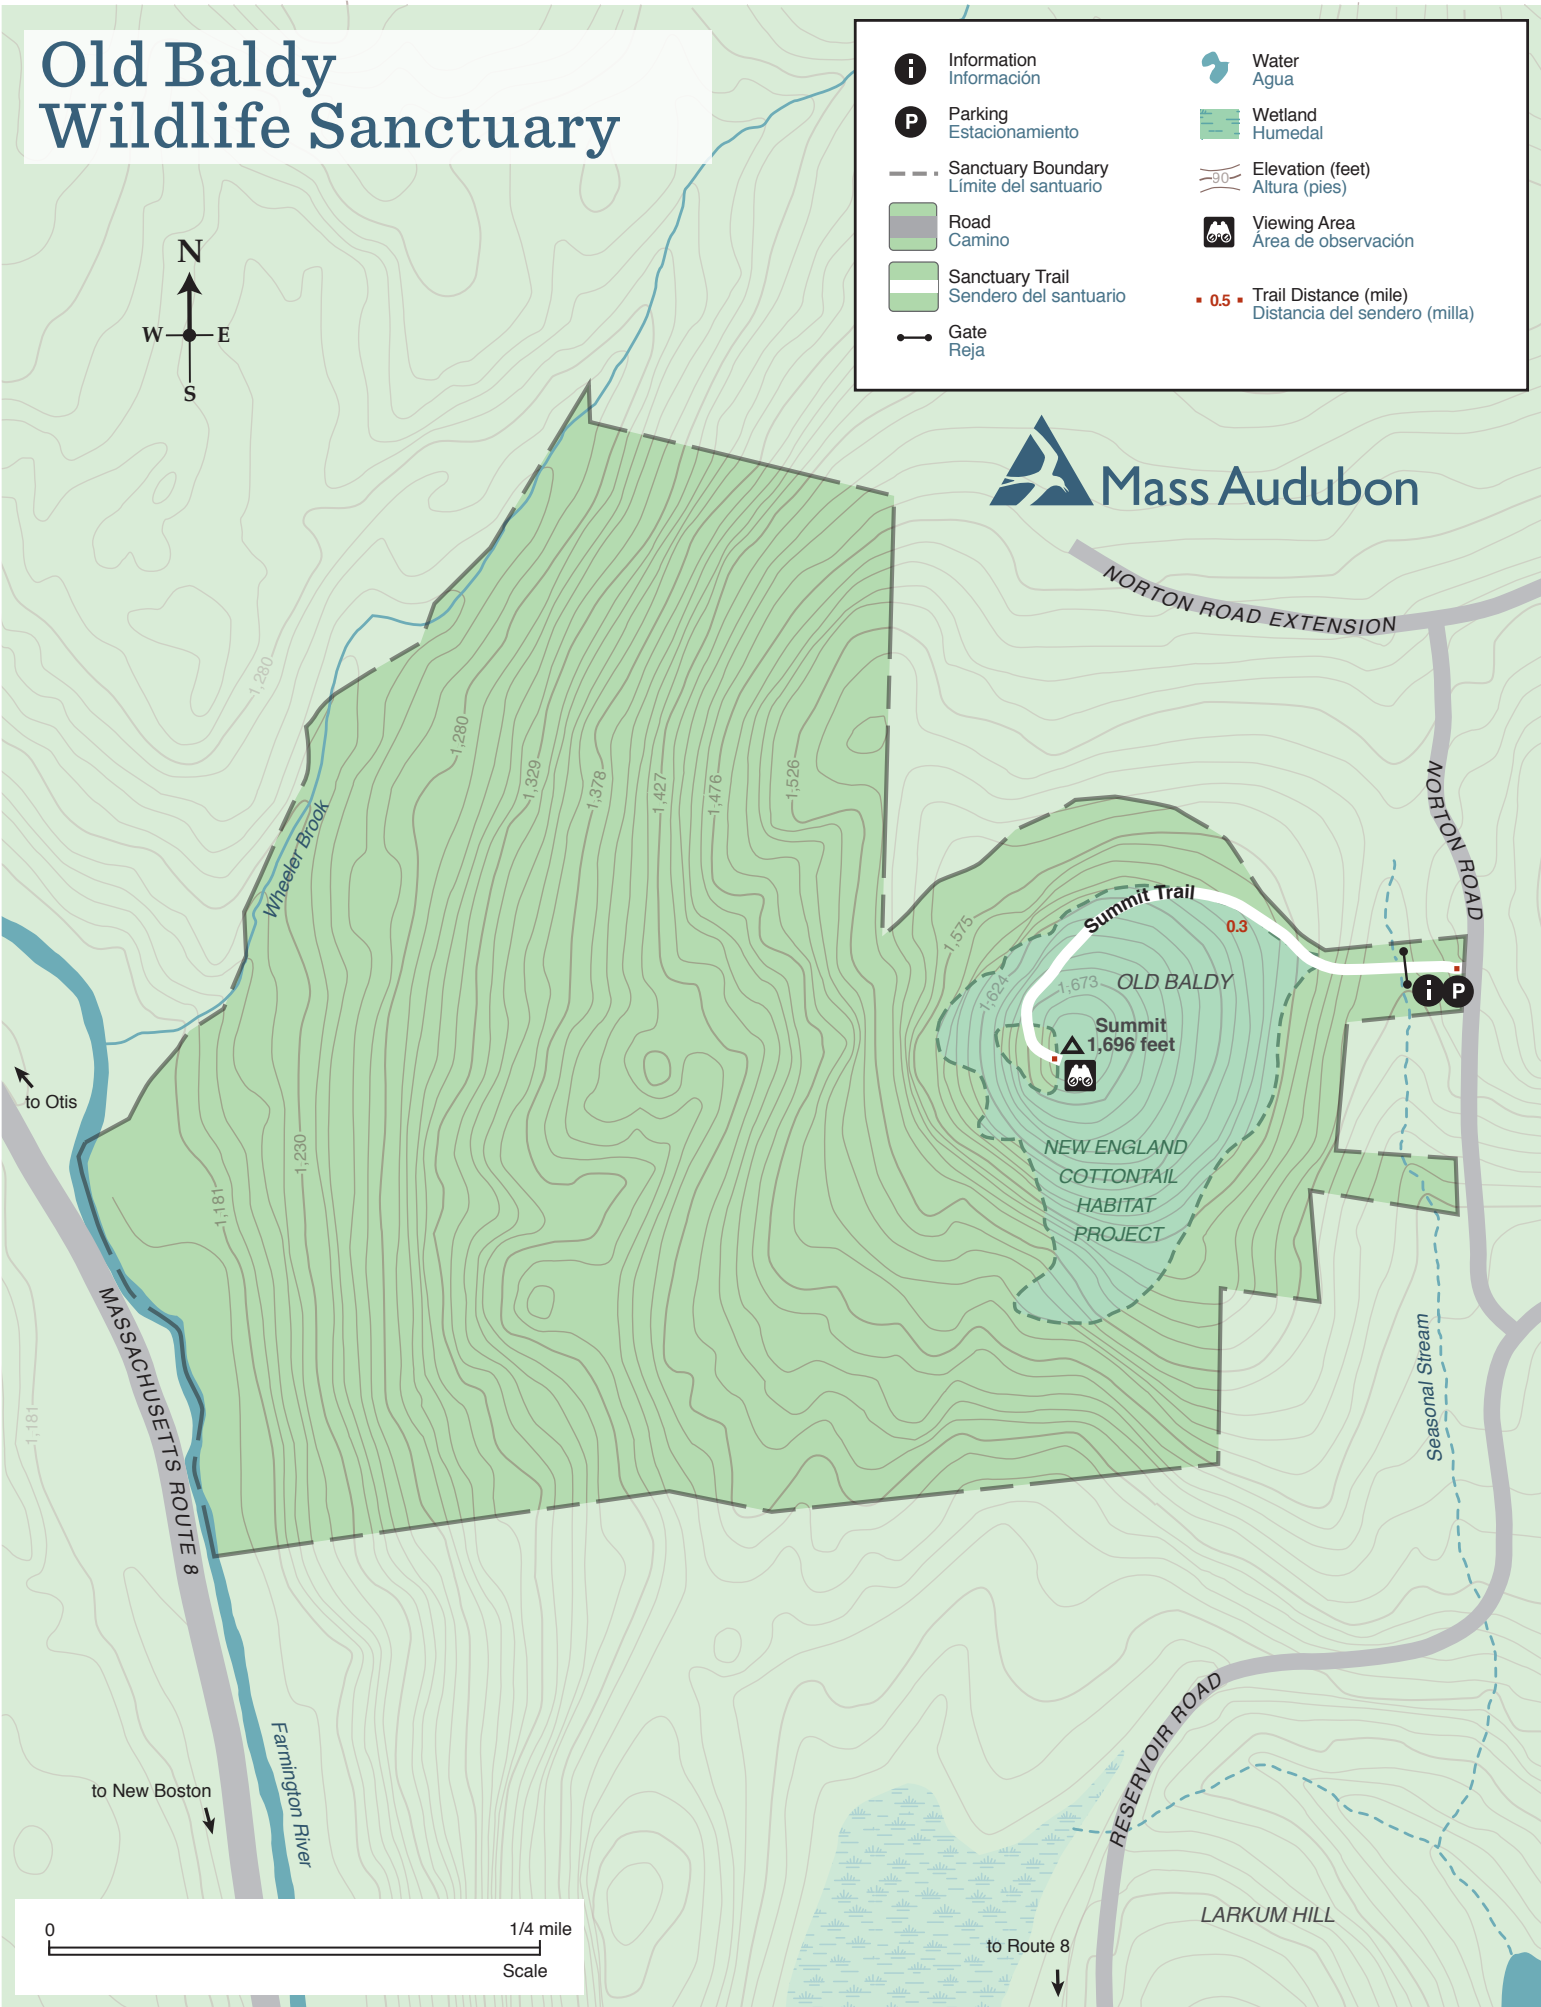

Old Baldy Wildlife Sanctuary

	Information Información		Water Agua
	Parking Estacionamiento		Wetland Humedal
	Sanctuary Boundary Limite del santuario		Elevation (feet) Altura (pies)
	Road Camino		Viewing Area Área de observación
	Sanctuary Trail Sendero del santuario		Trail Distance (mile) Distancia del sendero (milla)
	Gate Reja		

to Otis

MASACHUSETTS ROUTE 8

to New Boston

Farmington River

NORTON ROAD EXTENSION

NORTON ROAD

Summit Trail 0.3

OLD BALDY

Summit 1,696 feet

NEW ENGLAND COTTONTAIL HABITAT PROJECT

Seasonal Stream

RESERVOIR ROAD

LARKUM HILL

to Route 8