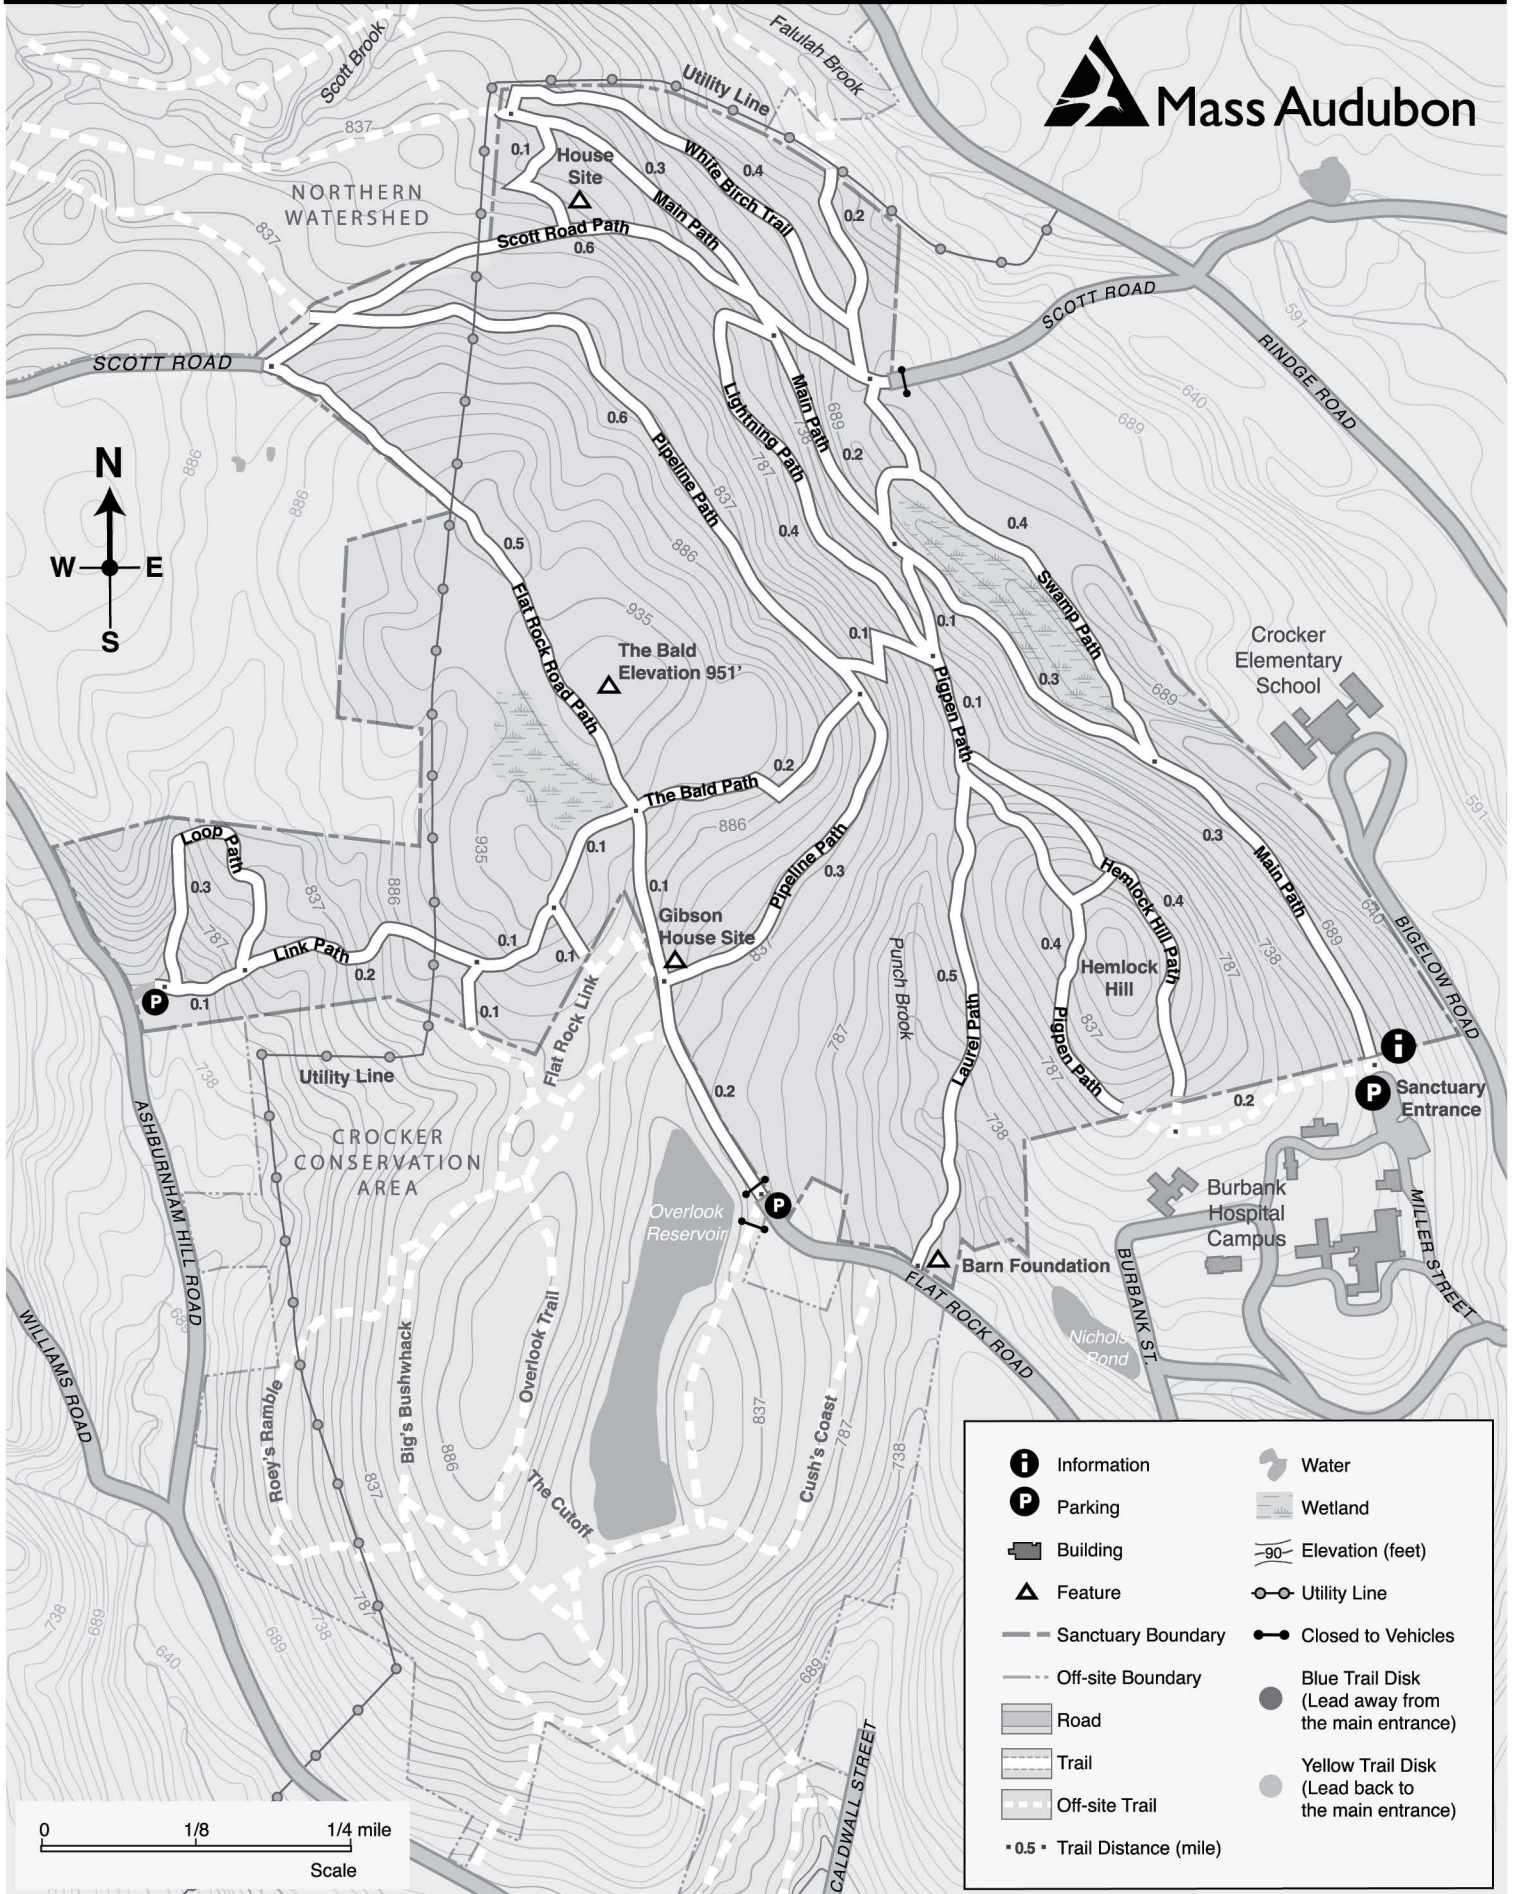

Flat Rock Wildlife Sanctuary

- | | |
|-------------------------------|---|
| Information | Water |
| Parking | Wetland |
| Building | Elevation (feet) |
| Feature | Utility Line |
| Sanctuary Boundary | Closed to Vehicles |
| Off-site Boundary | Blue Trail Disk
(Lead away from the main entrance) |
| Road | Yellow Trail Disk
(Lead back to the main entrance) |
| Trail | |
| Off-site Trail | |
| • 0.5 • Trail Distance (mile) | |