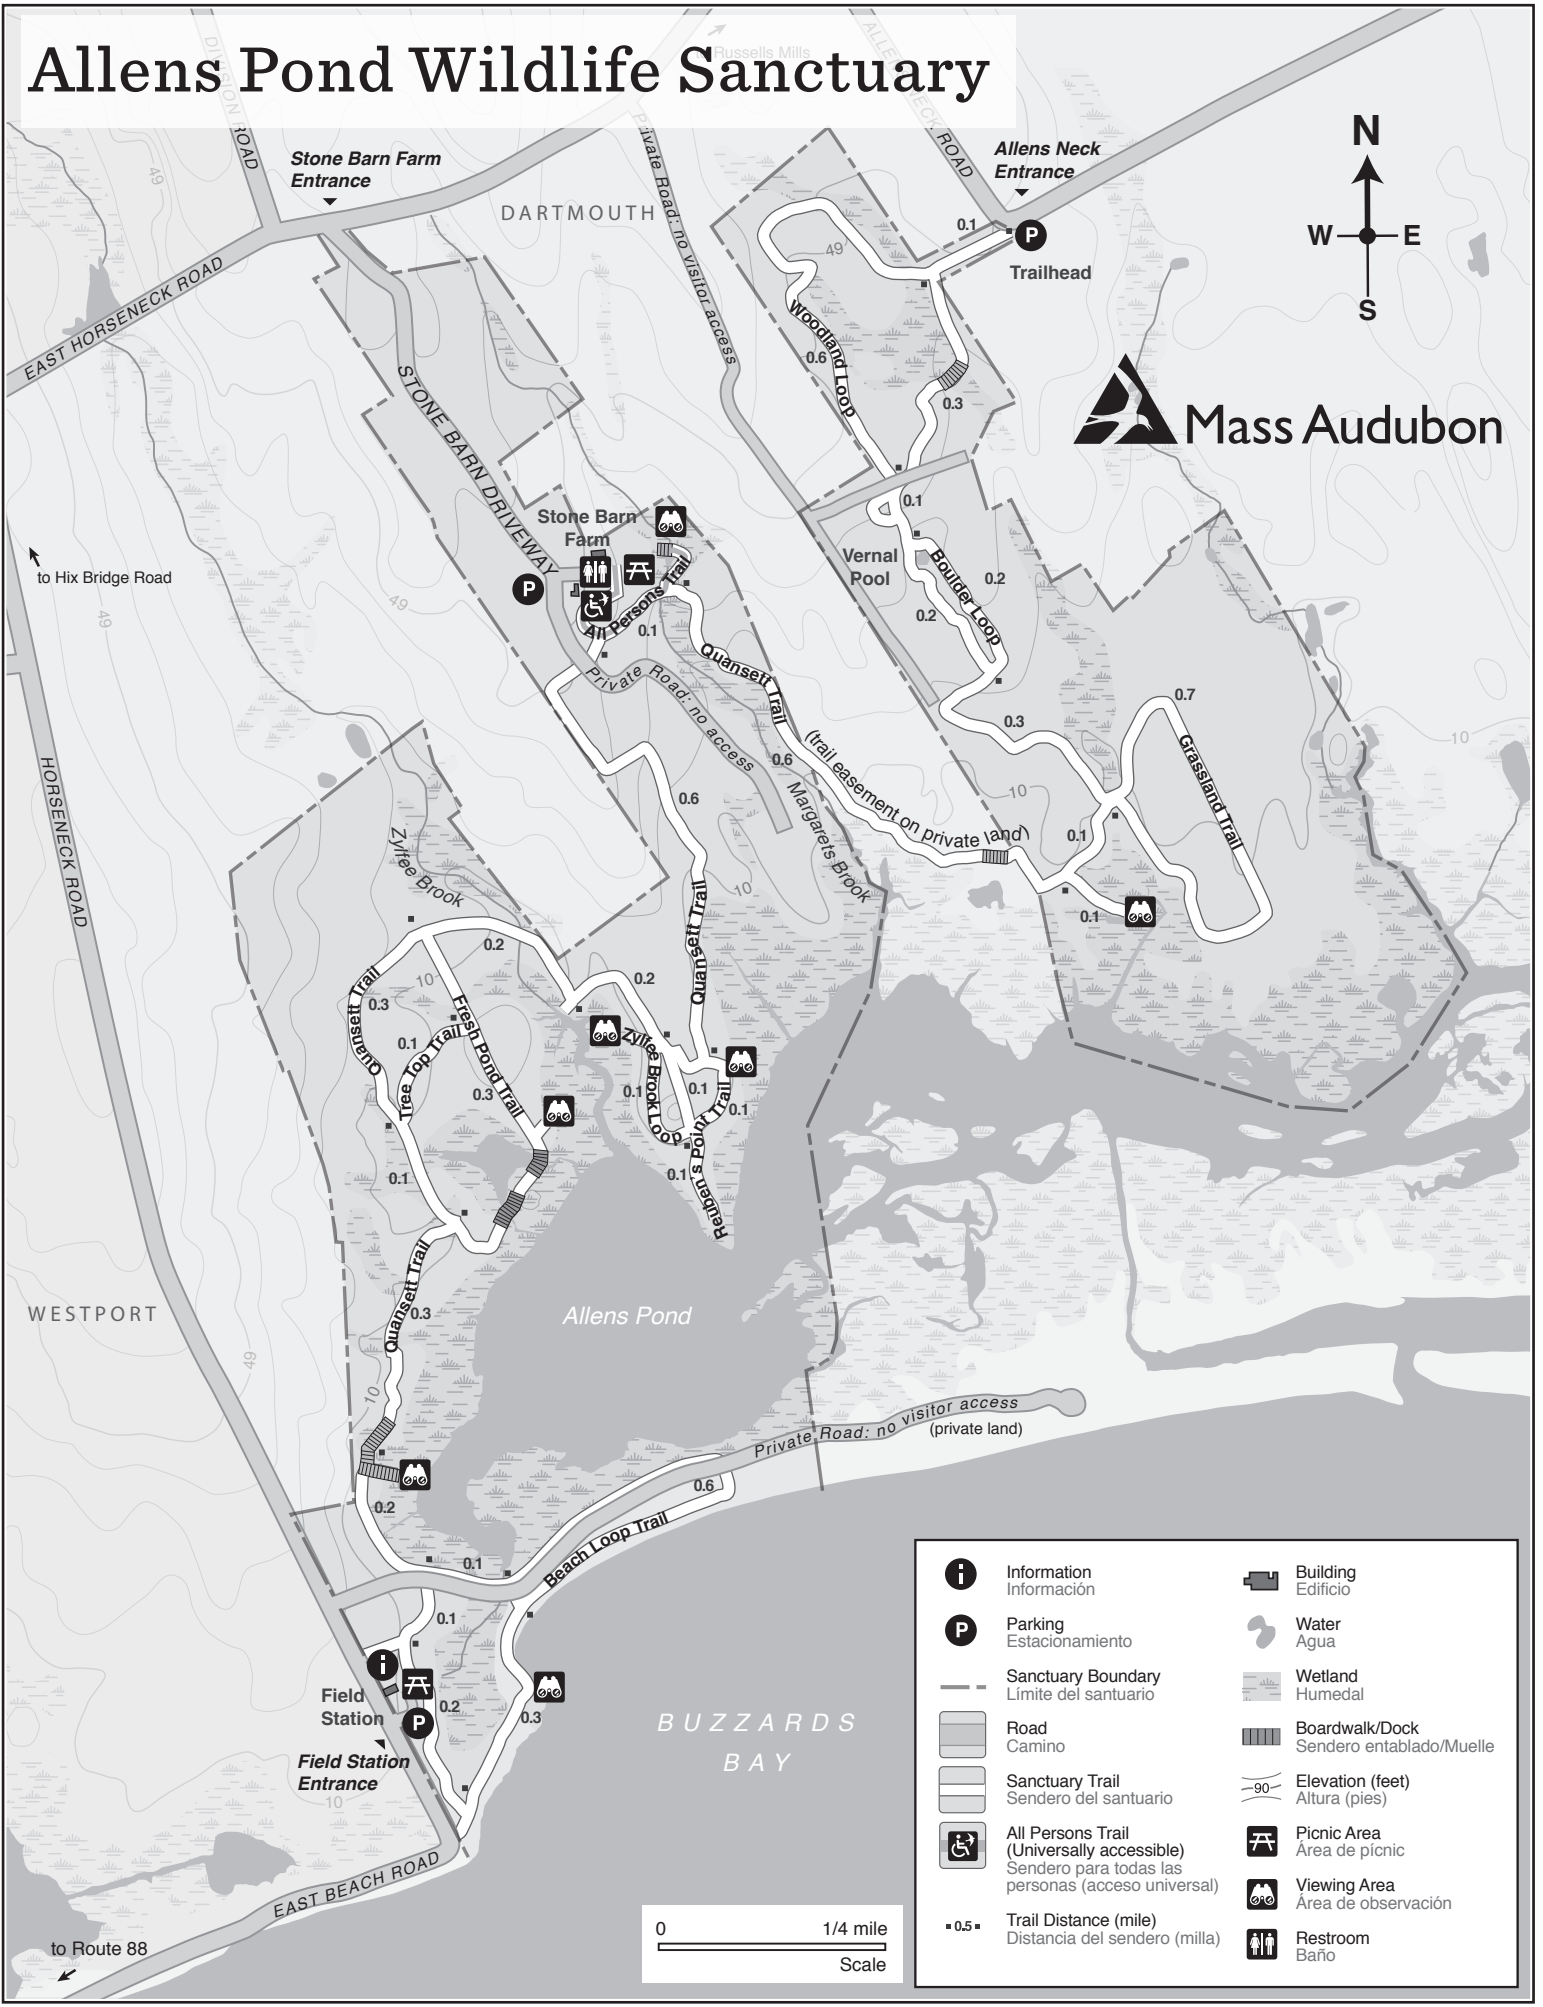

Allens Pond Wildlife Sanctuary

	Information Información		Building Edificio
	Parking Estacionamiento		Water Agua
	Sanctuary Boundary Limite del santuario		Wetland Humedal
	Road Camino		Boardwalk/Dock Sendero entablado/Muelle
	Sanctuary Trail Sendero del santuario		Elevation (feet) Altura (pies)
	All Persons Trail (Universally accessible) Sendero para todas las personas (acceso universal)		Picnic Area Área de picnic
	Trail Distance (mile) Distancia del sendero (milla)		Viewing Area Área de observación
			Restroom Baño

Stone Barn Farm Entrance

Field Station
Field Station Entrance

EAST BEACH ROAD

HORSENECK ROAD

EAST HORSENECK ROAD

DIVISION ROAD

Private Road: no visitor access

ALLEY BECK ROAD

Rehoboth's Point Trail

Rehoboth's Point Trail

Beach Loop Trail

Beach Loop Trail

Beach Loop Trail

Beach Loop Trail

Beach Loop Trail

Beach Loop Trail

Beach Loop Trail

Beach Loop Trail