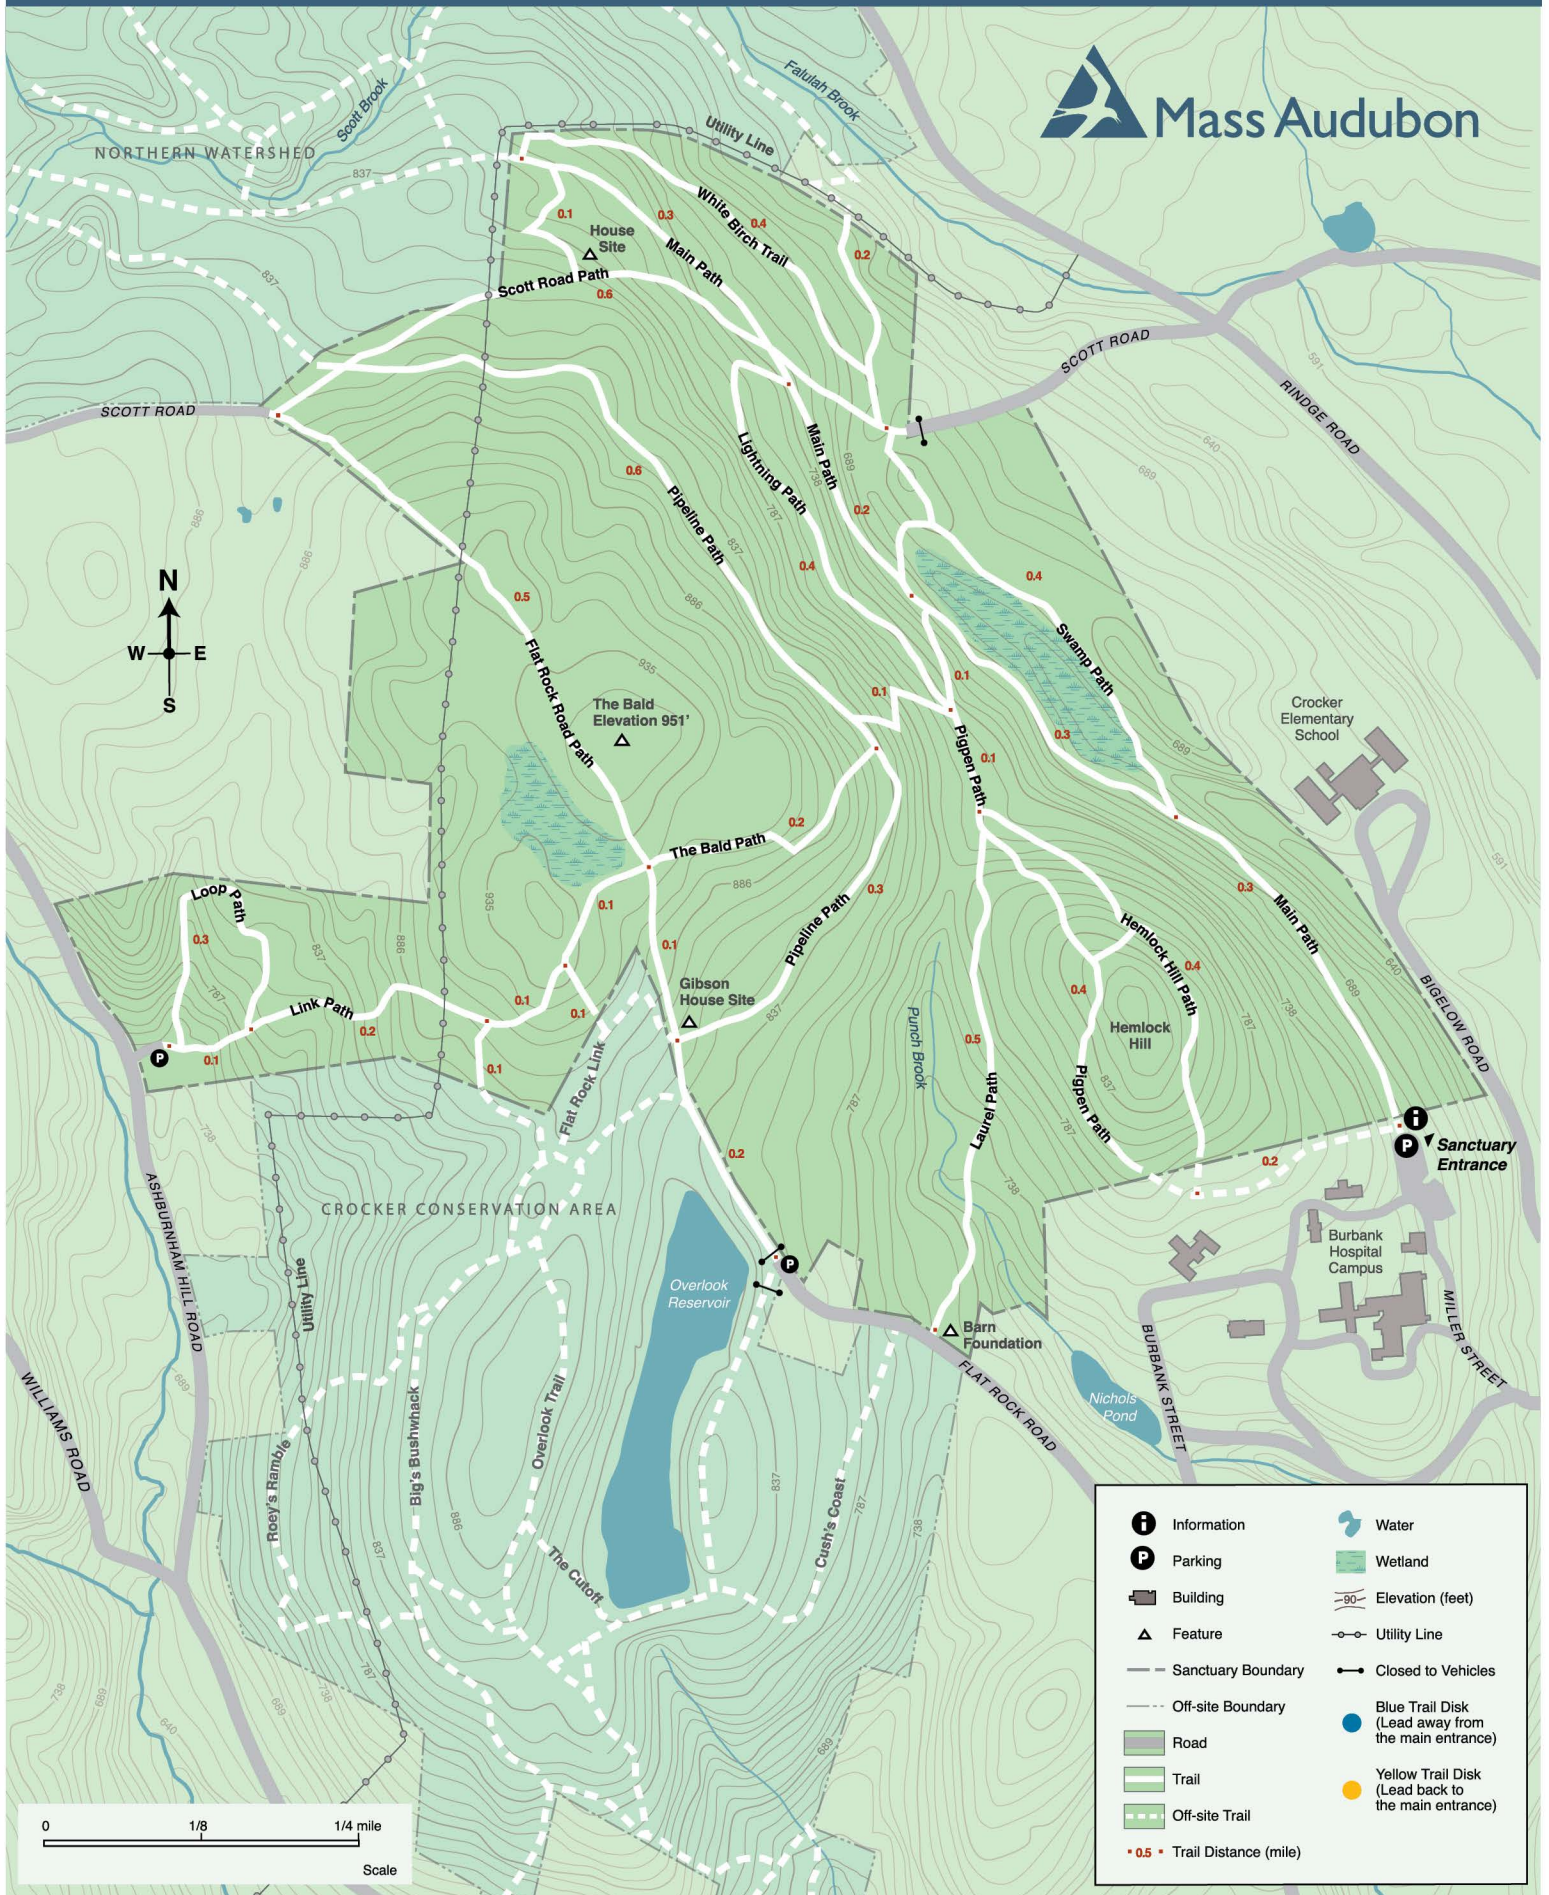

Flat Rock Wildlife Sanctuary

- | | |
|-----------------------|--|
| Information | Water |
| Parking | Wetland |
| Building | Elevation (feet) |
| Feature | Utility Line |
| Sanctuary Boundary | Closed to Vehicles |
| Off-site Boundary | Blue Trail Disk (Lead away from the main entrance) |
| Road | Yellow Trail Disk (Lead back to the main entrance) |
| Trail | |
| Off-site Trail | |
| Trail Distance (mile) | |