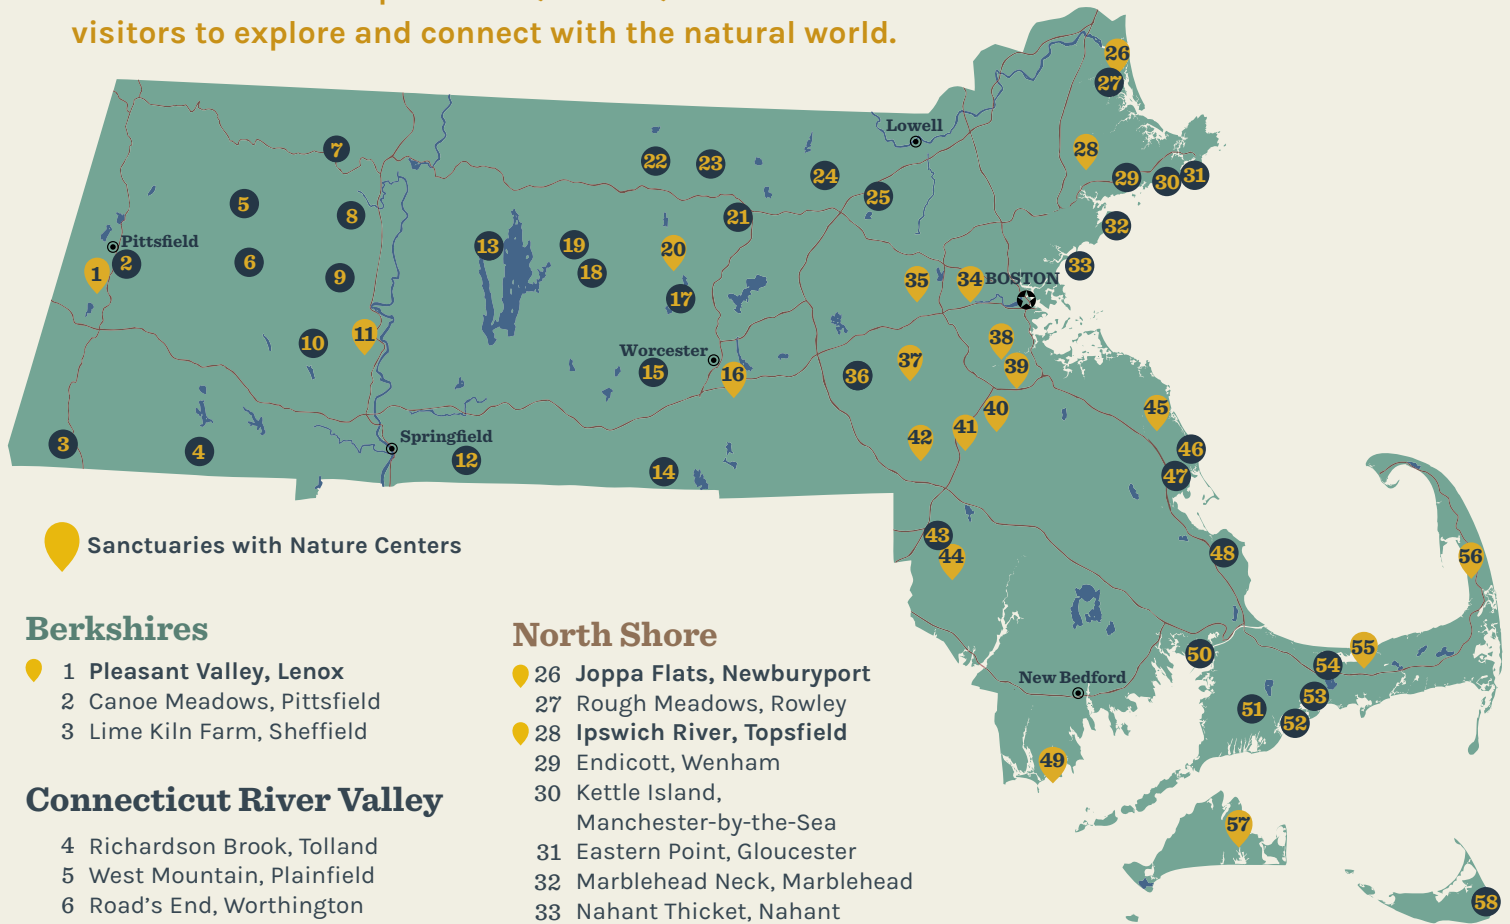

 Sanctuaries with Nature Centers

Berkshires

- 1 Pleasant Valley, Lenox
- 2 Canoe Meadows, Pittsfield
- 3 Lime Kiln Farm, Sheffield

Connecticut River Valley

- 4 Richardson Brook, Tolland
- 5 West Mountain, Plainfield
- 6 Road's End, Worthington
- 7 High Ledges, Shelburne
- 8 Conway Hills, Conway
- 9 Graves Farm, Williamsburg & Whately
- 10 Lynes Woods, Westhampton
- 11 Arcadia, Easthampton & Northampton
- 12 Laughing Brook, Hampden

North Shore

- 26 Joppa Flats, Newburyport
- 27 Rough Meadows, Rowley
- 28 Ipswich River, Topsfield
- 29 Endicott, Wenham
- 30 Kettle Island, Manchester-by-the-Sea
- 31 Eastern Point, Gloucester
- 32 Marblehead Neck, Marblehead
- 33 Nahant Thicket, Nahant

South of Boston

- 43 Attleboro Springs, Attleboro
- 44 Oak Knoll, Attleboro
- 45 North River, Marshfield
- 46 Daniel Webster, Marshfield
- 47 North Hill Marsh, Duxbury
- 48 Tidmarsh, Plymouth
- 49 Allens Pond, Dartmouth & Westport
- 50 Great Neck, Wareham

Cape Cod & the Islands

- 51 Ashumet Holly, Falmouth
- 52 Sampsons Island, Barnstable
- 53 Skunknett River, Barnstable
- 54 Barnstable Great Marsh, Barnstable
- 55 Long Pasture, Barnstable
- 56 Wellfleet Bay, Wellfleet
- 57 Felix Neck, Edgartown
- 58 Sesachacha Heathlands, Nantucket