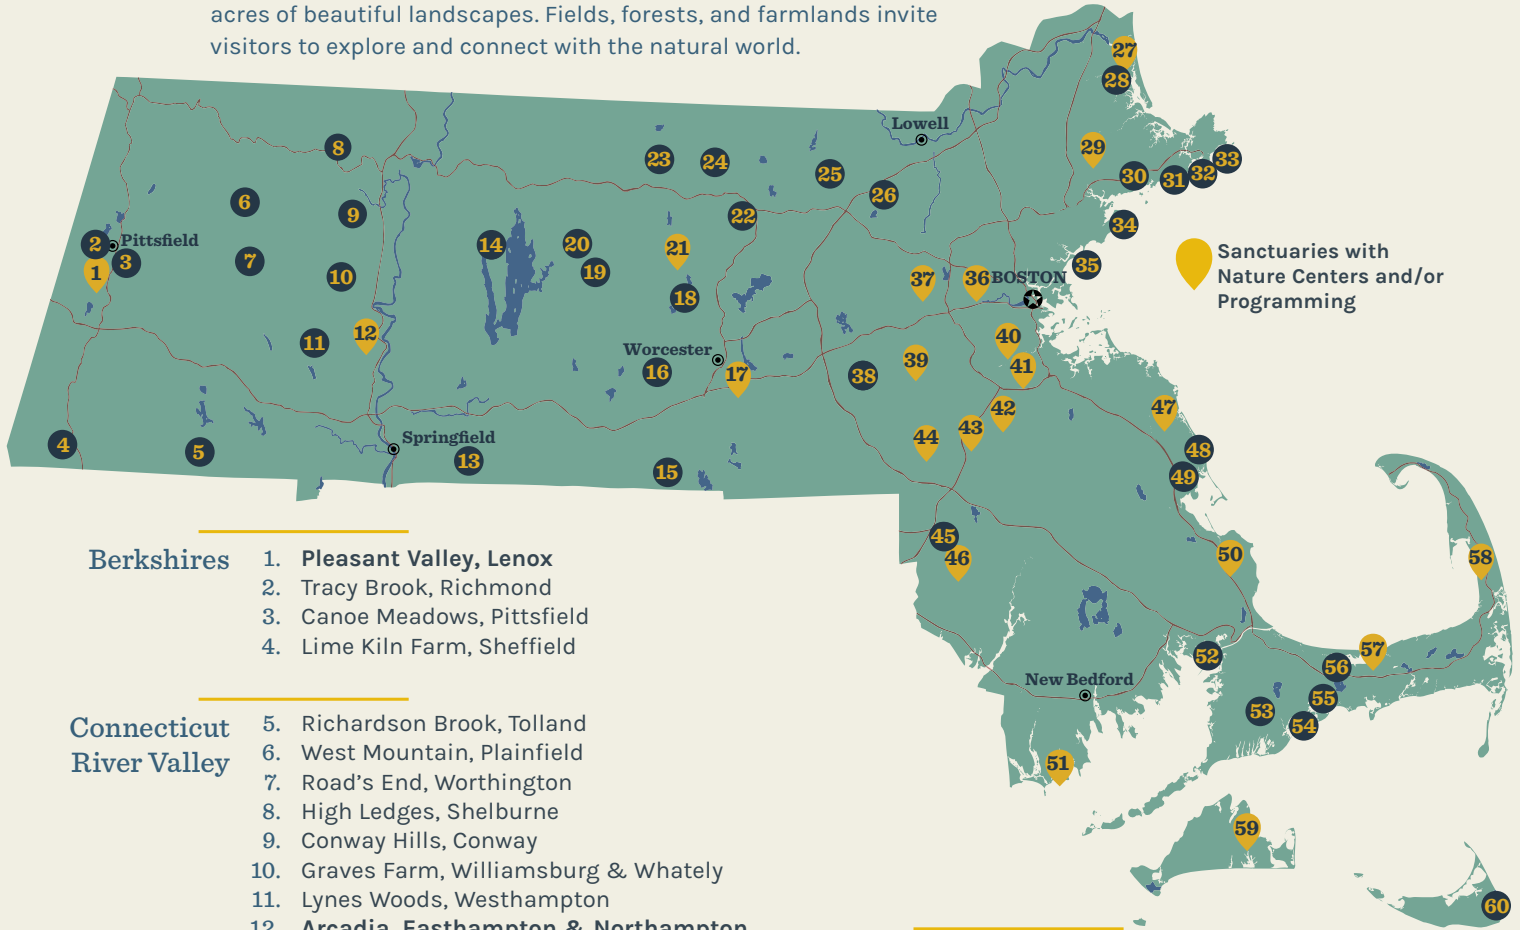

Berkshires

1. Pleasant Valley, Lenox
2. Tracy Brook, Richmond
3. Canoe Meadows, Pittsfield
4. Lime Kiln Farm, Sheffield

Connecticut River Valley

5. Richardson Brook, Tolland
6. West Mountain, Plainfield
7. Road's End, Worthington
8. High Ledges, Shelburne
9. Conway Hills, Conway
10. Graves Farm, Williamsburg & Whately
11. Lynes Woods, Westhampton
12. Arcadia, Easthampton & Northampton
13. Laughing Brook, Hampden

North Shore

27. Joppa Flats, Newburyport
28. Rough Meadows, Rowley
29. Ipswich River, Topsfield
30. Endicott, Wenham
31. Kettle Island, Manchester-by-the-Sea
32. Eastern Point, Gloucester
33. Straitsmouth Island, Rockport
34. Marblehead Neck, Marblehead
35. Nahant Thicket, Nahant

South of Boston

45. Attleboro Springs, Attleboro
46. Oak Knoll, Attleboro
47. North River, Marshfield
48. Daniel Webster, Marshfield
49. North Hill Marsh, Duxbury
50. Tidmarsh, Plymouth
51. Allens Pond, Dartmouth & Westport
52. Great Neck, Wareham

Cape Cod & the Islands

53. Ashumet Holly, Falmouth
54. Sampsons Island, Barnstable
55. Skunknett River, Barnstable
56. Barnstable Great Marsh, Barnstable
57. Long Pasture, Barnstable
58. Wellfleet Bay, Wellfleet
59. Felix Neck, Edgartown
60. Sesachacha Heathlands, Nantucket