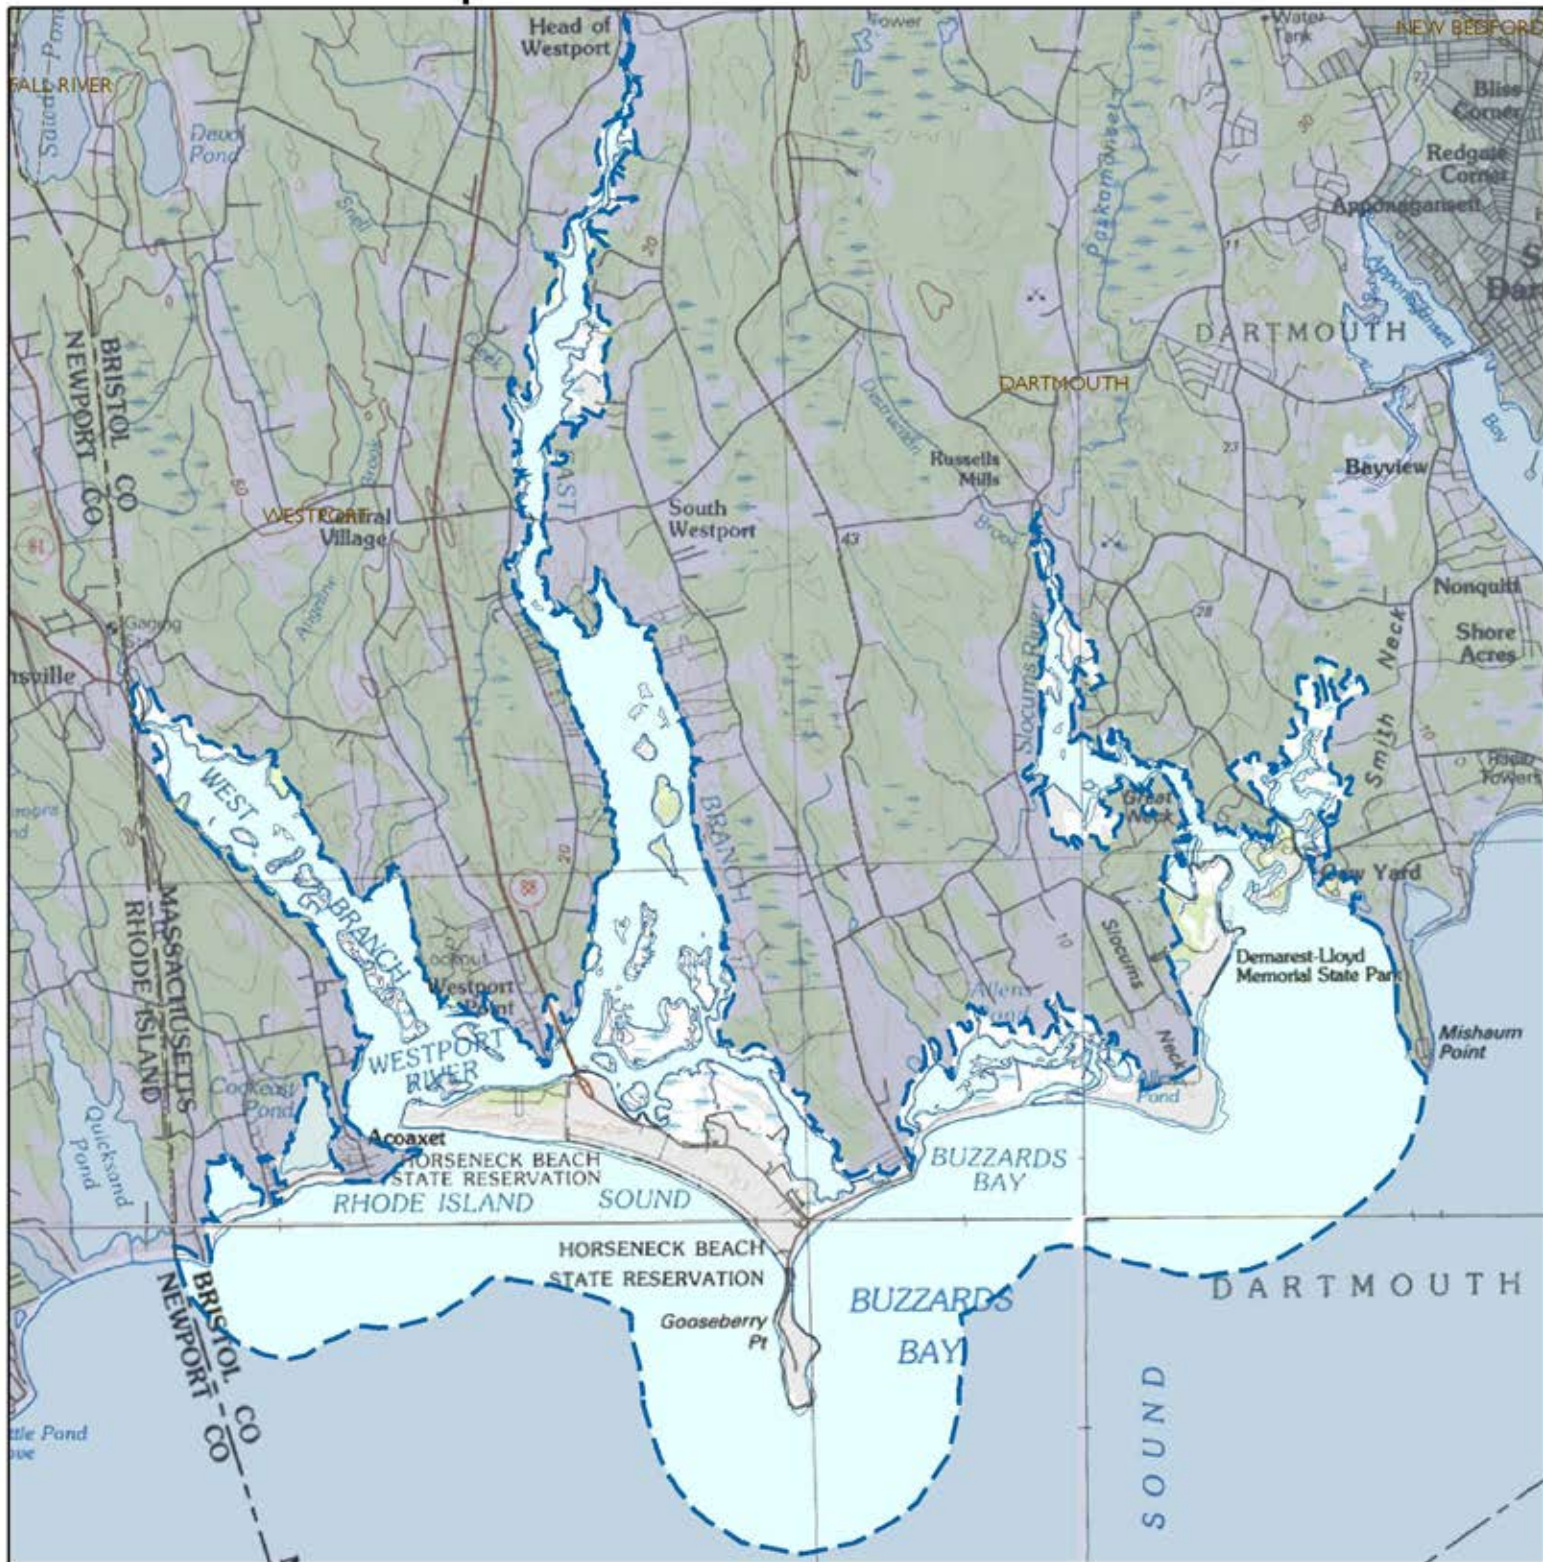

Massachusetts Important Bird Areas

Allens Pond Wildlife Sanctuary and Westport River watershed

0 1 Miles
1:84,000

 IBA Boundaries

Notes: IBA boundaries from Mass Audubon's IBA Program.
Base map (USGS quads and shaded relief, or 2001 color orthophotos) from MassGIS or USGS. Massachusetts State Plane, NAD83.
Map produced by Mass Audubon GIS Services, April 2007.