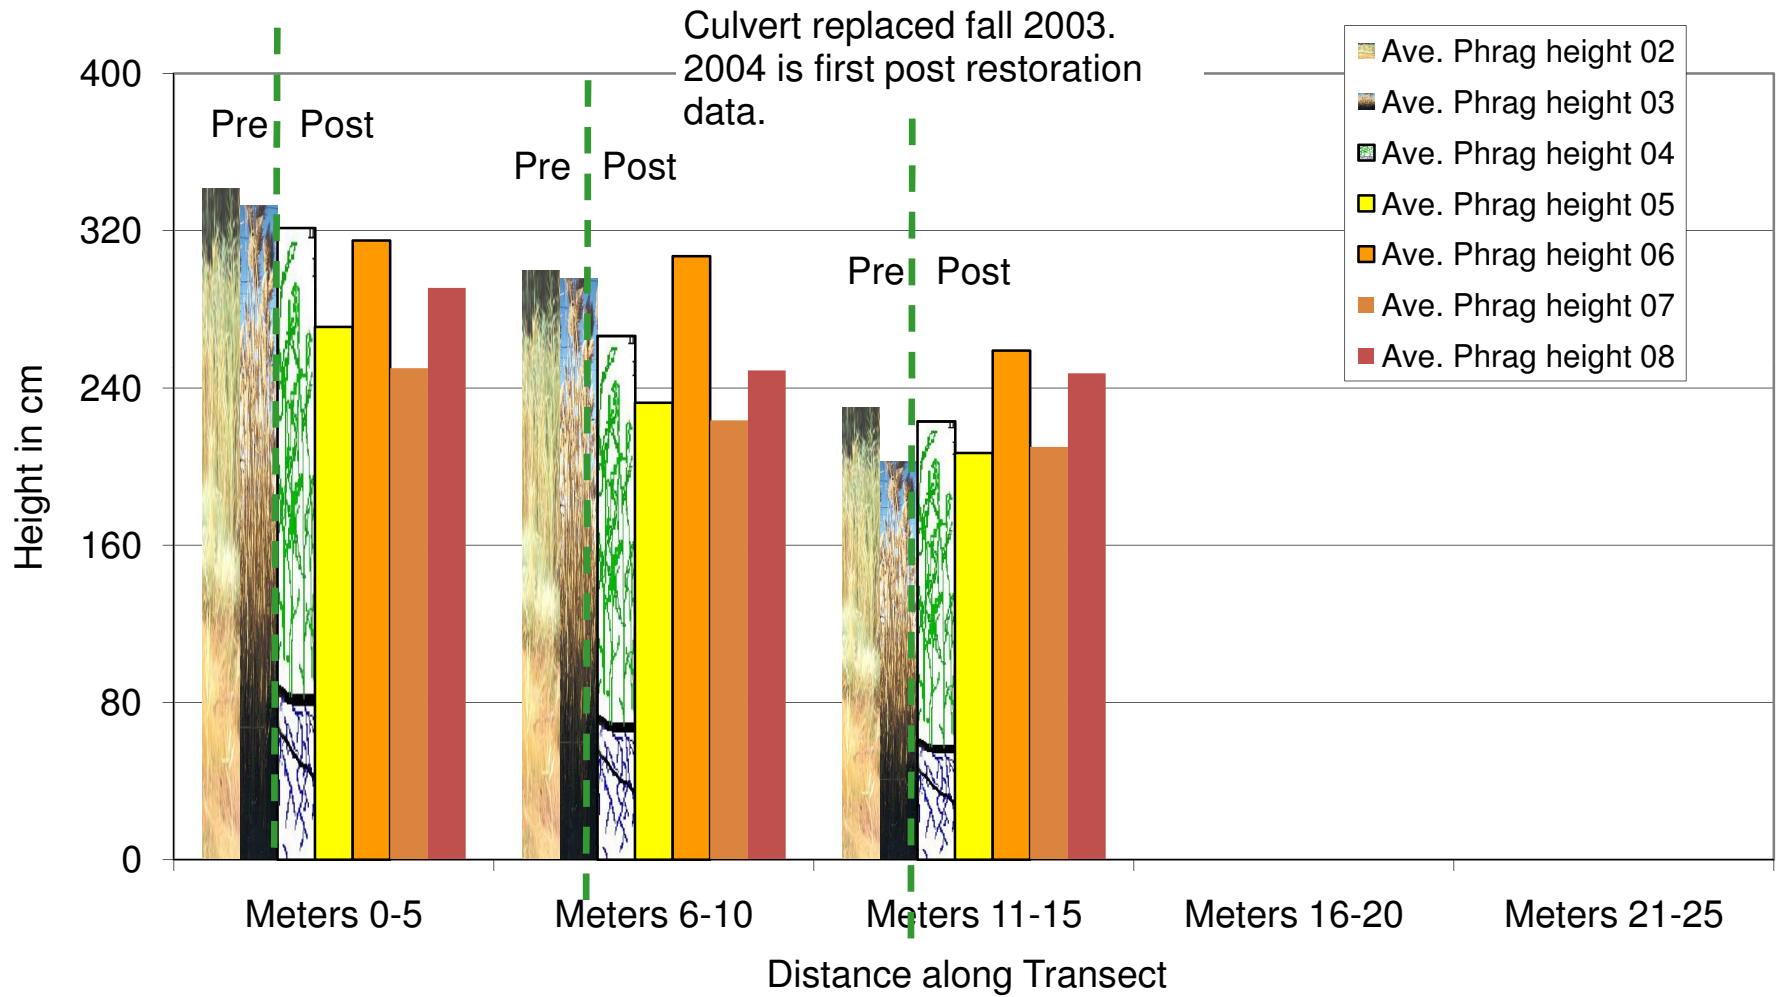

## Average *Phragmites* Heights, Transect 2, Seaview Street, Rockport, MA, 2002-2008

## Average *Phragmites* Heights, Transect 3, Seaview Street, Rockport, MA, 2002-2007