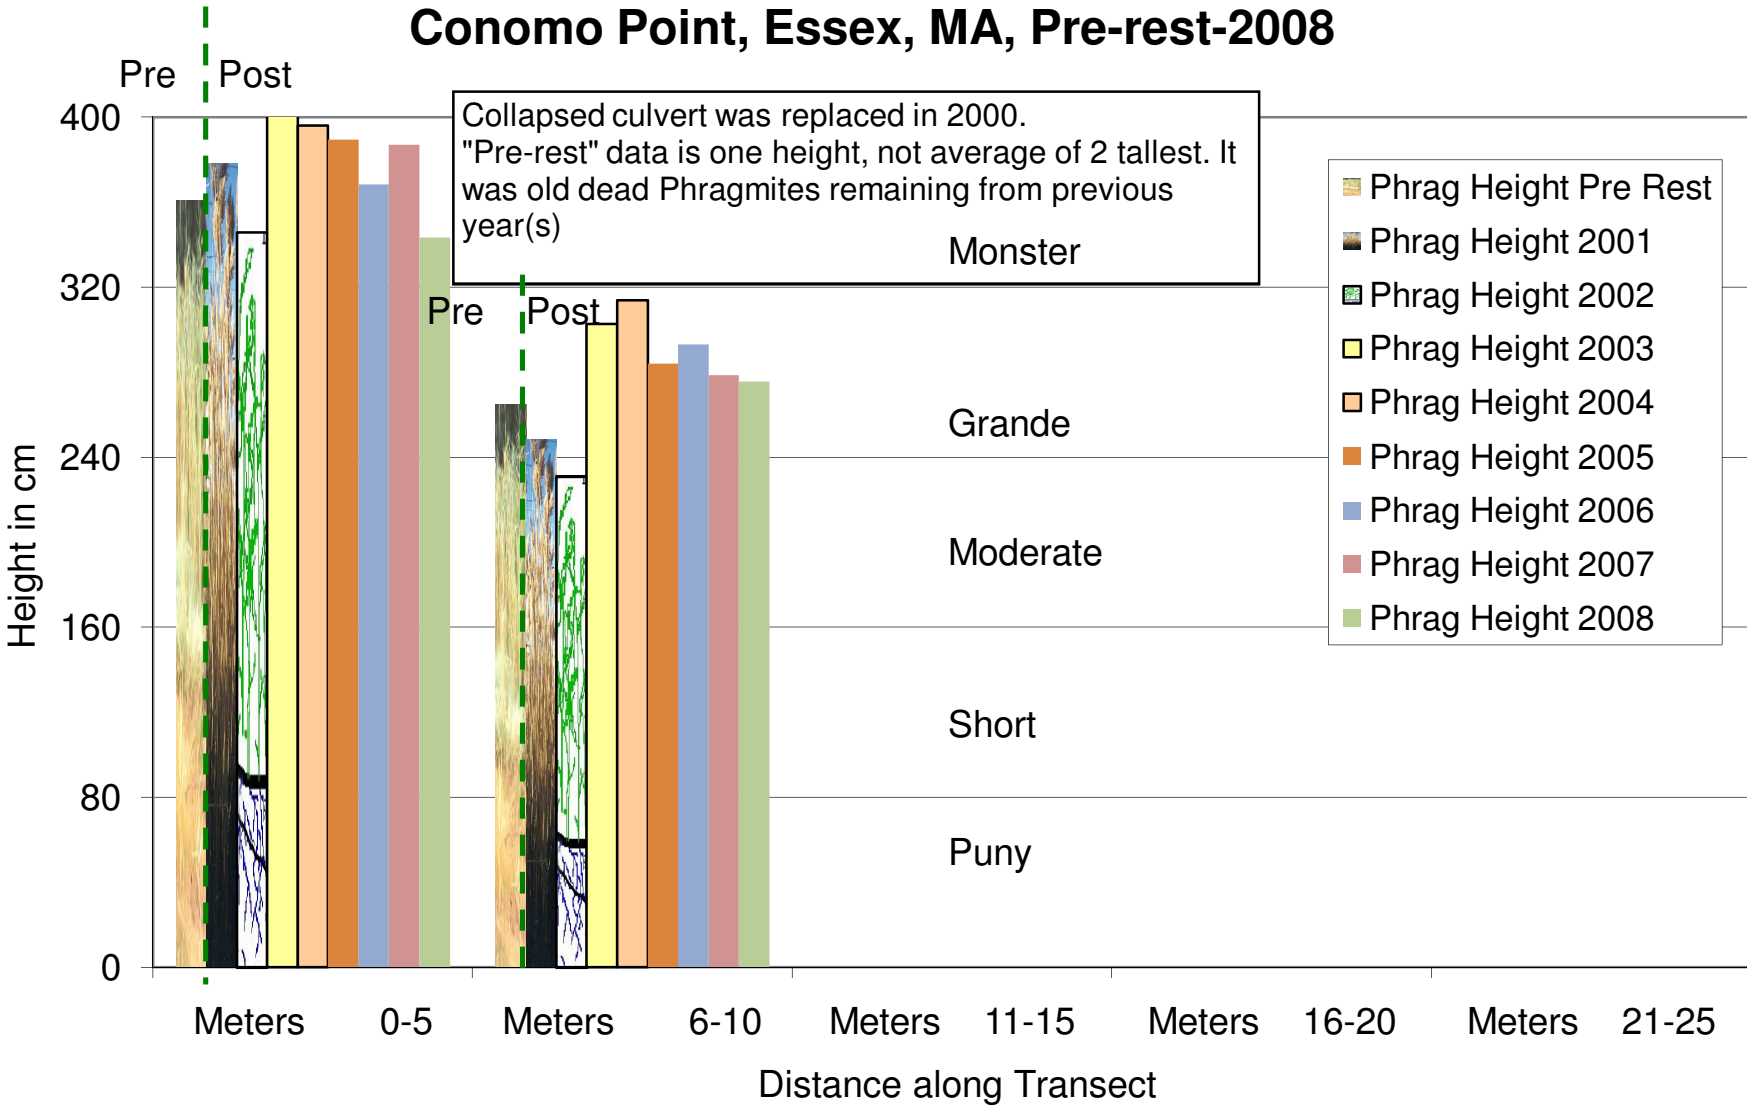

# Average *Phragmites* Heights, Transect 0, Conomo Point, Essex, MA, Pre-rest-2008

*Phragmites* Heights T1 Conomo Point Essex, MA 1999-2008

## Average *Phragmites* Heights, Transect 2, Conomo Point, Essex, MA, 2000-2008