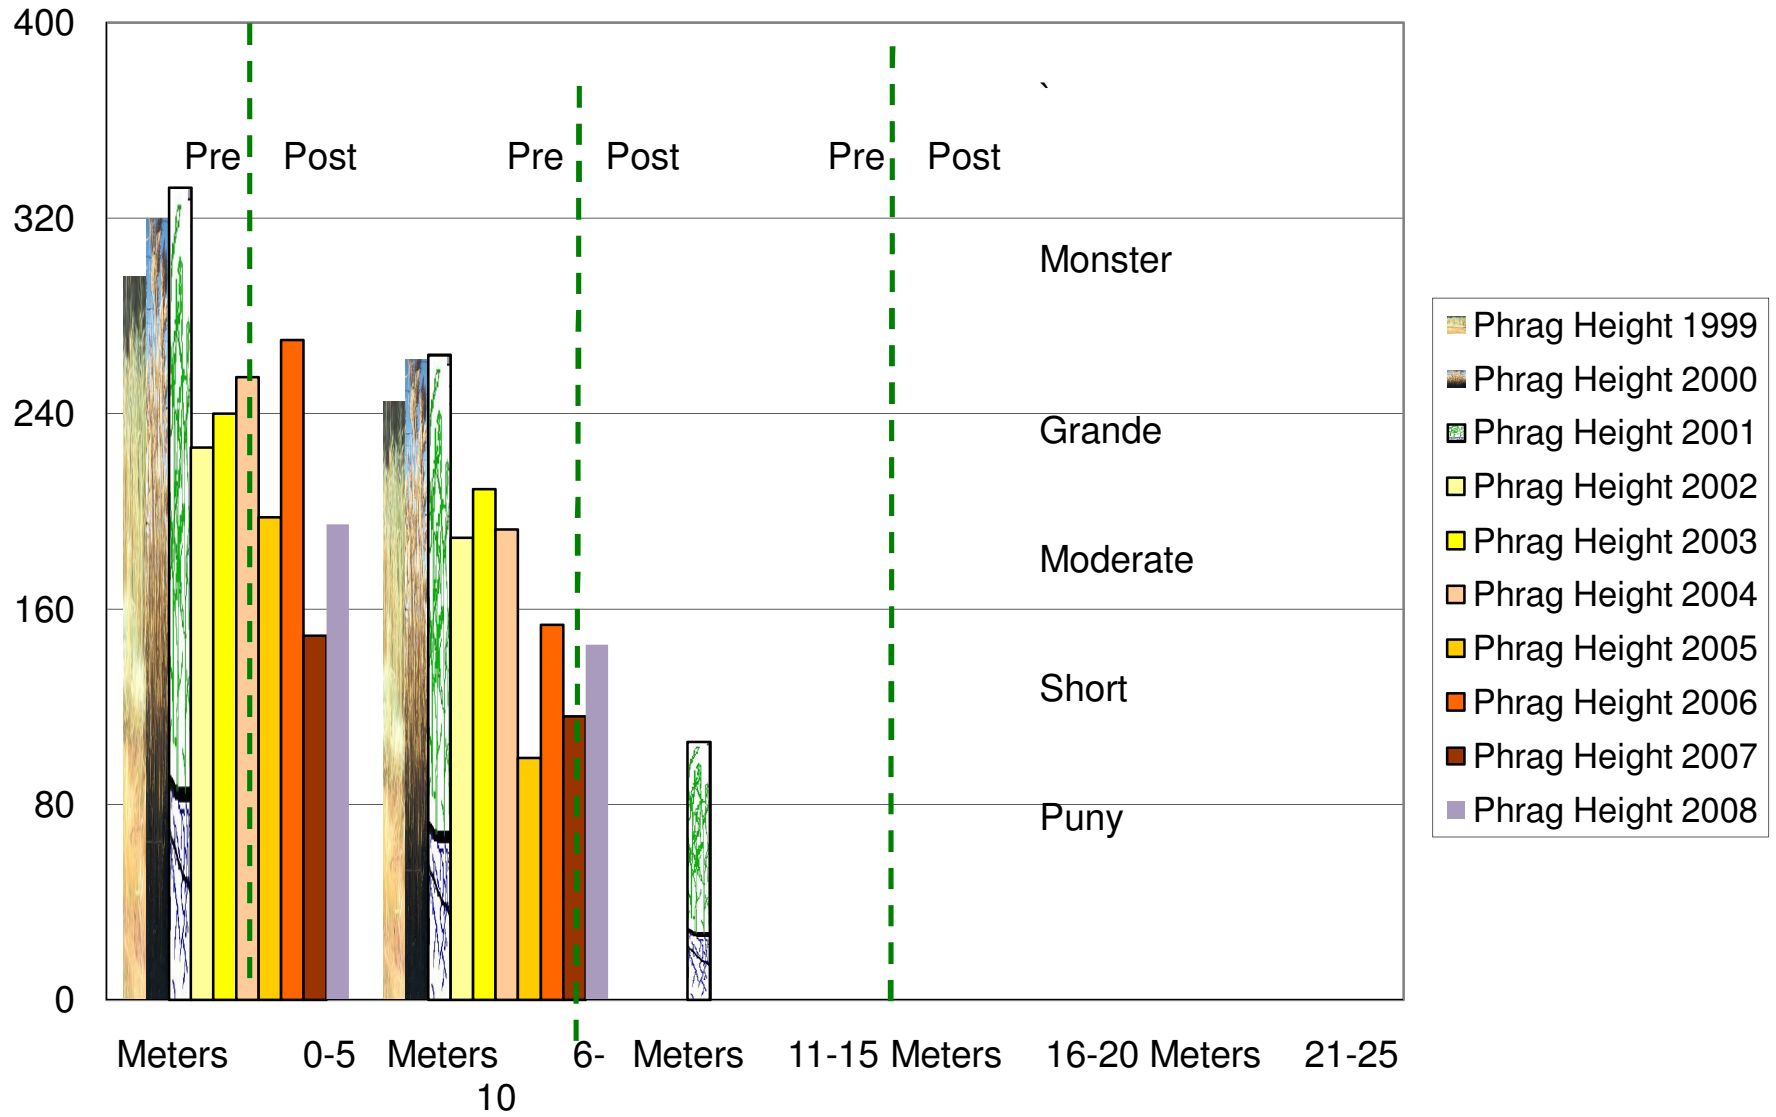

# Average *Phragmites* Heights, Transect 0, Conomo Point, Essex, MA, Pre-rest-2008

*Phragmites* Heights T1 Conomo Point Essex, MA 1999-2008

## Average *Phragmites* Heights, Transect 2, Conomo Point, Essex, MA, 2000-2008