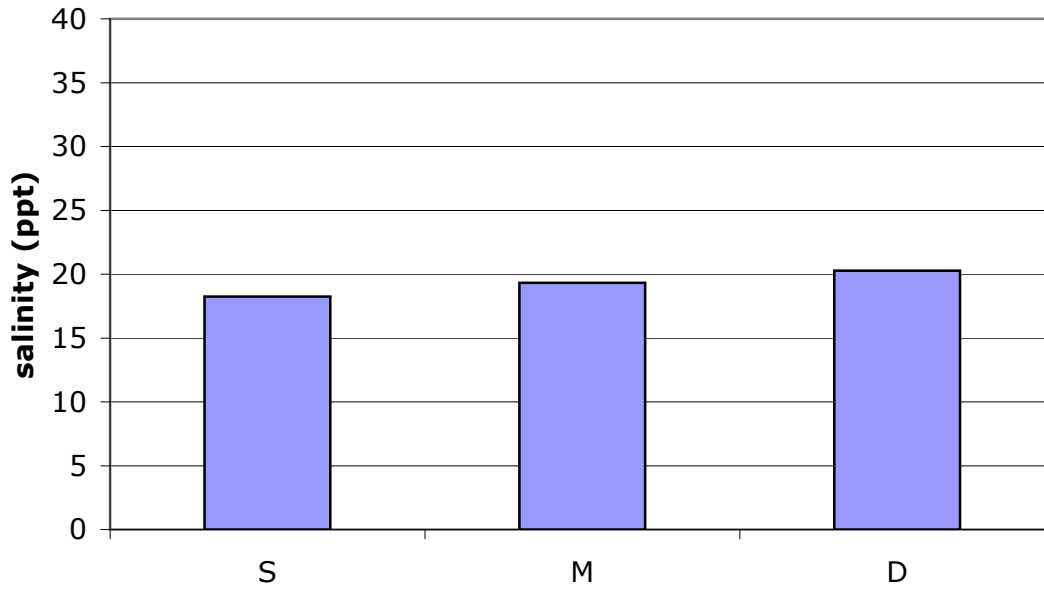

**Forest River, Salem, 2003-2006  
Seasonal Average Salinity**

**Salem Forest River 2003-2006 Seasonal  
Average Salinity vs. Well Depth**

**Salem Forest River 2003-2006 Average Salinity vs. Well Depth**

**Forest River, Salem, 2003-2005 Average salinity vs. presence of Phragmites**