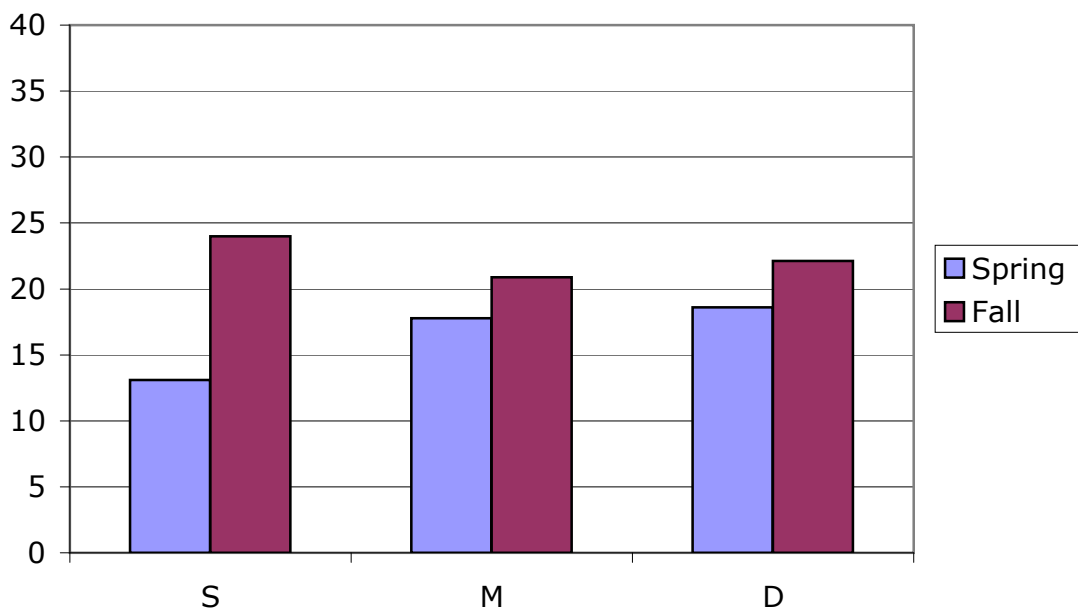

**Forest River, Salem, 2003-2006  
Seasonal Average Salinity**

**Salem Forest River 2003-2006 Seasonal  
Average Salinity vs. Well Depth**

**Salem Forest River 2003-2006 Average Salinity vs. Well Depth**

**Forest River, Salem, 2003-2005 Average salinity vs. presence of Phragmites**