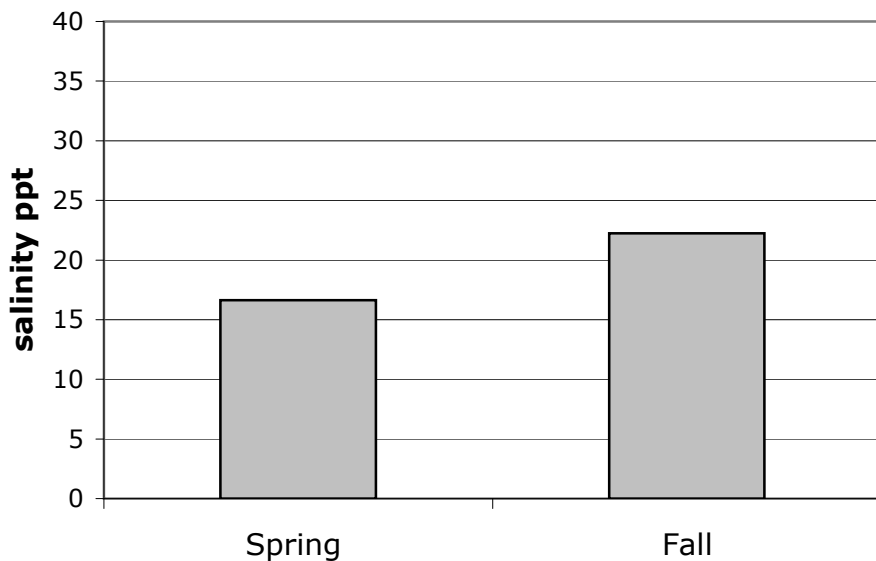

**Forest River, Salem, 2003-2006  
Seasonal Average Salinity**

**Salem Forest River 2003-2006 Seasonal  
Average Salinity vs. Well Depth**

**Salem Forest River 2003-2006 Average Salinity vs. Well Depth**

**Forest River, Salem, 2003-2005 Average salinity vs. presence of Phragmites**