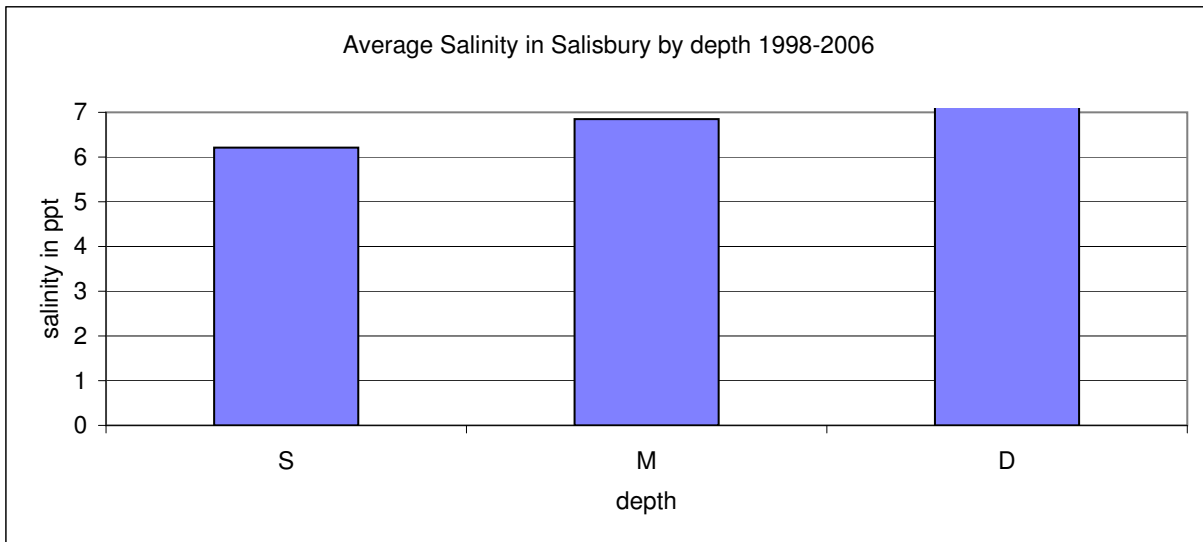

Salisbury RR bed 1998-2005 Average Salinity Vs. well location

Average Salinity in Salisbury by depth 1998-2006

Salisbury Average seasonal Salinity vs. Well Depth 1998-2006

Average Salinity, Salisbury Railroad bed Reference vs. Restricted