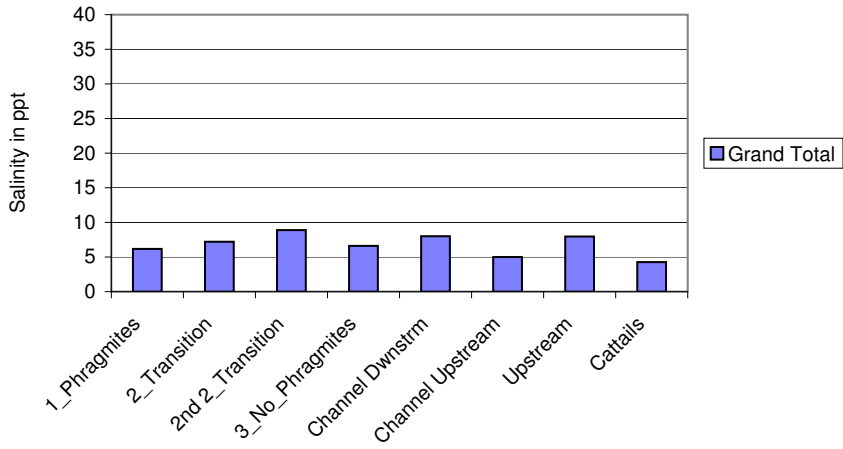

Salisbury RR bed 1998-2005 Average Salinity Vs. well location

Average Salinity in Salisbury by depth 1998-2006

Salisbury Average seasonal Salinity vs. Well Depth 1998-2006

Average Salinity, Salisbury Railroad bed Reference vs. Restricted