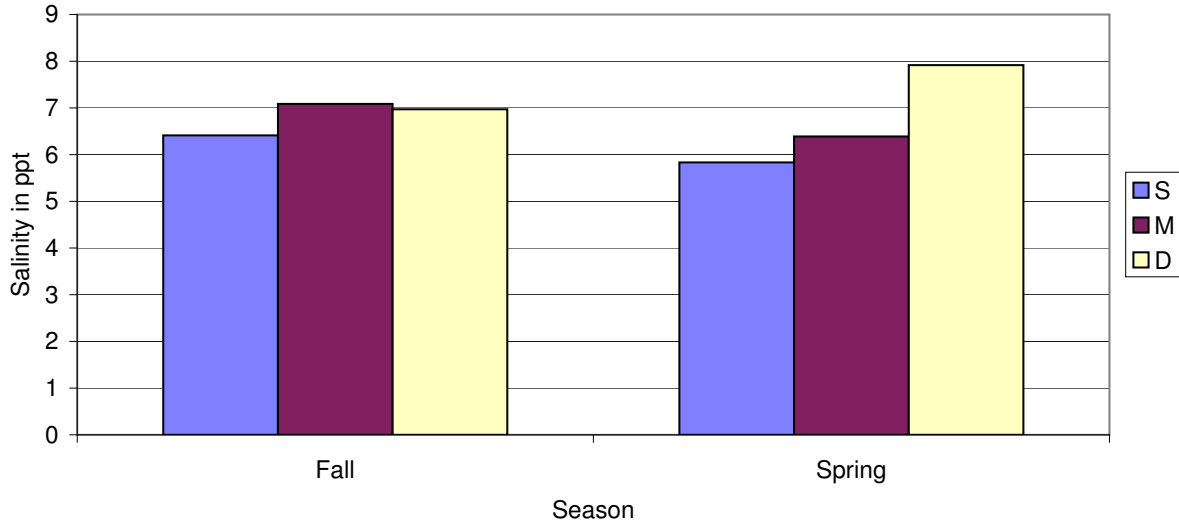

Salisbury RR bed 1998-2005 Average Salinity Vs. well location

Average Salinity in Salisbury by depth 1998-2006

Salisbury Average seasonal Salinity vs. Well Depth 1998-2006

Average Salinity, Salisbury Railroad bed Reference vs. Restricted