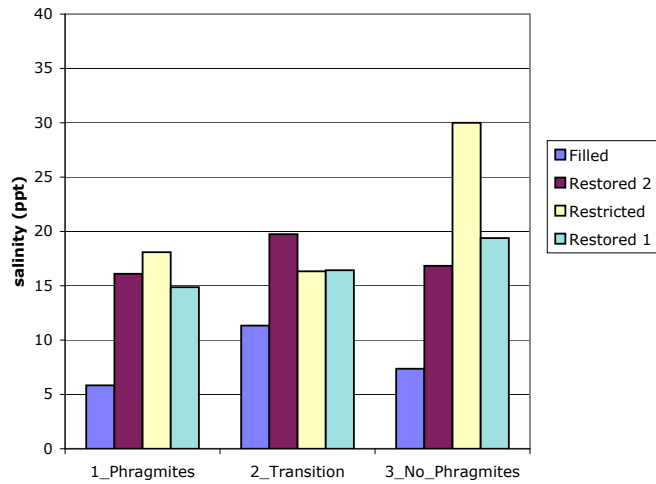

Rockport, Saratoga Creek and Seaview Street 1998-2000,
2004-2006 average annual salinity

**Rockport Saratoga Creek and Seaview Street 1998-
2000, 2002, 2004-2006
Average Salinity vs. Site Treatment Status**

Rockport, Saratoga Creek and Seaview Street 1998-2000, 2002, 2004-2006
Average Salinity vs. Site Treatment Status and Presence of Phragmites

Rockport, Saratoga Creek and Seaview Street 1998-2000, 2002, 2004-2006
Seasonal Average Salinity