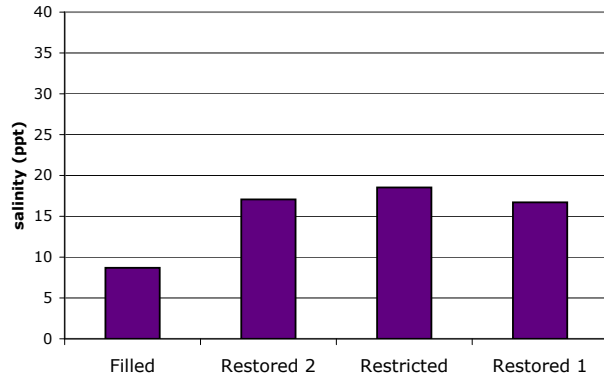

Rockport, Saratoga Creek and Seaview Street 1998-2000,
2004-2006 average annual salinity

**Rockport Saratoga Creek and Seaview Street 1998-
2000, 2002, 2004-2006
Average Salinity vs. Site Treatment Status**

Rockport, Saratoga Creek and Seaview Street 1998-2000, 2002, 2004-2006
Average Salinity vs. Site Treatment Status and Presence of Phragmites

Rockport, Saratoga Creek and Seaview Street 1998-2000, 2002, 2004-2006
Seasonal Average Salinity