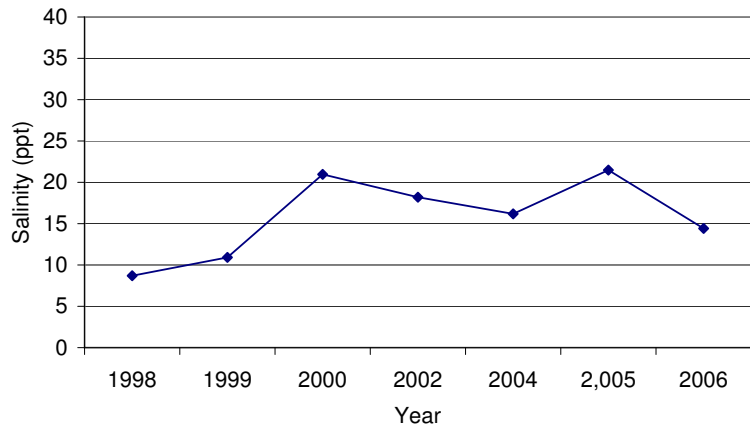

Rockport, Saratoga Creek and Seaview Street 1998-2000,
2004-2006 average annual salinity

**Rockport Saratoga Creek and Seaview Street 1998-
2000, 2002, 2004-2006
Average Salinity vs. Site Treatment Status**

Rockport, Saratoga Creek and Seaview Street 1998-2000, 2002, 2004-2006
Average Salinity vs. Site Treatment Status and Presence of Phragmites

Rockport, Saratoga Creek and Seaview Street 1998-2000, 2002, 2004-2006
Seasonal Average Salinity