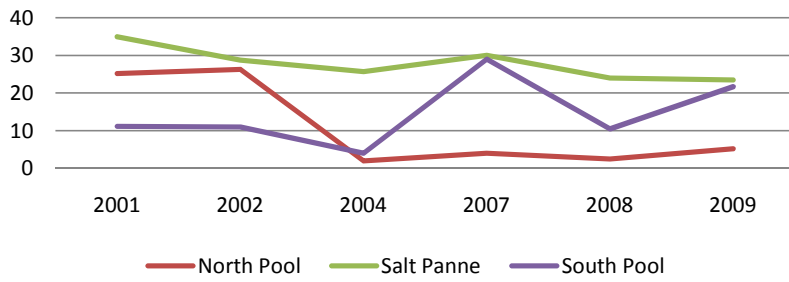

Tran

Location

PRNWR 2001-2009
Average Seasonal Salinity

North Pool, Salt Panne and South Pool Salinity change at PRNWR

PRNWR Salinity in North Pool by year and Open or closed