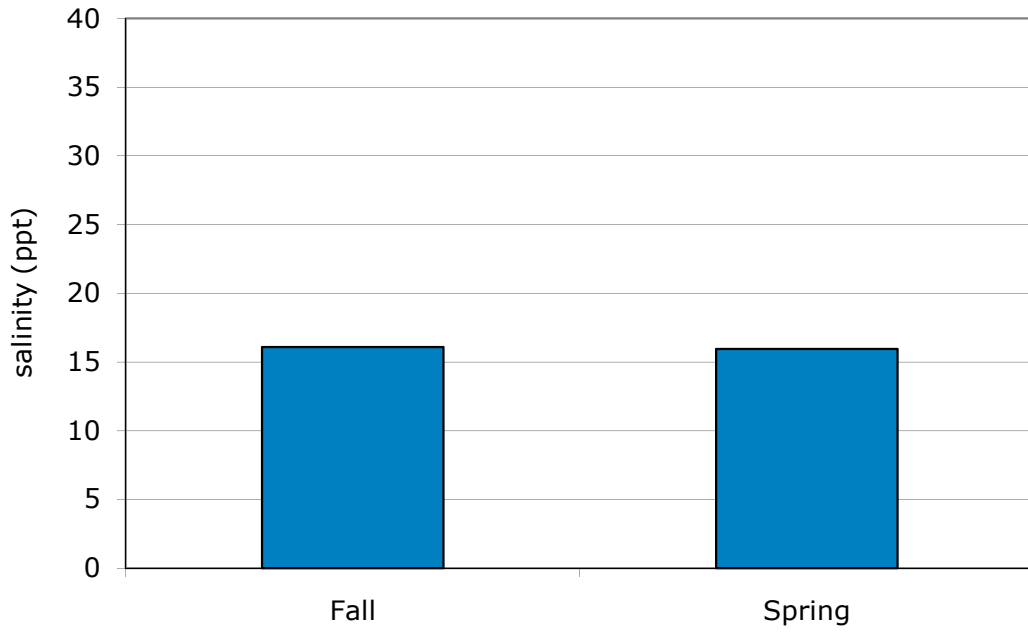

Tran

Location

PRNWR 2001-2009
Average Seasonal Salinity

North Pool, Salt Panne and South Pool Salinity change at PRNWR

PRNWR Salinity in North Pool by year and Open or closed