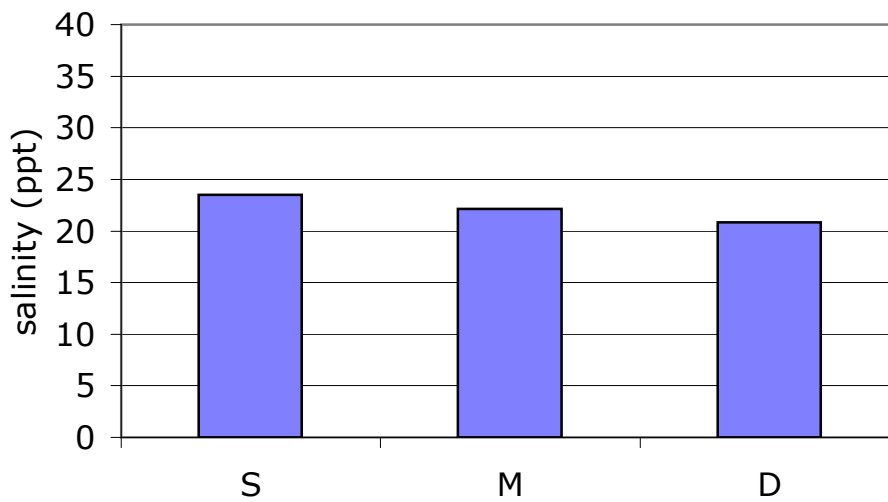

Littleneck Rd., Ipswich  
1999-2006 Average Annual Salinity

Littleneck Rd., Ipswich 1990-2006  
Average Salinity vs. Treatment Status

Littleneck Rd., Ipswich 1999-2006  
Average Salinity  
Upstream vs. Downstream

Littleneck Rd., Ipswich 1999-2006 Average  
Salinity vs. Well Depth

Littleneck Rd., Ipswich 1999-2006  
Average Salinity Upstream and Downstream vs.  
Well Depth

Littleneck Rd., Ipswich 1999-2005 Seasonal  
Average Salinity vs. Well Depth