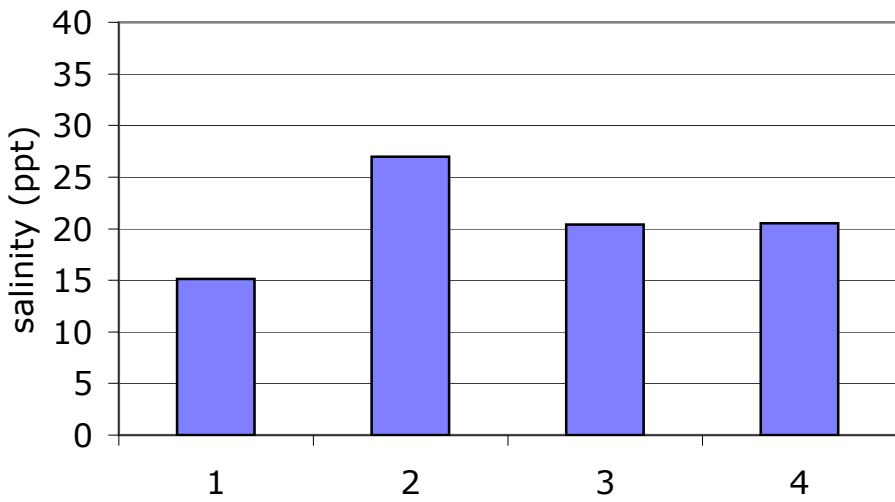

Littleneck Rd., Ipswich  
1999-2006 Average Annual Salinity

Littleneck Rd., Ipswich 1990-2006  
Average Salinity vs. Treatment Status

Littleneck Rd., Ipswich 1999-2006  
Average Salinity  
Upstream vs. Downstream

Littleneck Rd., Ipswich 1999-2006 Average  
Salinity vs. Well Depth

Littleneck Rd., Ipswich 1999-2006  
Average Salinity Upstream and Downstream vs.  
Well Depth

Littleneck Rd., Ipswich 1999-2005 Seasonal  
Average Salinity vs. Well Depth