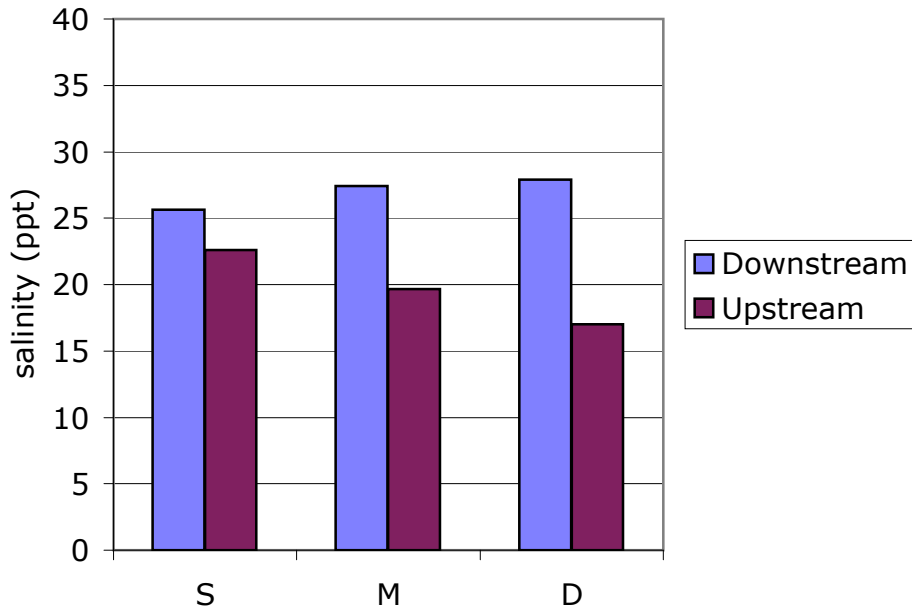

Littleneck Rd., Ipswich  
1999-2006 Average Annual Salinity

Littleneck Rd., Ipswich 1990-2006  
Average Salinity vs. Treatment Status

Littleneck Rd., Ipswich 1999-2006  
Average Salinity  
Upstream vs. Downstream

Littleneck Rd., Ipswich 1999-2006 Average  
Salinity vs. Well Depth

Littleneck Rd., Ipswich 1999-2006  
Average Salinity Upstream and Downstream vs.  
Well Depth

Littleneck Rd., Ipswich 1999-2005 Seasonal  
Average Salinity vs. Well Depth