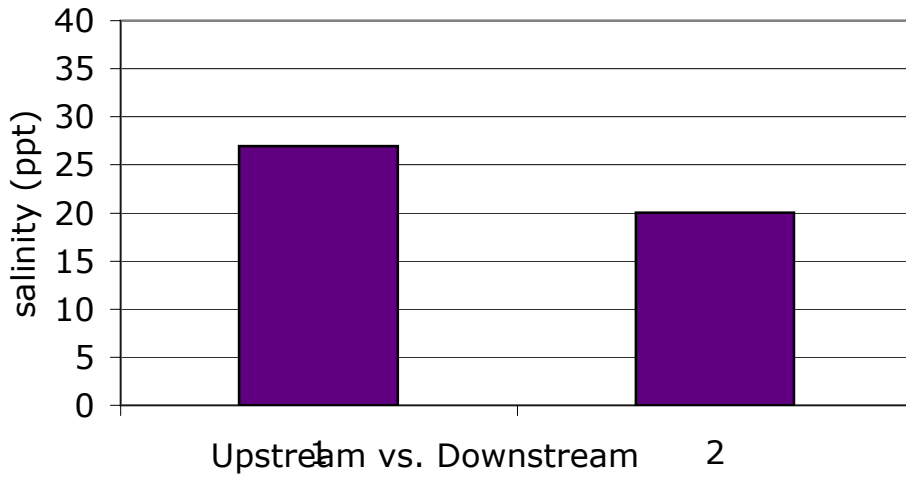

Littleneck Rd., Ipswich  
1999-2006 Average Annual Salinity

Littleneck Rd., Ipswich 1990-2006  
Average Salinity vs. Treatment Status

Littleneck Rd., Ipswich 1999-2006  
Average Salinity  
Upstream vs. Downstream

Littleneck Rd., Ipswich 1999-2006 Average  
Salinity vs. Well Depth

Littleneck Rd., Ipswich 1999-2006  
Average Salinity Upstream and Downstream vs.  
Well Depth

Littleneck Rd., Ipswich 1999-2005 Seasonal  
Average Salinity vs. Well Depth