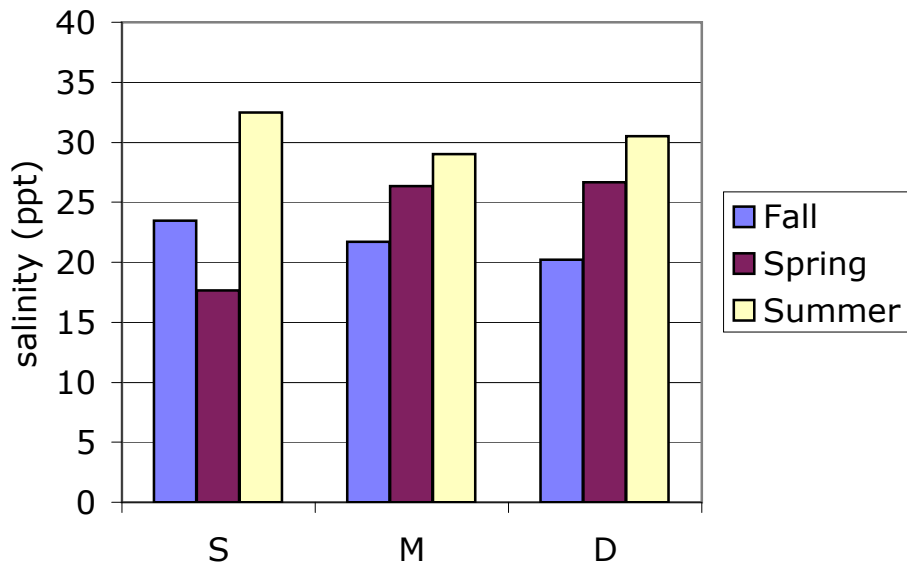

Littleneck Rd., Ipswich  
1999-2006 Average Annual Salinity

Littleneck Rd., Ipswich 1990-2006  
Average Salinity vs. Treatment Status

Littleneck Rd., Ipswich 1999-2006  
Average Salinity  
Upstream vs. Downstream

Littleneck Rd., Ipswich 1999-2006 Average  
Salinity vs. Well Depth

Littleneck Rd., Ipswich 1999-2006  
Average Salinity Upstream and Downstream vs.  
Well Depth

Littleneck Rd., Ipswich 1999-2005 Seasonal  
Average Salinity vs. Well Depth