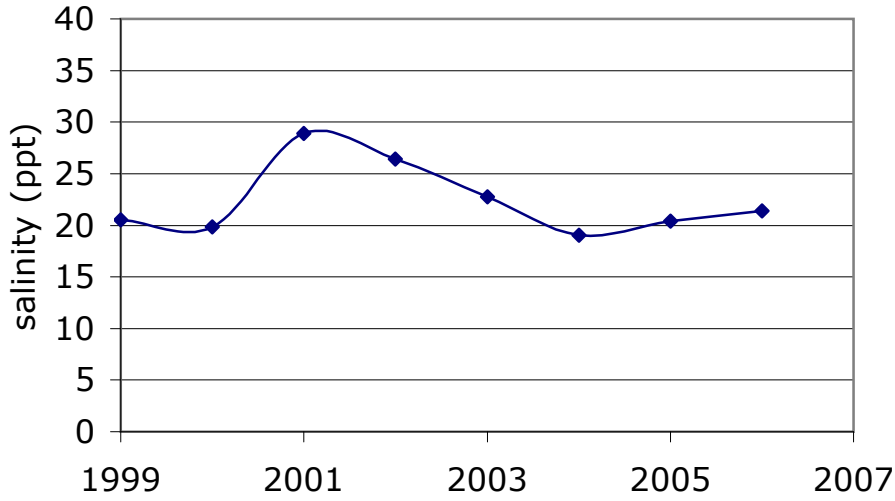

Littleneck Rd., Ipswich  
1999-2006 Average Annual Salinity

Littleneck Rd., Ipswich 1990-2006  
Average Salinity vs. Treatment Status

Littleneck Rd., Ipswich 1999-2006  
Average Salinity  
Upstream vs. Downstream

Littleneck Rd., Ipswich 1999-2006 Average  
Salinity vs. Well Depth

Littleneck Rd., Ipswich 1999-2006  
Average Salinity Upstream and Downstream vs.  
Well Depth

Littleneck Rd., Ipswich 1999-2005 Seasonal  
Average Salinity vs. Well Depth