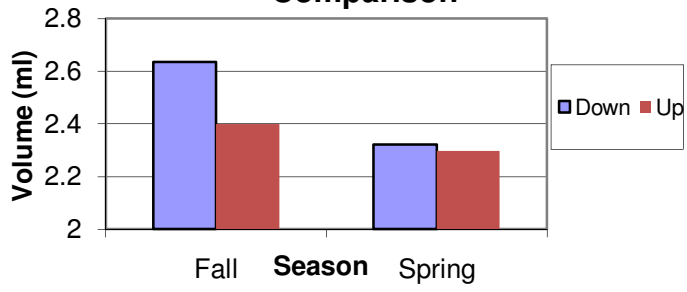

Forest River Salem, MA Average Volume Mummichogs Seasonal Comparison