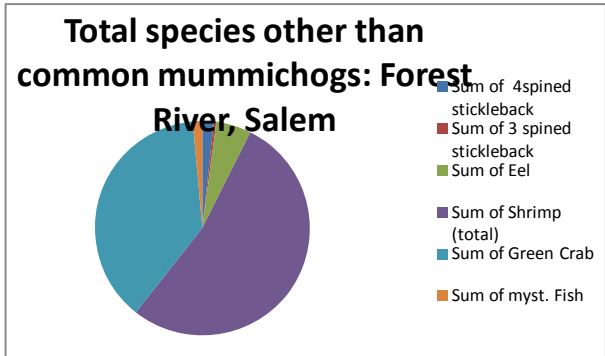

Forest River, Salem, MA Average # of Mummichogs Upstream Vs. Downstream 2003-2009

Forest River, Salem, MA Seasonal Comparison Average # of Mummichogs 2003-2009

Forest River Salem Average Mummichog Volume 2003-2009

Forest River Salem, MA Average Volume Mummichogs Seasonal Comparison

Forest River, Salem Percent Frequency of Different Species 2003-2009

Species Diversity at Winter Island, Salem
6/9/2006

Winter Island Seasonal Comparison