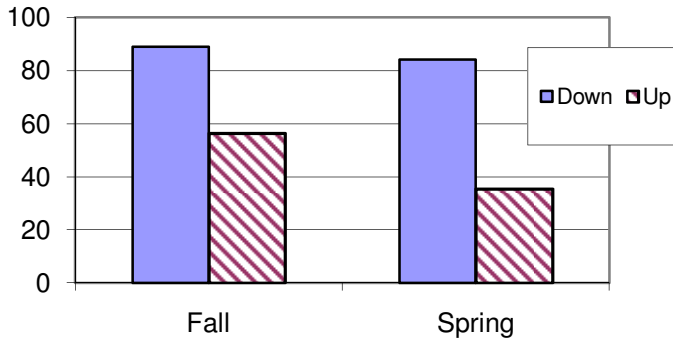

Forest River, Salem, MA Average # of Mummichogs Upstream Vs. Downstream 2003-2009

Forest River, Salem, MA Seasonal Comparison Average # of Mummichogs 2003-2009

Forest River Salem Average Mummichog Volume 2003-2009