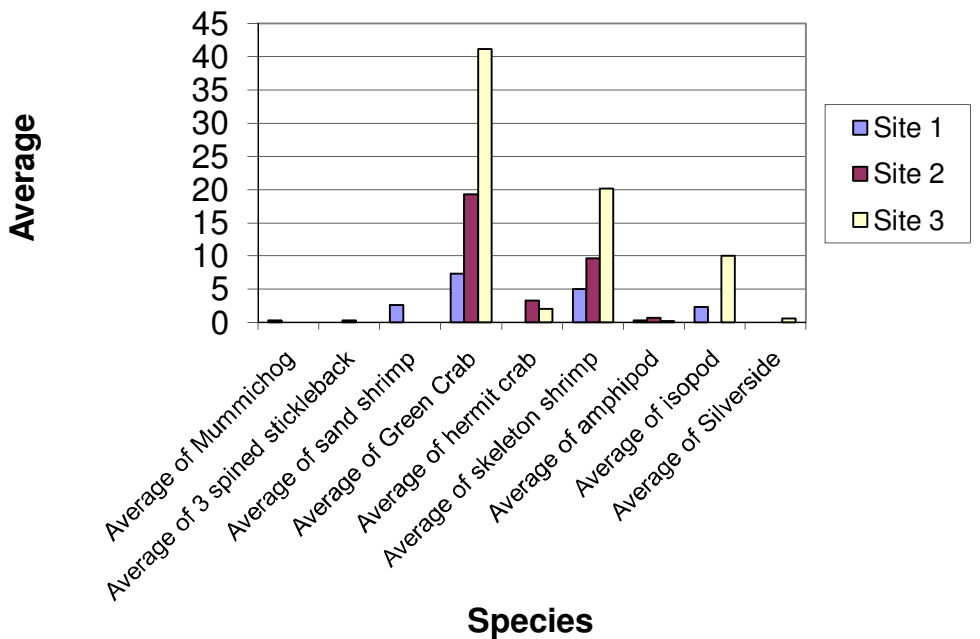

Forest River Salem, MA Average Volume Mummichogs Seasonal Comparison

Forest River, Salem Percent Frequency of Different Species 2003-2009

Species Diversity at Winter Island, Salem
6/9/2006

Winter Island Seasonal Comparison