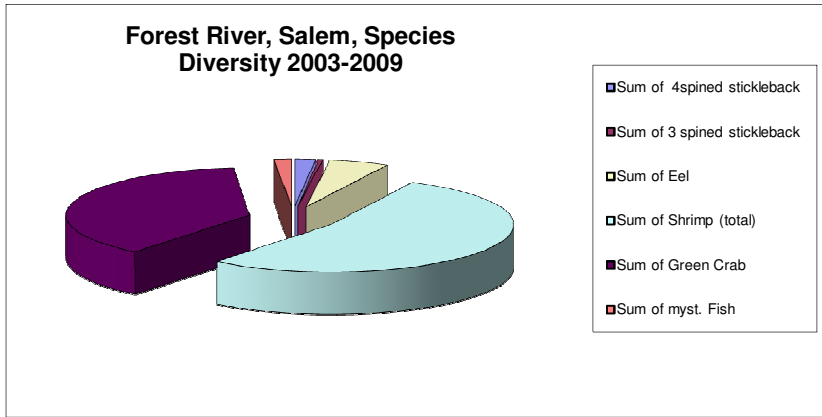

Forest River, Salem, MA Average # of Mummichogs Upstream Vs. Downstream 2003-2009

Forest River, Salem, MA Seasonal Comparison Average # of Mummichogs 2003-2009

Forest River Salem Average Mummichog Volume 2003-2009

Forest River Salem, MA Average Volume Mummichogs Seasonal Comparison

Forest River, Salem Percent Frequency of Different Species 2003-2009

Species Diversity at Winter Island, Salem
6/9/2006

Winter Island Seasonal Comparison