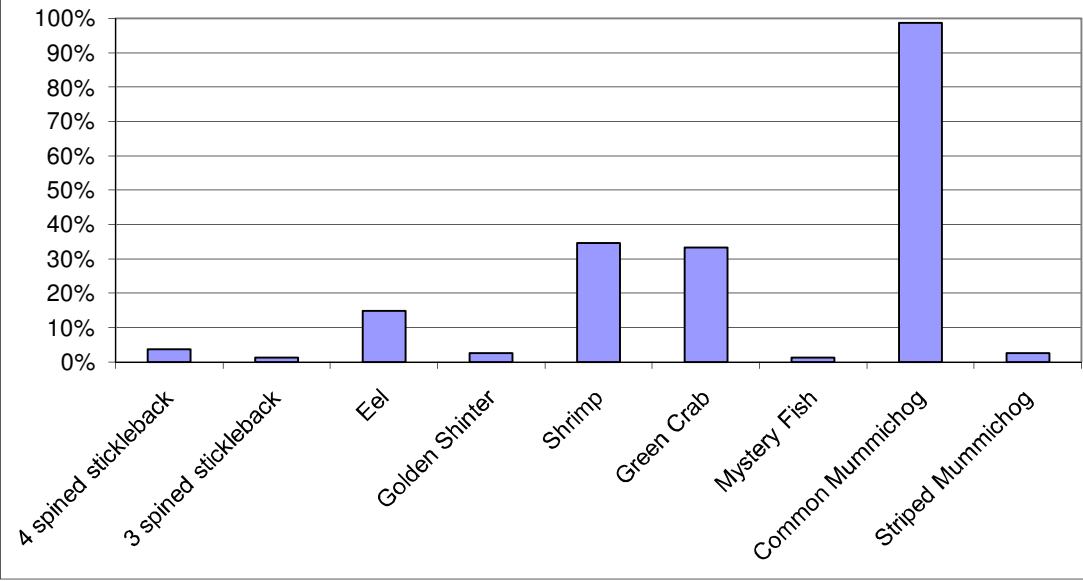

Forest River, Salem, MA Average # of Mummichogs Upstream Vs. Downstream 2003-2009

Forest River, Salem, MA Seasonal Comparison Average # of Mummichogs 2003-2009

Forest River Salem Average Mummichog Volume 2003-2009

Forest River Salem, MA Average Volume Mummichogs Seasonal Comparison

Forest River, Salem Percent Frequency of Different Species 2003-2009

Species Diversity at Winter Island, Salem
6/9/2006

Winter Island Seasonal Comparison