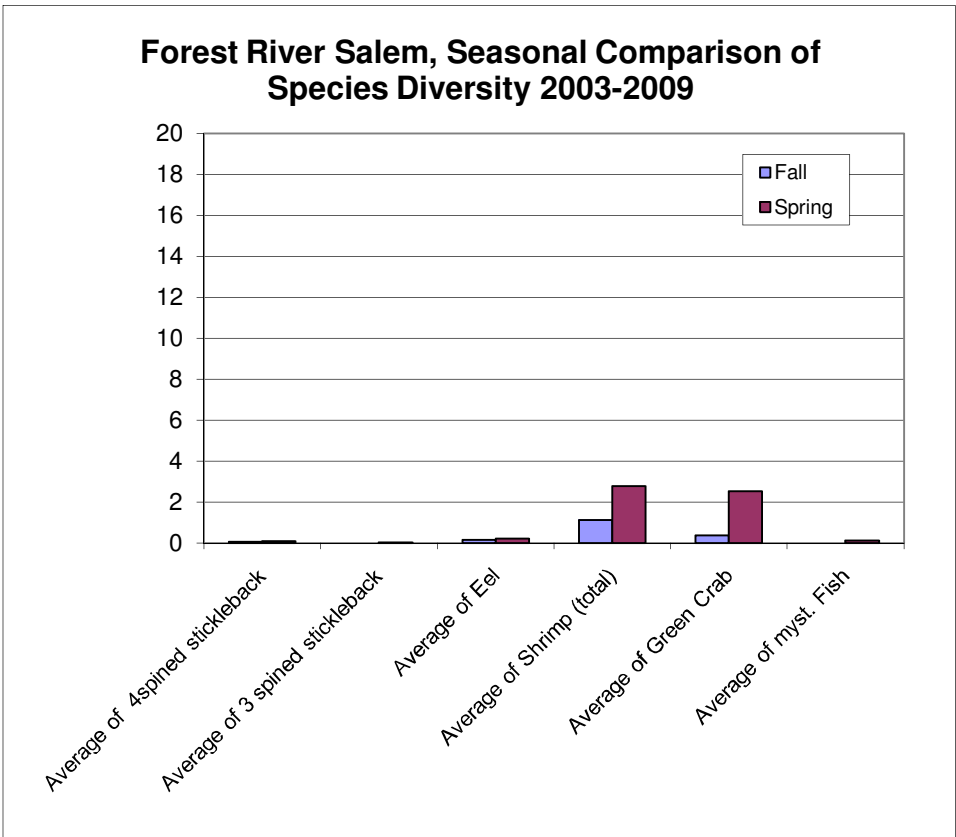

Forest River, Salem, MA Average # of Mummichogs Upstream Vs. Downstream 2003-2009

Forest River, Salem, MA Seasonal Comparison Average # of Mummichogs 2003-2009

Forest River Salem Average Mummichog Volume 2003-2009

Forest River Salem, MA Average Volume Mummichogs Seasonal Comparison

Forest River, Salem Percent Frequency of Different Species 2003-2009

Species Diversity at Winter Island, Salem
6/9/2006

Winter Island Seasonal Comparison