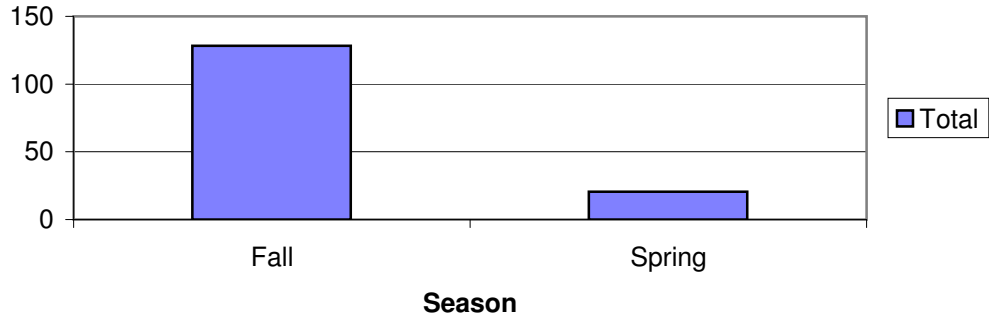

Rowley, MA Average number of Mummichogs vs. Season 1996-2005

Rowley, MA Average Volume of Mummichogs vs. Season 1996-2005

Rowley, MA Percent Frequency of Different Species 1996-2005