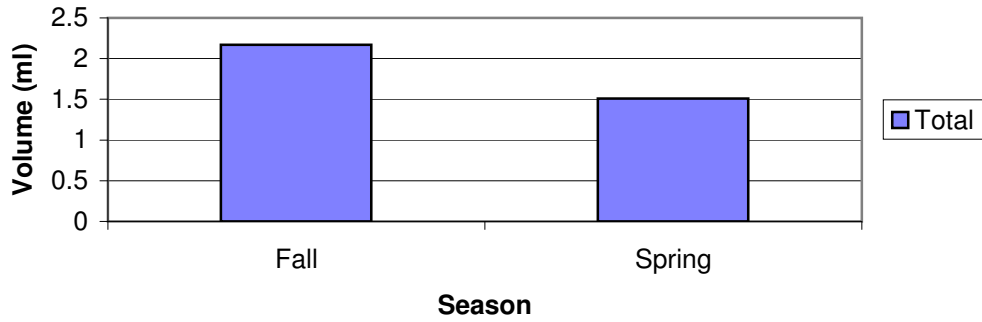

Rowley, MA Average number of Mummichogs vs. Season 1996-2005

Rowley, MA Average Volume of Mummichogs vs. Season 1996-2005

Rowley, MA Percent Frequency of Different Species 1996-2005