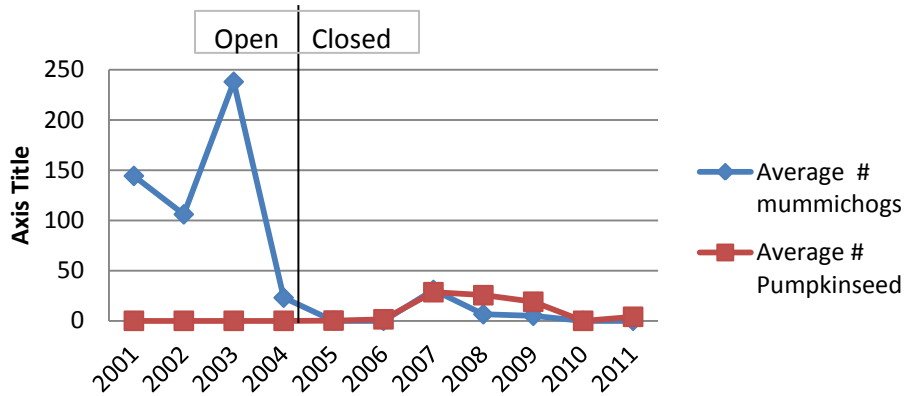

PRNWR Percent Frequency of Different Species by area 2001-2011

PRNWR North Pool (2001-2011)

Salt Panne PRNWR 2001- 2011

North Pool Fish Species Change 2001-2011

PRNWR North Pool Average # Pumpkinseed Change