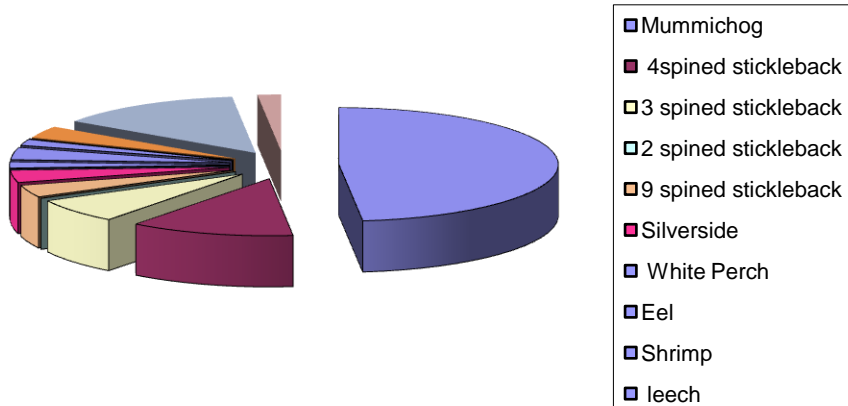

PRNWR Percent Frequency of Different Species by area 2001-2011

PRNWR North Pool (2001-2011)

Salt Panne PRNWR 2001- 2011

North Pool Fish Species Change 2001-2011

PRNWR North Pool Average # Pumpkinseed Change