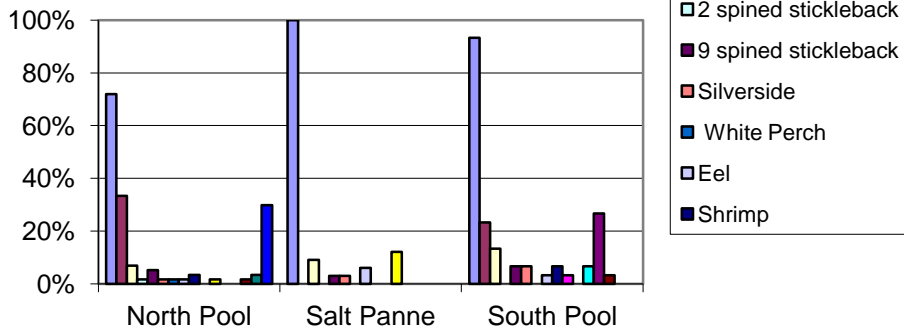

PRNWR Percent Frequency of Different Species by area 2001-2011

PRNWR North Pool (2001-2011)

Salt Panne PRNWR 2001- 2011

North Pool Fish Species Change 2001-2011

PRNWR North Pool Average # Pumpkinseed Change