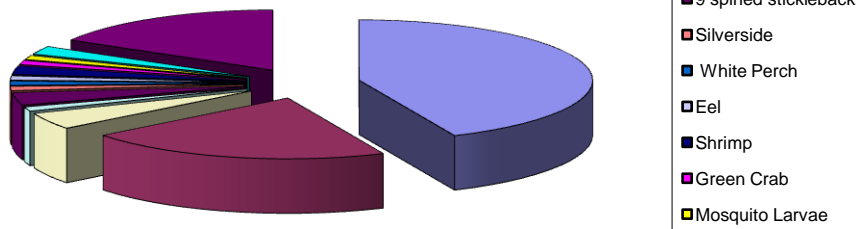

PRNWR Percent Frequency of Different Species by area 2001-2011

PRNWR North Pool (2001-2011)

Salt Panne PRNWR 2001- 2011

North Pool Fish Species Change 2001-2011

PRNWR North Pool Average # Pumpkinseed Change