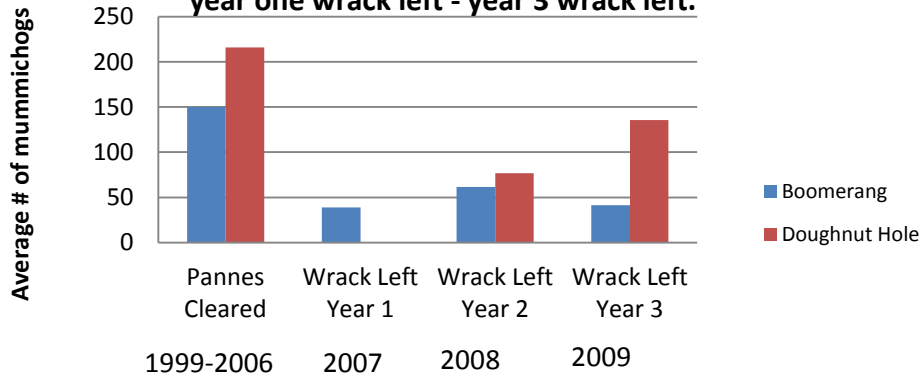

Average # of mummichogs in pannes at Joppa: Comparing pannes cleared of wrack vs year one wrack left - year 3 wrack left.

Joppa Flats, Newburyport Average Mummichog Volume Comparison 1998-2011

Average number of Mummichogs at Joppa Flats by location and year

Average number of Mummichogs at Joppa Flats by location

Average # of Mummichogs in Joppa Flats Pannes (Boomerang & Doughnut Hole)

**Joppa Flats Percent Frequencies of Different Species vs. Season
1998-2011**