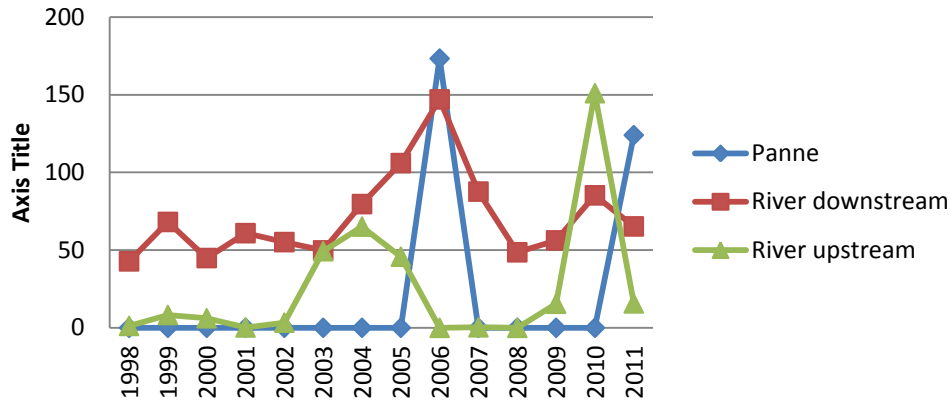

Average # of mummichogs in pannes at Joppa: Comparing pannes cleared of wrack vs year one wrack left - year 3 wrack left.

Joppa Flats, Newburyport Average Mummichog Volume Comparison 1998-2011

Average number of Mummichogs at Joppa Flats by location and year

Average number of Mummichogs at Joppa Flats by location

Average # of Mummichogs in Joppa Flats Pannes (Boomerang & Doughnut Hole)

**Joppa Flats Percent Frequencies of Different Species vs. Season
1998-2011**