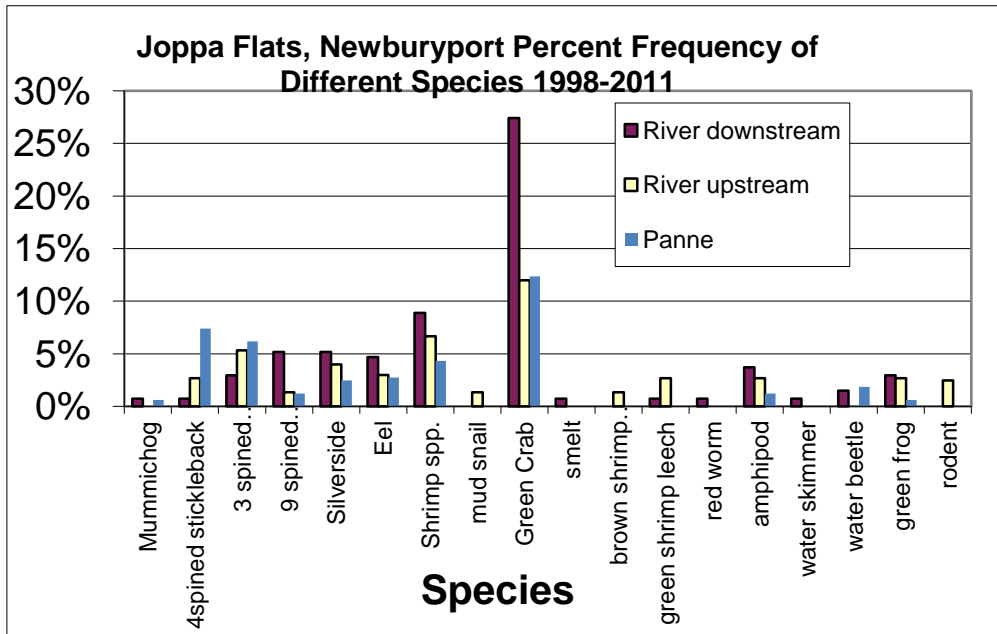

Average # of mummichogs in pannes at Joppa: Comparing pannes cleared of wrack vs year one wrack left - year 3 wrack left.

Joppa Flats, Newburyport Average Mummichog Volume Comparison 1998-2011

Average number of Mummichogs at Joppa Flats by location and year

Average number of Mummichogs at Joppa Flats by location

Average # of Mummichogs in Joppa Flats Pannes (Boomerang & Doughnut Hole)

**Joppa Flats Percent Frequencies of Different Species vs. Season
1998-2011**