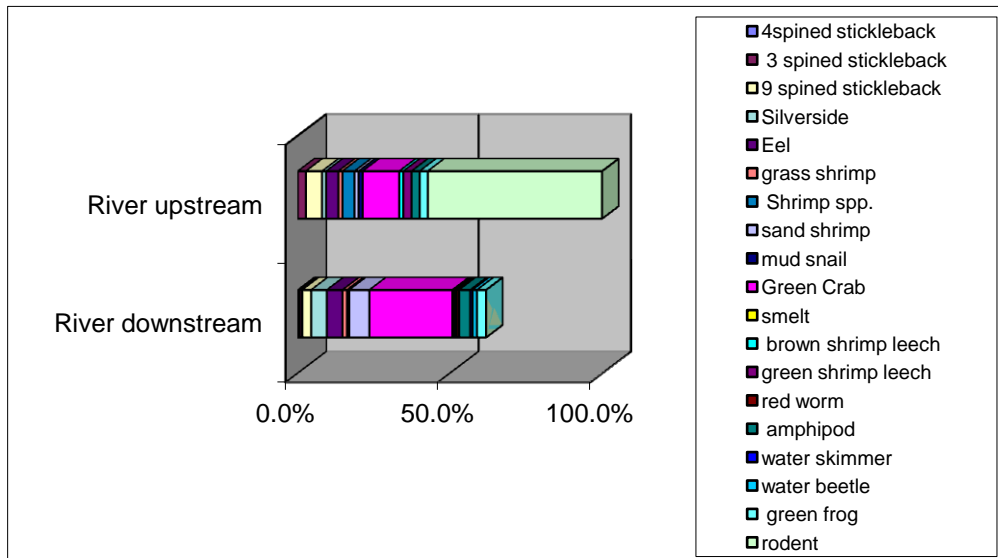

Average # of mummichogs in pannes at Joppa: Comparing pannes cleared of wrack vs year one wrack left - year 3 wrack left.

Joppa Flats, Newburyport Average Mummichog Volume Comparison 1998-2011

Average number of Mummichogs at Joppa Flats by location and year

Average number of Mummichogs at Joppa Flats by location

Average # of Mummichogs in Joppa Flats Pannes (Boomerang & Doughnut Hole)

**Joppa Flats Percent Frequencies of Different Species vs. Season
1998-2011**