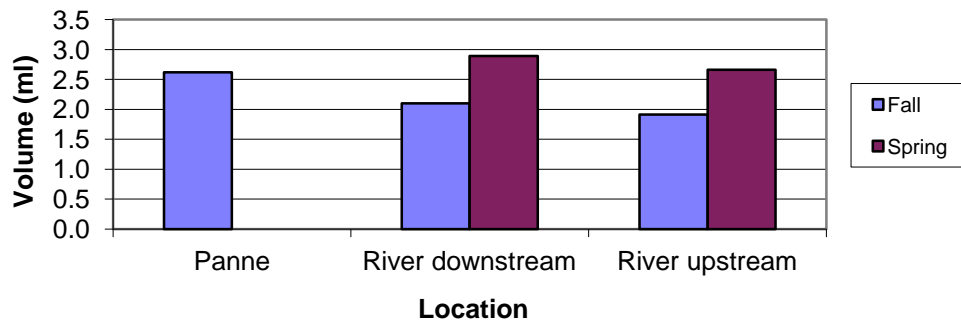

Average # of mummichogs in pannes at Joppa: Comparing pannes cleared of wrack vs year one wrack left - year 3 wrack left.

Joppa Flats, Newburyport Average Mummichog Volume Comparison 1998-2011

Average number of Mummichogs at Joppa Flats by location and year