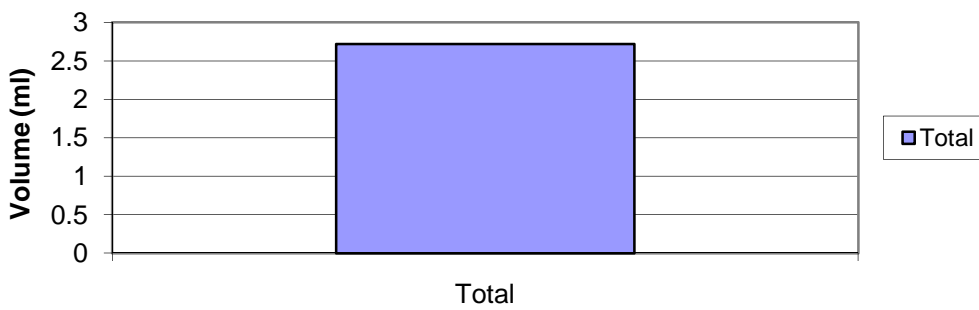

Jeffrey's Neck Road, Ipswich, MA Average # of Mummichogs 2004, 2007

Jeffrey's Neck Road, Ipswich, MA Average Volume of Mummichogs 2004, 2007

Jeffrey's Neck Rd., Ipswich, MA Percent Frequencies of different species 2004