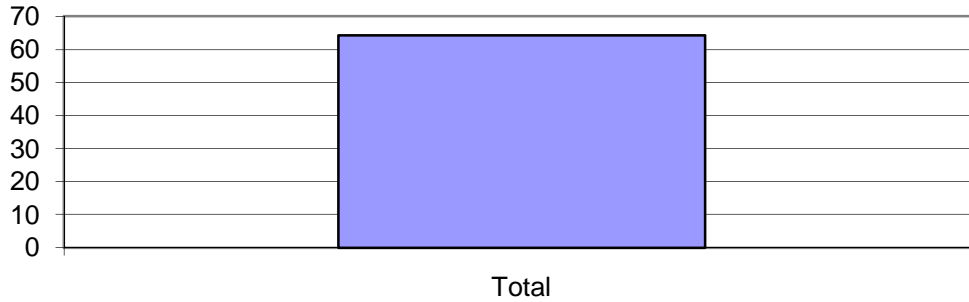

Jeffrey's Neck Road, Ipswich, MA Average # of Mummichogs 2004, 2007

Jeffrey's Neck Road, Ipswich, MA Average Volume of Mummichogs 2004, 2007

Jeffrey's Neck Rd., Ipswich, MA Percent Frequencies of different species 2004