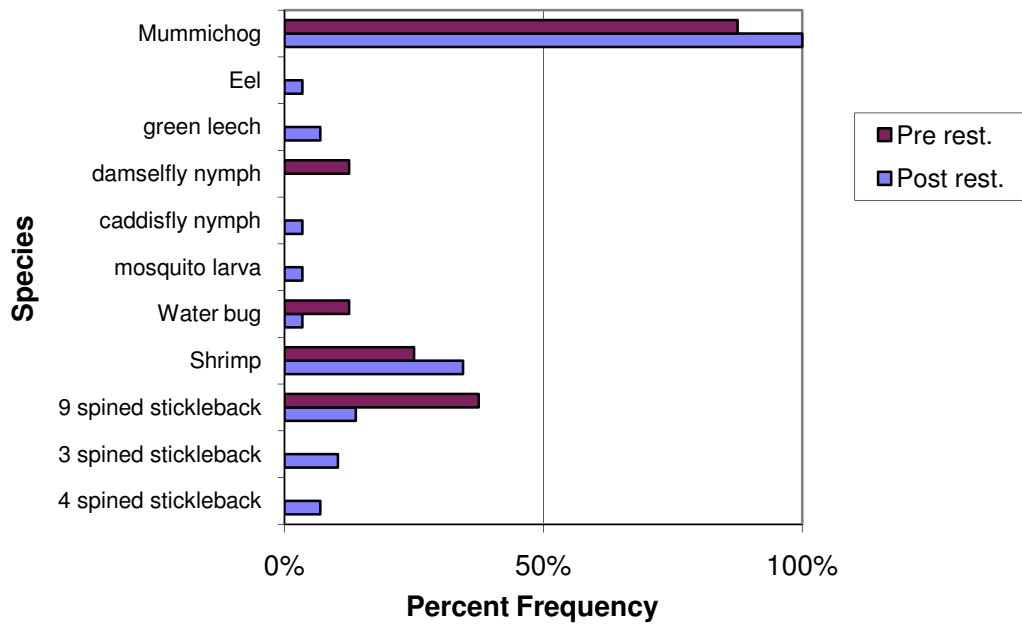

Conomo Point, Essex, Average # Mummichogs vs. Location and pre or post restoration (1998-2000=pre, 2001-2008=post)

Conomo Point, Essex, MA Average Volume Mummichogs vs. treatment vs. location

Average Mummichog Volume by Year Conomo Point Essex

Conomo Point, Essex Percent Frequencies of Different Species 1998-2008

Conomo Point Essex Percent Frequency of different species pre and post restoration 1998-2008

Conomo Point, Essex Percent Frequency of Different Species Upstream pre and post restoration (1998-20078)

Percent Frequency of species upstream at Conomo Point Road, Essex Pre and post restoration.

Species upstream pre and post restoration.