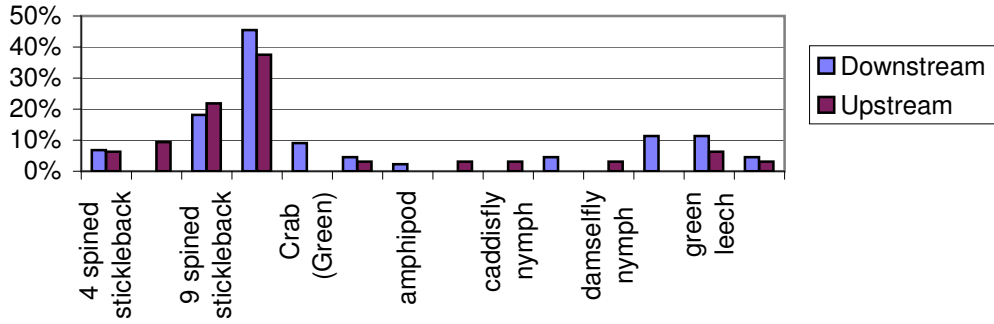

**Conomo Point, Essex, Average # Mummichogs vs. Location and pre or post restoration (1998-2000=pre, 2001-2006=post)**

**Conomo Point, Essex, MA Average Volume Mummichogs vs. treatment vs. location**

### Conomo Point, Essex Percent Frequencies of Different Species 1998-2006

### Conomo Point Essex Percent Frequency of different species pre and post restoration 1998-2006