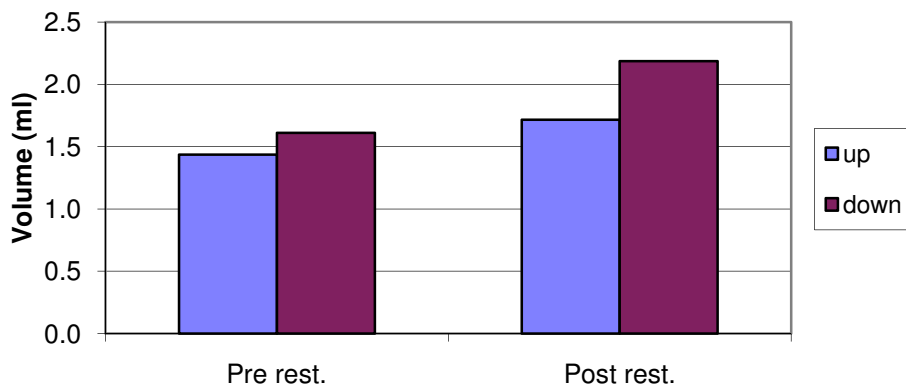

Conomo Point, Essex, Average # Mummichogs vs. Location and pre or post restoration (1998-2000=pre, 2001-2008=post)

Conomo Point, Essex, MA Average Volume Mummichogs vs. treatment vs. location

Average Mummichog Volume by Year Conomo Point Essex