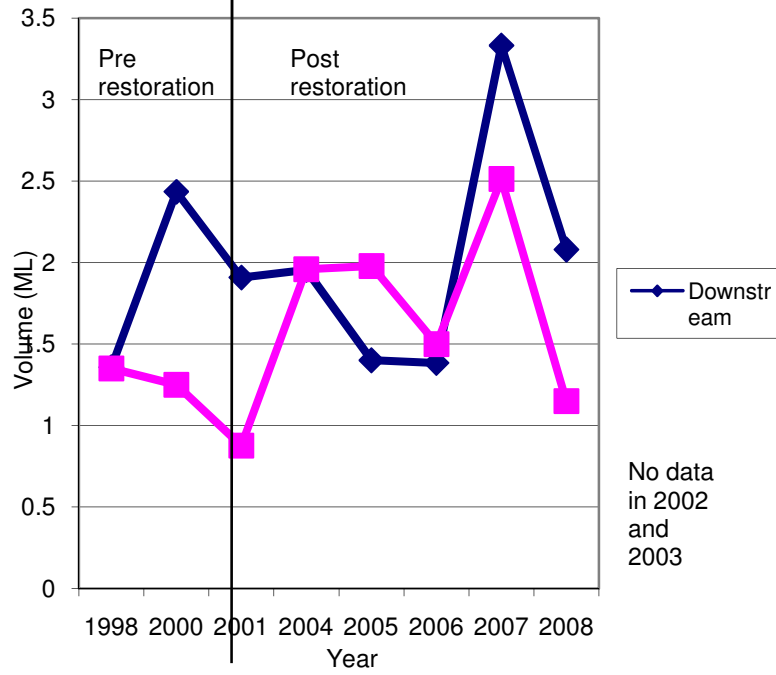

Conomo Point, Essex, Average # Mummichogs vs. Location and pre or post restoration (1998-2000=pre, 2001-2008=post)

Conomo Point, Essex, MA Average Volume Mummichogs vs. treatment vs. location

Average Mummichog Volume by Year Conomo Point Essex

Conomo Point, Essex Percent Frequencies of Different Species 1998-2008

Conomo Point Essex Percent Frequency of different species pre and post restoration 1998-2008

Conomo Point, Essex Percent Frequency of Different Species Upstream pre and post restoration (1998-20078)