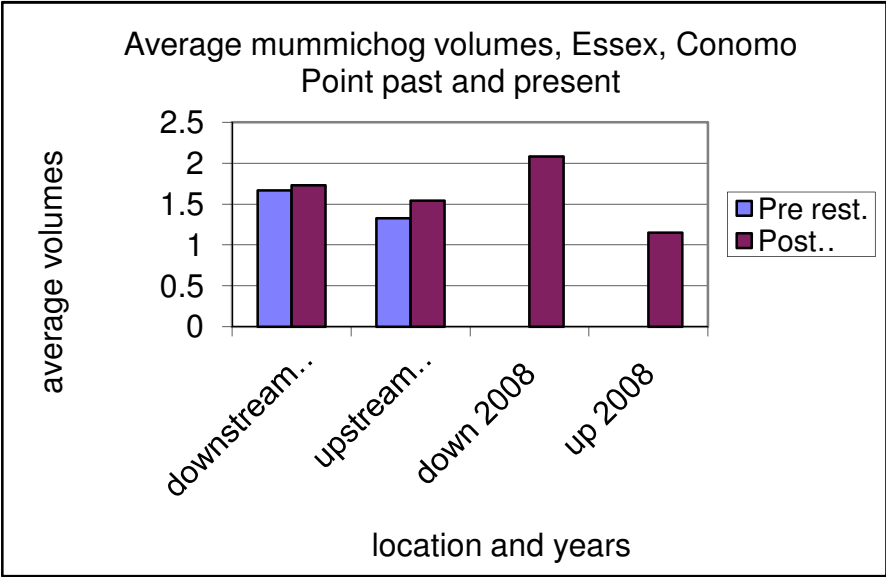

Conomo Point, Essex, Average # Mummichogs vs. Location and pre or post restoration (1998-2000=pre, 2001-2008=post)

Conomo Point, Essex, MA Average Volume Mummichogs vs. treatment vs. location

Average Mummichog Volume by Year Conomo Point Essex

Conomo Point, Essex Percent Frequencies of Different Species 1998-2008

Conomo Point Essex Percent Frequency of different species pre and post restoration 1998-2008

Conomo Point, Essex Percent Frequency of Different Species Upstream pre and post restoration (1998-20078)