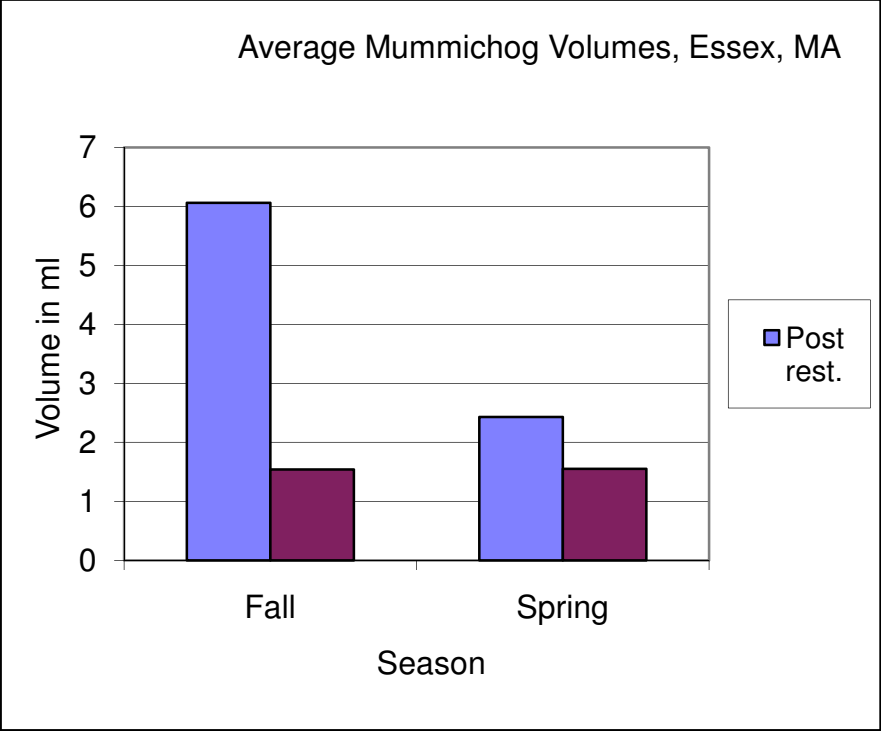

Conomo Point, Essex, Average # Mummichogs vs. Location and pre or post restoration (1998-2000=pre, 2001-2008=post)

Conomo Point, Essex, MA Average Volume Mummichogs vs. treatment vs. location

Average Mummichog Volume by Year Conomo Point Essex

Conomo Point, Essex Percent Frequencies of Different Species 1998-2008

Conomo Point Essex Percent Frequency of different species pre and post restoration 1998-2008

Conomo Point, Essex Percent Frequency of Different Species Upstream pre and post restoration (1998-20078)