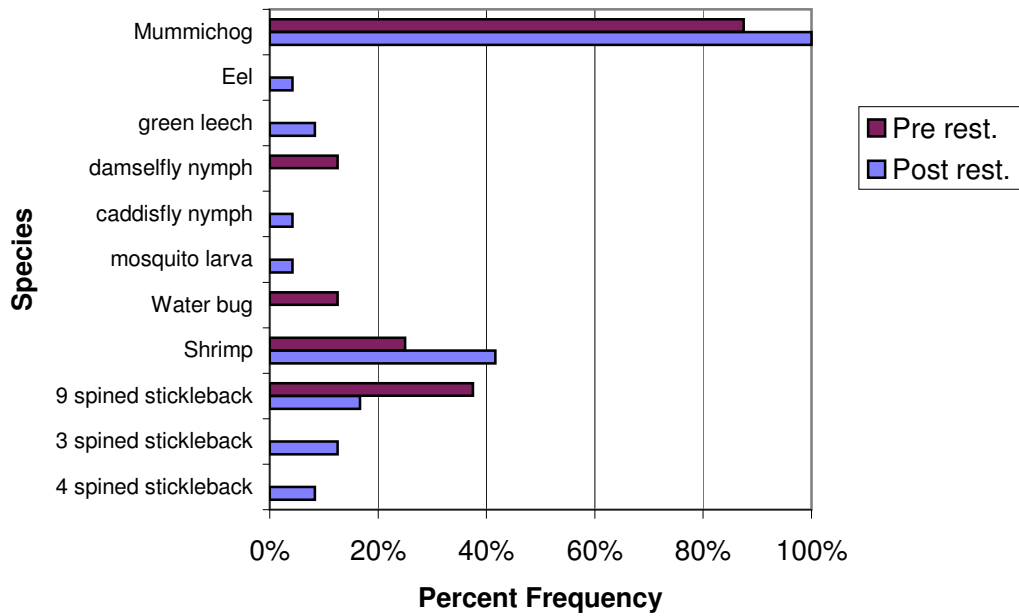

Percent Frequency of species upstream at Conomo Point Road, Essex Pre and post restoration.