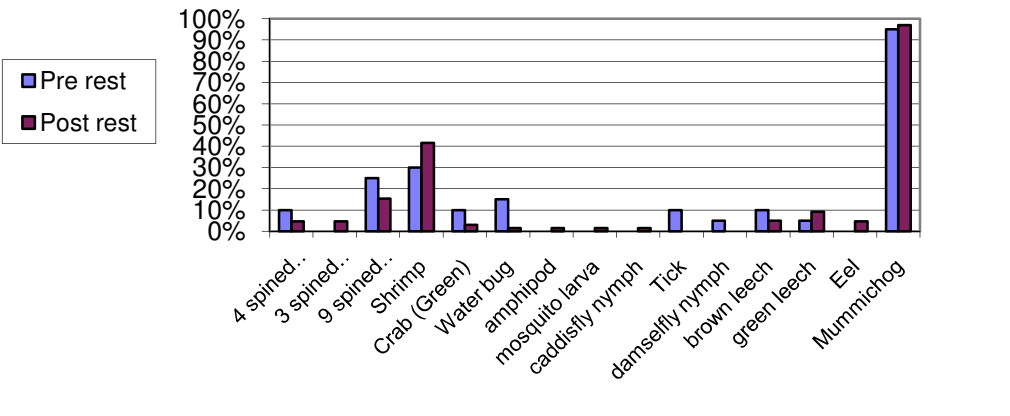

Conomo Point, Essex, Average # Mummichogs vs. Location and pre or post restoration (1998-2000=pre, 2001-2008=post)

Conomo Point, Essex, MA Average Volume Mummichogs vs. treatment vs. location

Average Mummichog Volume by Year Conomo Point Essex

Conomo Point, Essex Percent Frequencies of Different Species 1998-2008

Conomo Point Essex Percent Frequency of different species pre and post restoration 1998-2008

Conomo Point, Essex Percent Frequency of Different Species Upstream pre and post restoration (1998-20078)