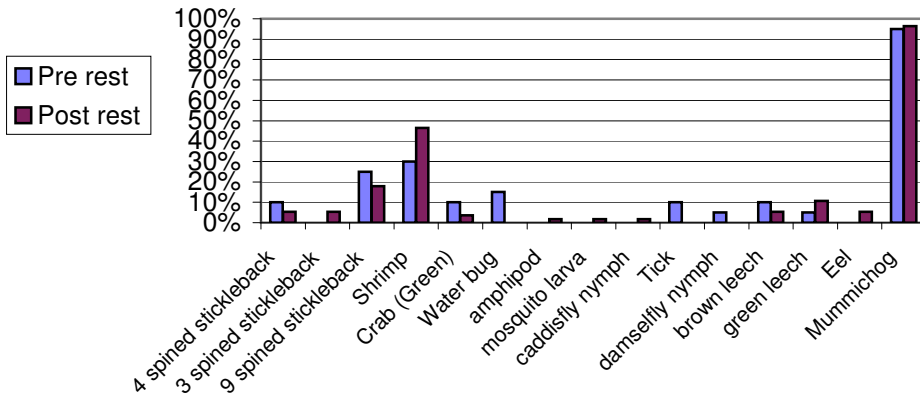

**Conomo Point, Essex, Average # Mummichogs vs. Location and pre or post restoration (1998-2000=pre, 2001-2006=post)**

**Conomo Point, Essex, MA Average Volume Mummichogs vs. treatment vs. location**

### Conomo Point, Essex Percent Frequencies of Different Species 1998-2006

### Conomo Point Essex Percent Frequency of different species pre and post restoration 1998-2006