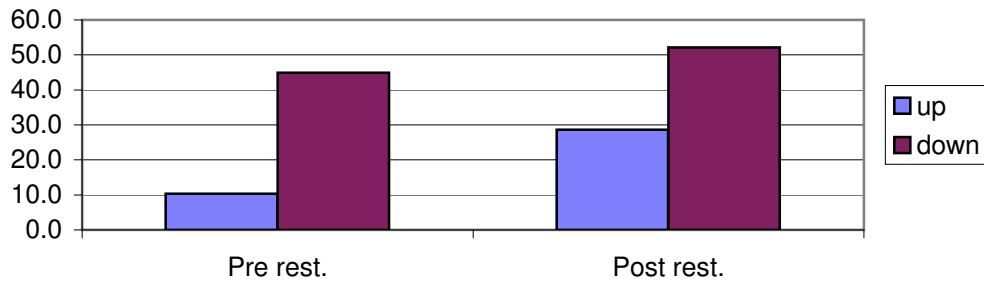

**Conomo Point, Essex, Average # Mummichogs vs. Location and pre or post restoration (1998-2000=pre, 2001-2006=post)**

**Conomo Point, Essex, MA Average Volume Mummichogs vs. treatment vs. location**

### Conomo Point, Essex Percent Frequencies of Different Species 1998-2006