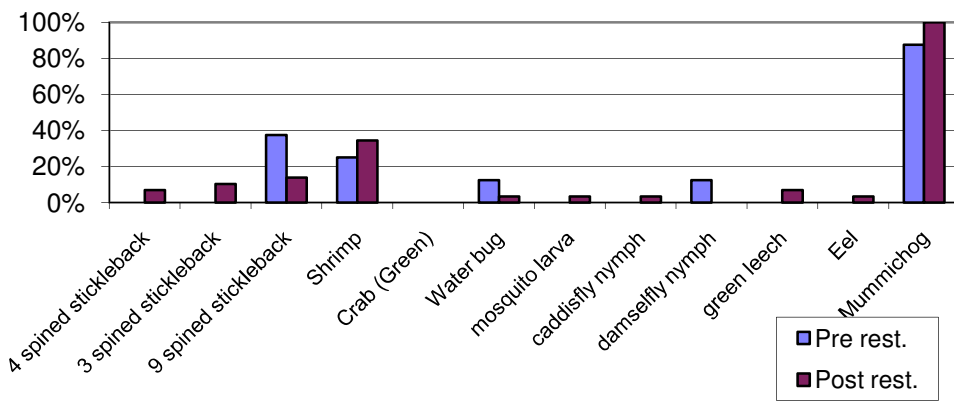

Conomo Point, Essex, Average # Mummichogs vs. Location and pre or post restoration (1998-2000=pre, 2001-2008=post)

Conomo Point, Essex, MA Average Volume Mummichogs vs. treatment vs. location

Average Mummichog Volume by Year Conomo Point Essex

Conomo Point, Essex Percent Frequencies of Different Species 1998-2008

Conomo Point Essex Percent Frequency of different species pre and post restoration 1998-2008

Conomo Point, Essex Percent Frequency of Different Species Upstream pre and post restoration (1998-20078)