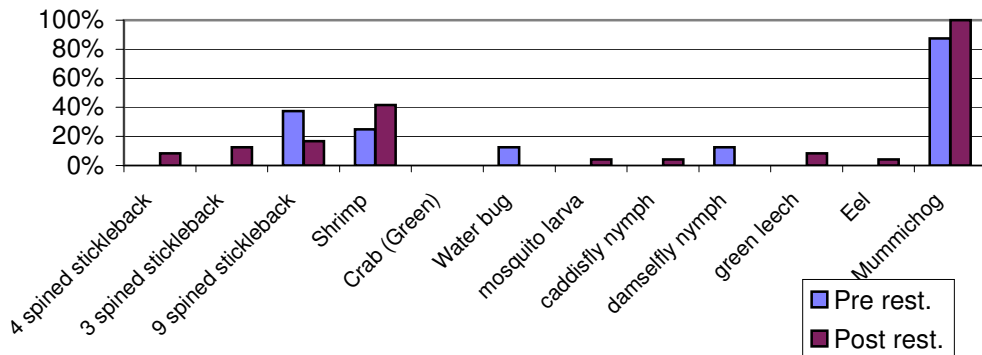

Conomo Point, Essex Percent Frequency of Different Species Upstream pre and post restoration (1998-2005)