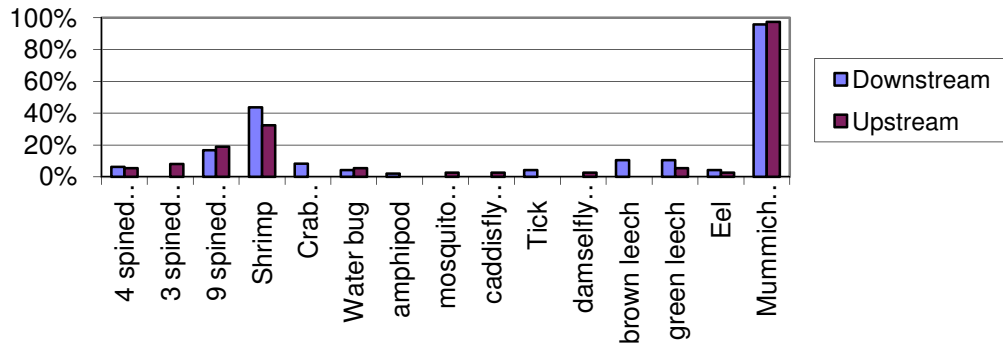

Conomo Point, Essex, Average # Mummichogs vs. Location and pre or post restoration (1998-2000=pre, 2001-2008=post)

Conomo Point, Essex, MA Average Volume Mummichogs vs. treatment vs. location

Average Mummichog Volume by Year Conomo Point Essex

Conomo Point, Essex Percent Frequencies of Different Species 1998-2008

Conomo Point Essex Percent Frequency of different species pre and post restoration 1998-2008

Conomo Point, Essex Percent Frequency of Different Species Upstream pre and post restoration (1998-20078)

Percent Frequency of species upstream at Conomo Point Road, Essex Pre and post restoration.

Species upstream pre and post restoration.