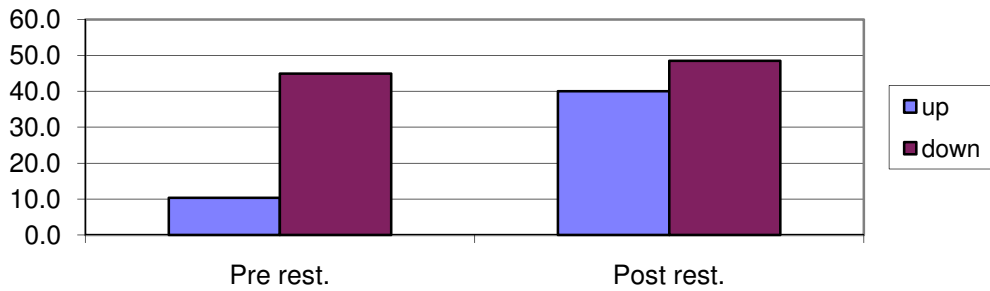

Conomo Point, Essex, Average # Mummichogs vs. Location and pre or post restoration (1998-2000=pre, 2001-2008=post)

Conomo Point, Essex, MA Average Volume Mummichogs vs. treatment vs. location

Average Mummichog Volume by Year Conomo Point Essex

Conomo Point, Essex Percent Frequencies of Different Species 1998-2008

Conomo Point Essex Percent Frequency of different species pre and post restoration 1998-2008

Conomo Point, Essex Percent Frequency of Different Species Upstream pre and post restoration (1998-20078)