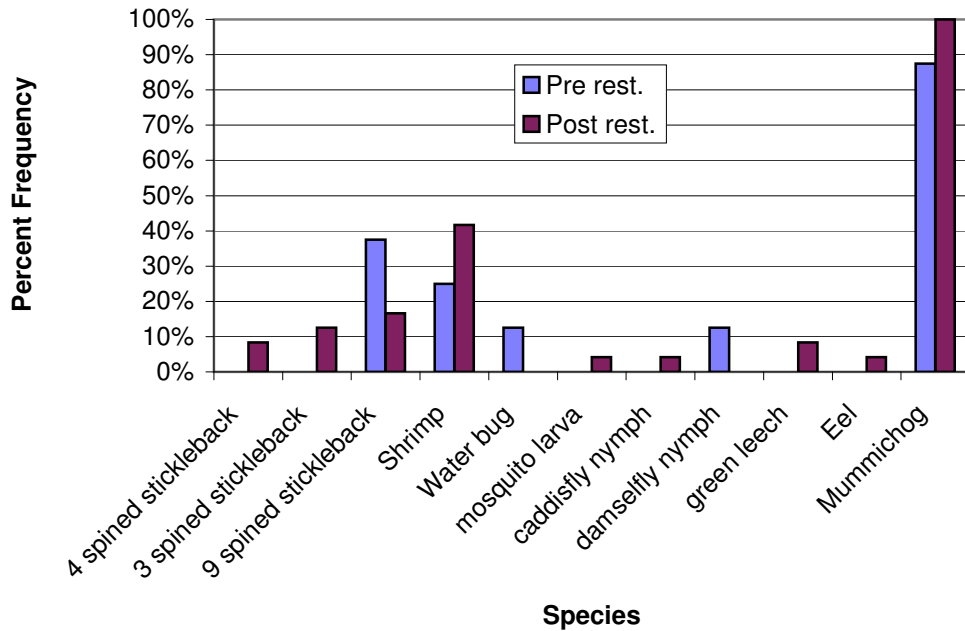

### Conomo Point, Essex Percent Frequencies of Different Species 1998-2006

### Conomo Point Essex Percent Frequency of different species pre and post restoration 1998-2006

### Conomo Point, Essex Percent Frequency of Different Species Upstream pre and post restoration (1998-2005)

**Percent Frequency of species upstream at Conomo Point Road, Essex Pre and post restoration.**

**Species upstream pre and post restoration.**

**Species upstream pre and post restoration.**