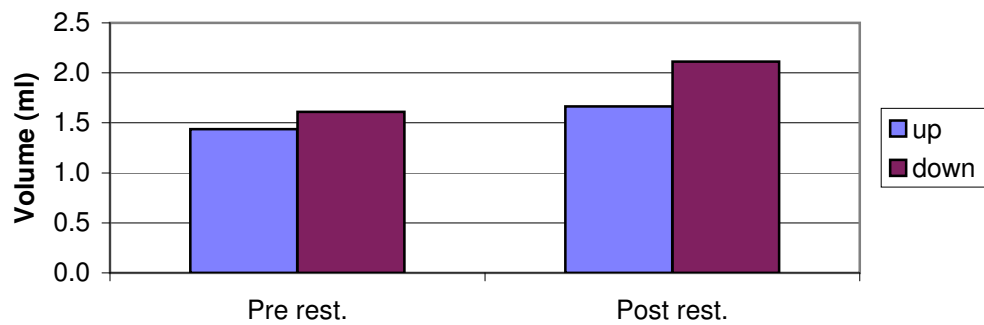

**Conomo Point, Essex, Average # Mummichogs vs. Location and pre or post restoration (1998-2000=pre, 2001-2006=post)**

**Conomo Point, Essex, MA Average Volume Mummichogs vs. treatment vs. location**