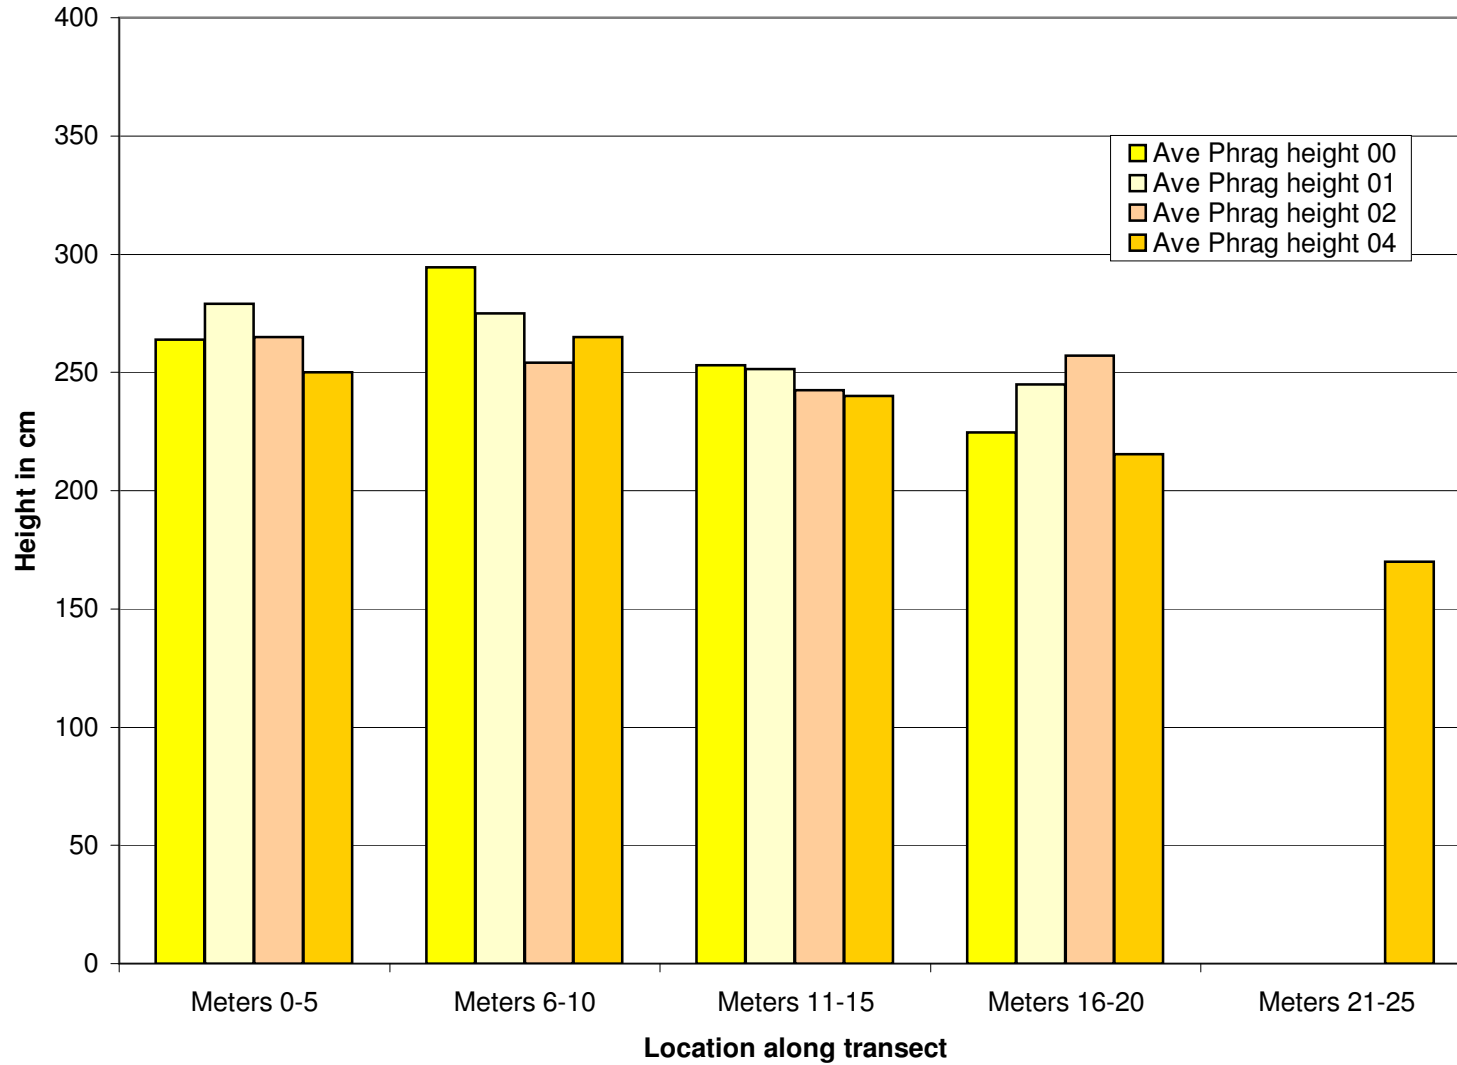

Average Phragmites Heights Transect 1, Herring River, Wellfleet, MA 00-02

Average Phragmites Heights Transect 2, Herring River, Wellfleet, MA 04