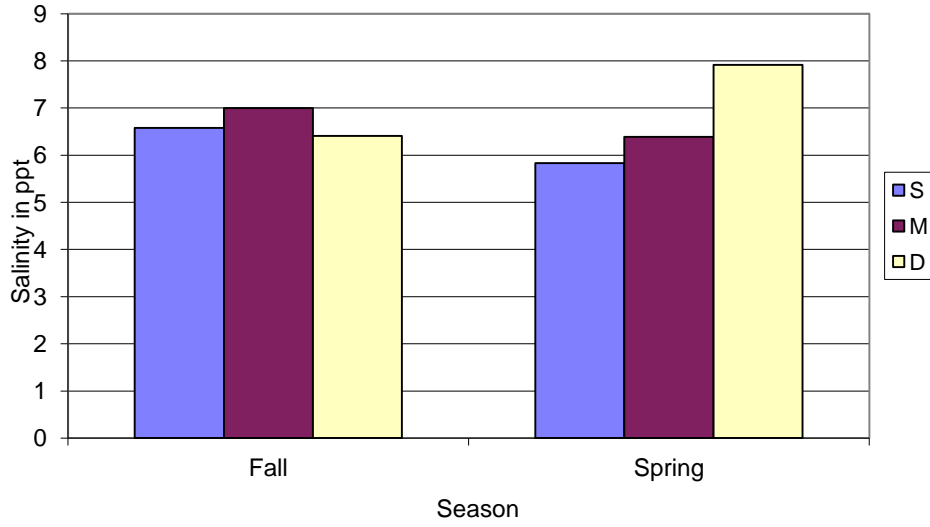

Salisbury RR bed 1998-2011 Average Salinity Vs. well location

Average Salinity in Salisbury by depth 1998-2011

Salisbury Average seasonal Salinity vs. Well Depth 1998-2011

Average Salinity, Salisbury Railroad bed Reference vs. Restricted