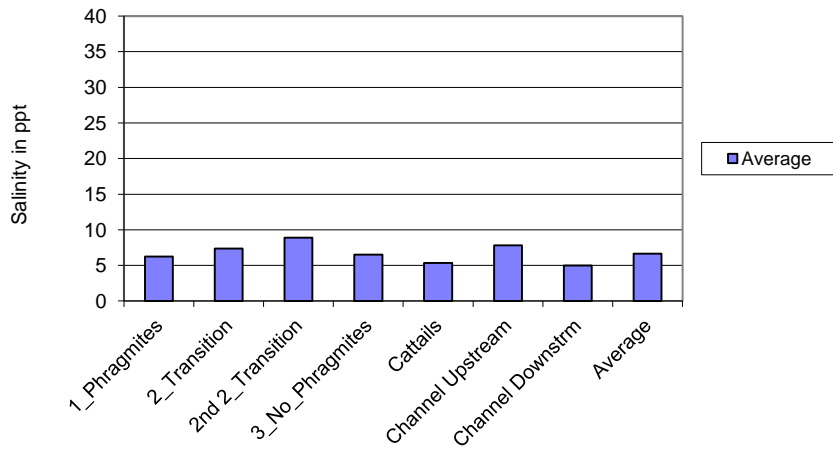

Salisbury RR bed 1998-2011 Average Salinity Vs. well location

Average Salinity in Salisbury by depth 1998-2011

Salisbury Average seasonal Salinity vs. Well Depth 1998-2011

Average Salinity, Salisbury Railroad bed Reference vs. Restricted