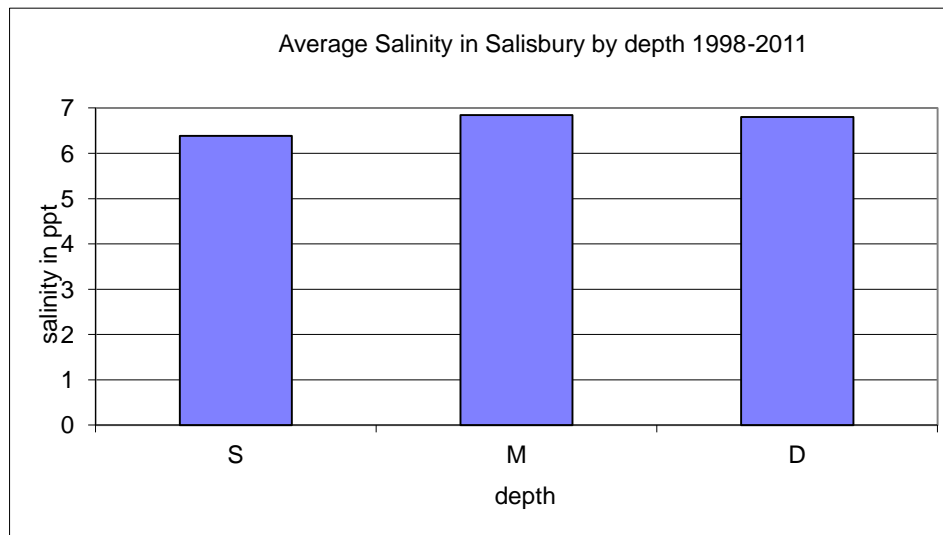

Salisbury RR bed 1998-2011 Average Salinity Vs. well location

Average Salinity in Salisbury by depth 1998-2011

Salisbury Average seasonal Salinity vs. Well Depth 1998-2011

Average Salinity, Salisbury Railroad bed Reference vs. Restricted